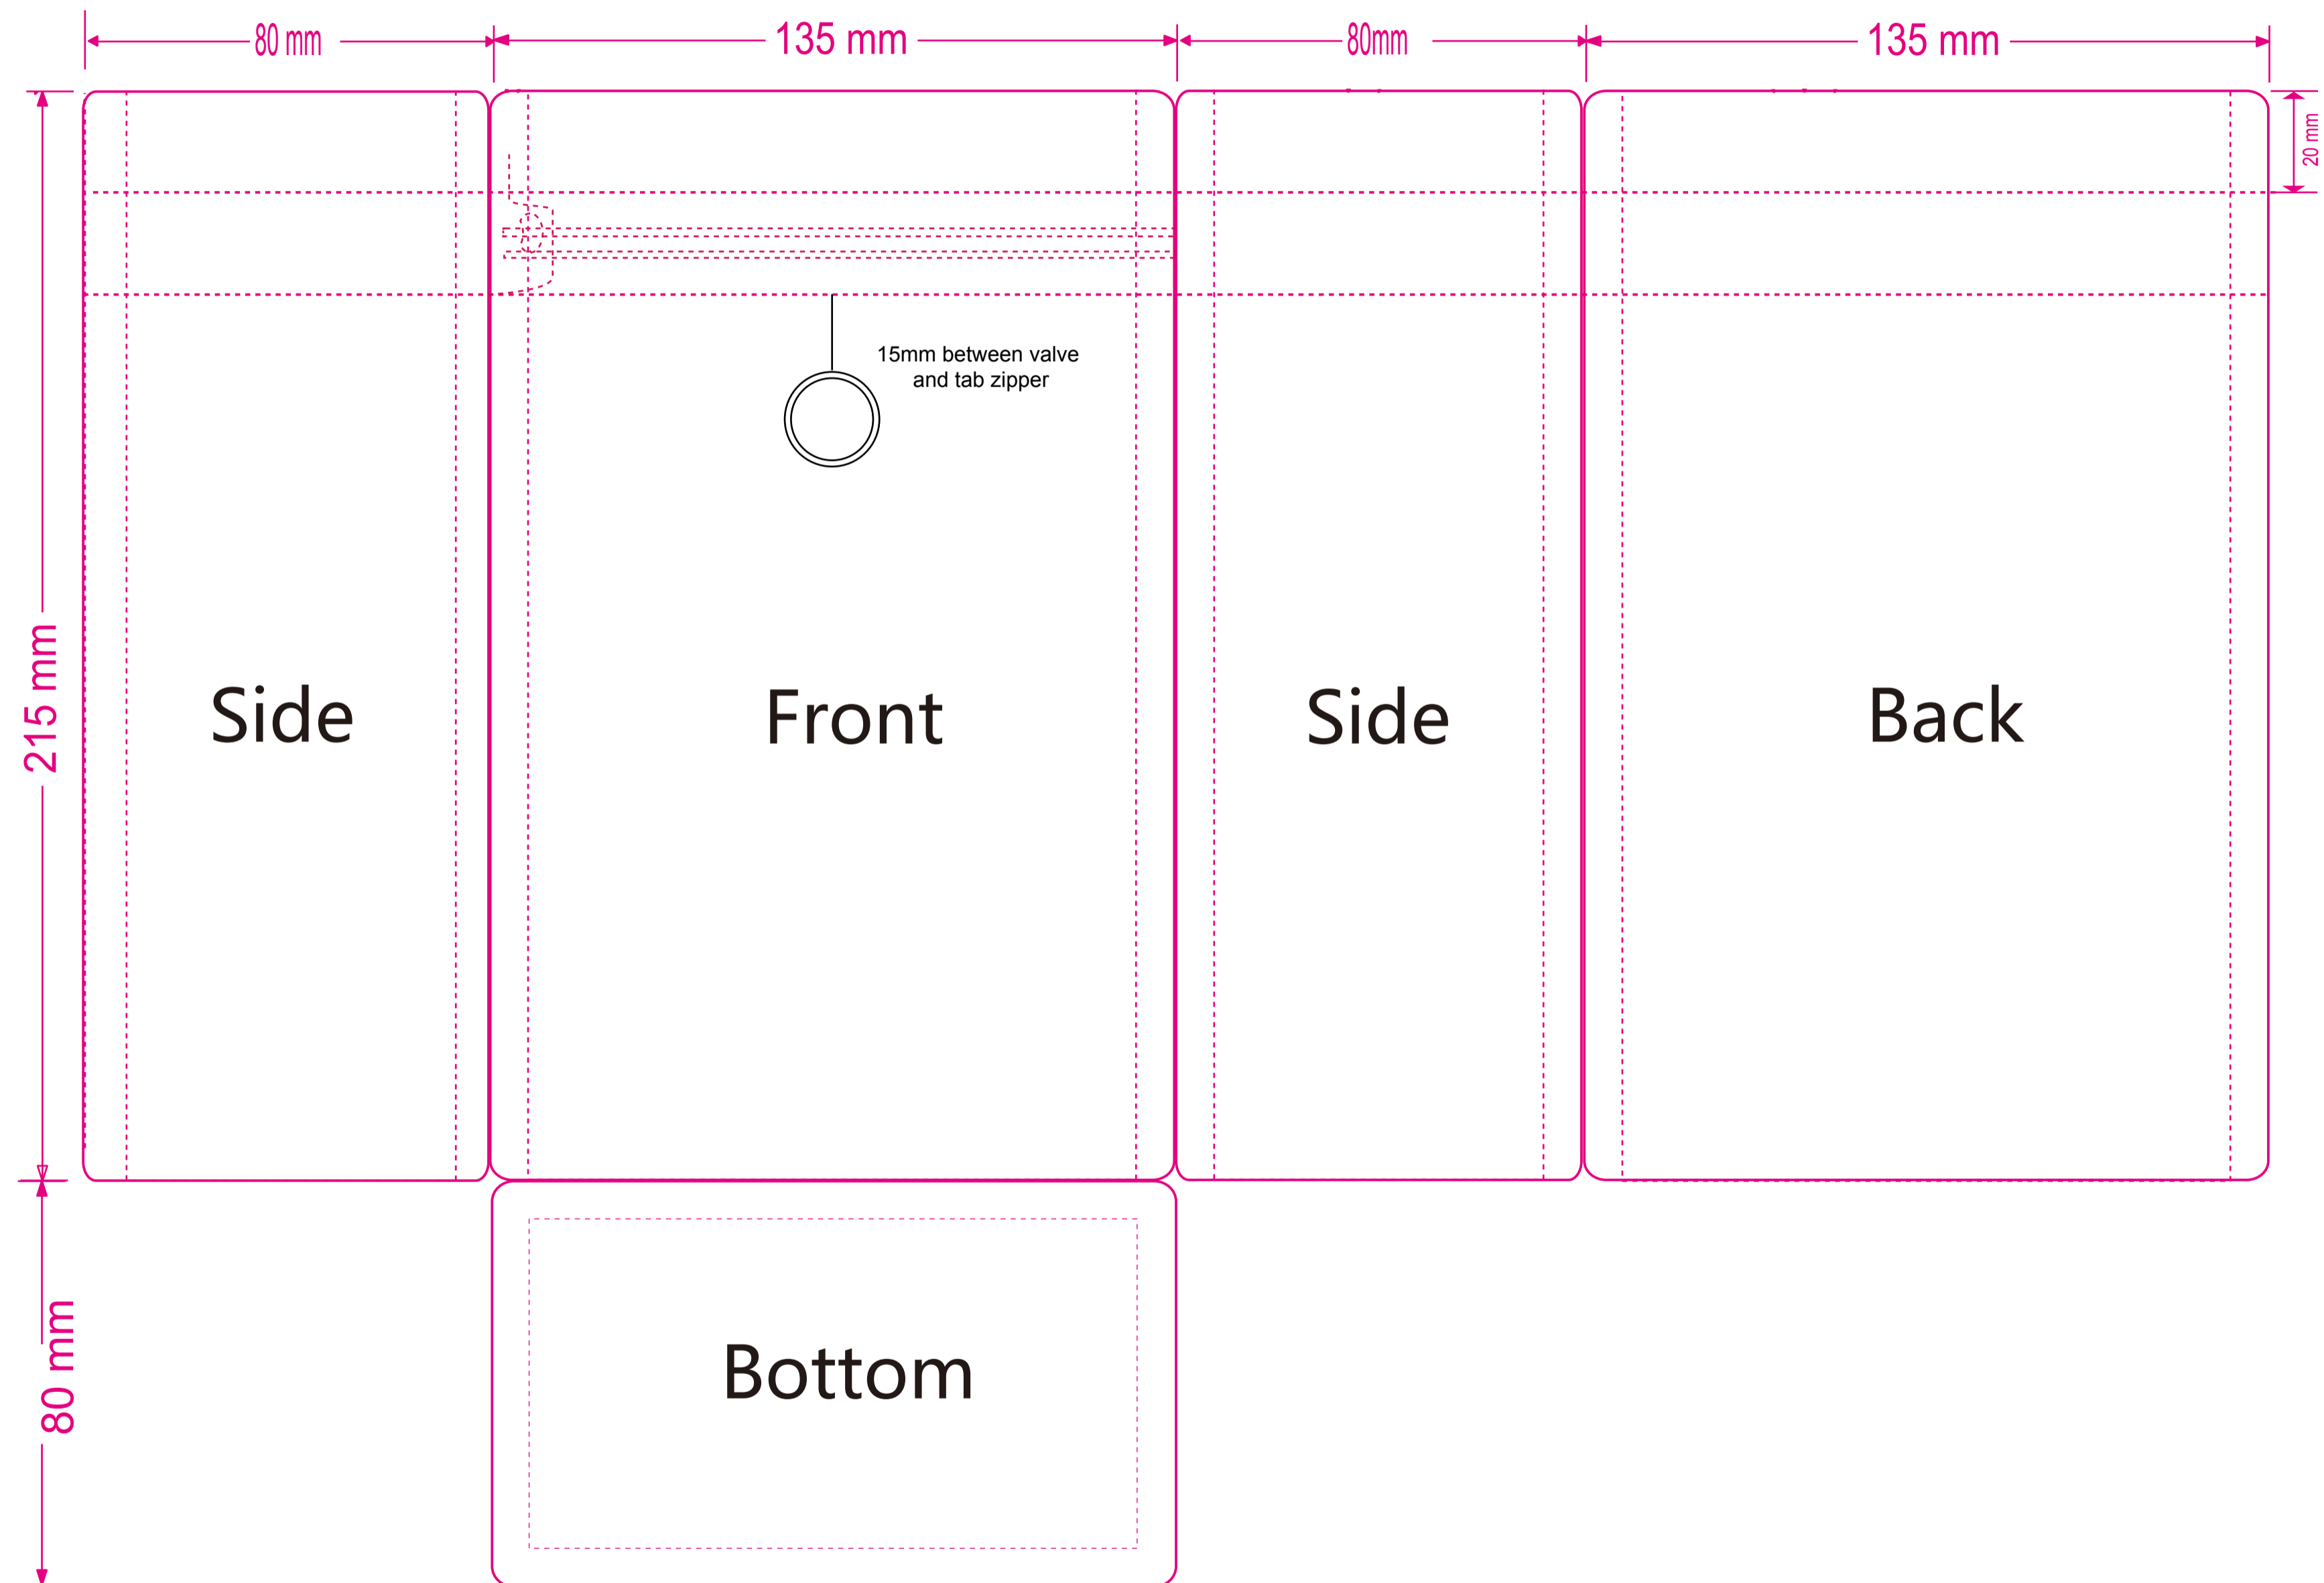

12Oz Coffee Beans Bag-Flat Bottom Bag
Package Dimension: W135XH215+Gusset80mm
Materials: PET12/AL7/PET12/LDPE

CopyRight:
Qingdao Tongli Packaging Products Co., Ltd
Whatsapp: +86 159 6981 3136
Email: office@valuepackaging.cn
Web: www.valuepackaging.cn/
Reach us if you have any questions

Note:

1. Front/back/bottom will need a set of cylinders, and side artwork will need another set of cylinders
2. Please note the clear window if any
3. Reach office@valuepackaging.cn for further assistance if any questions.