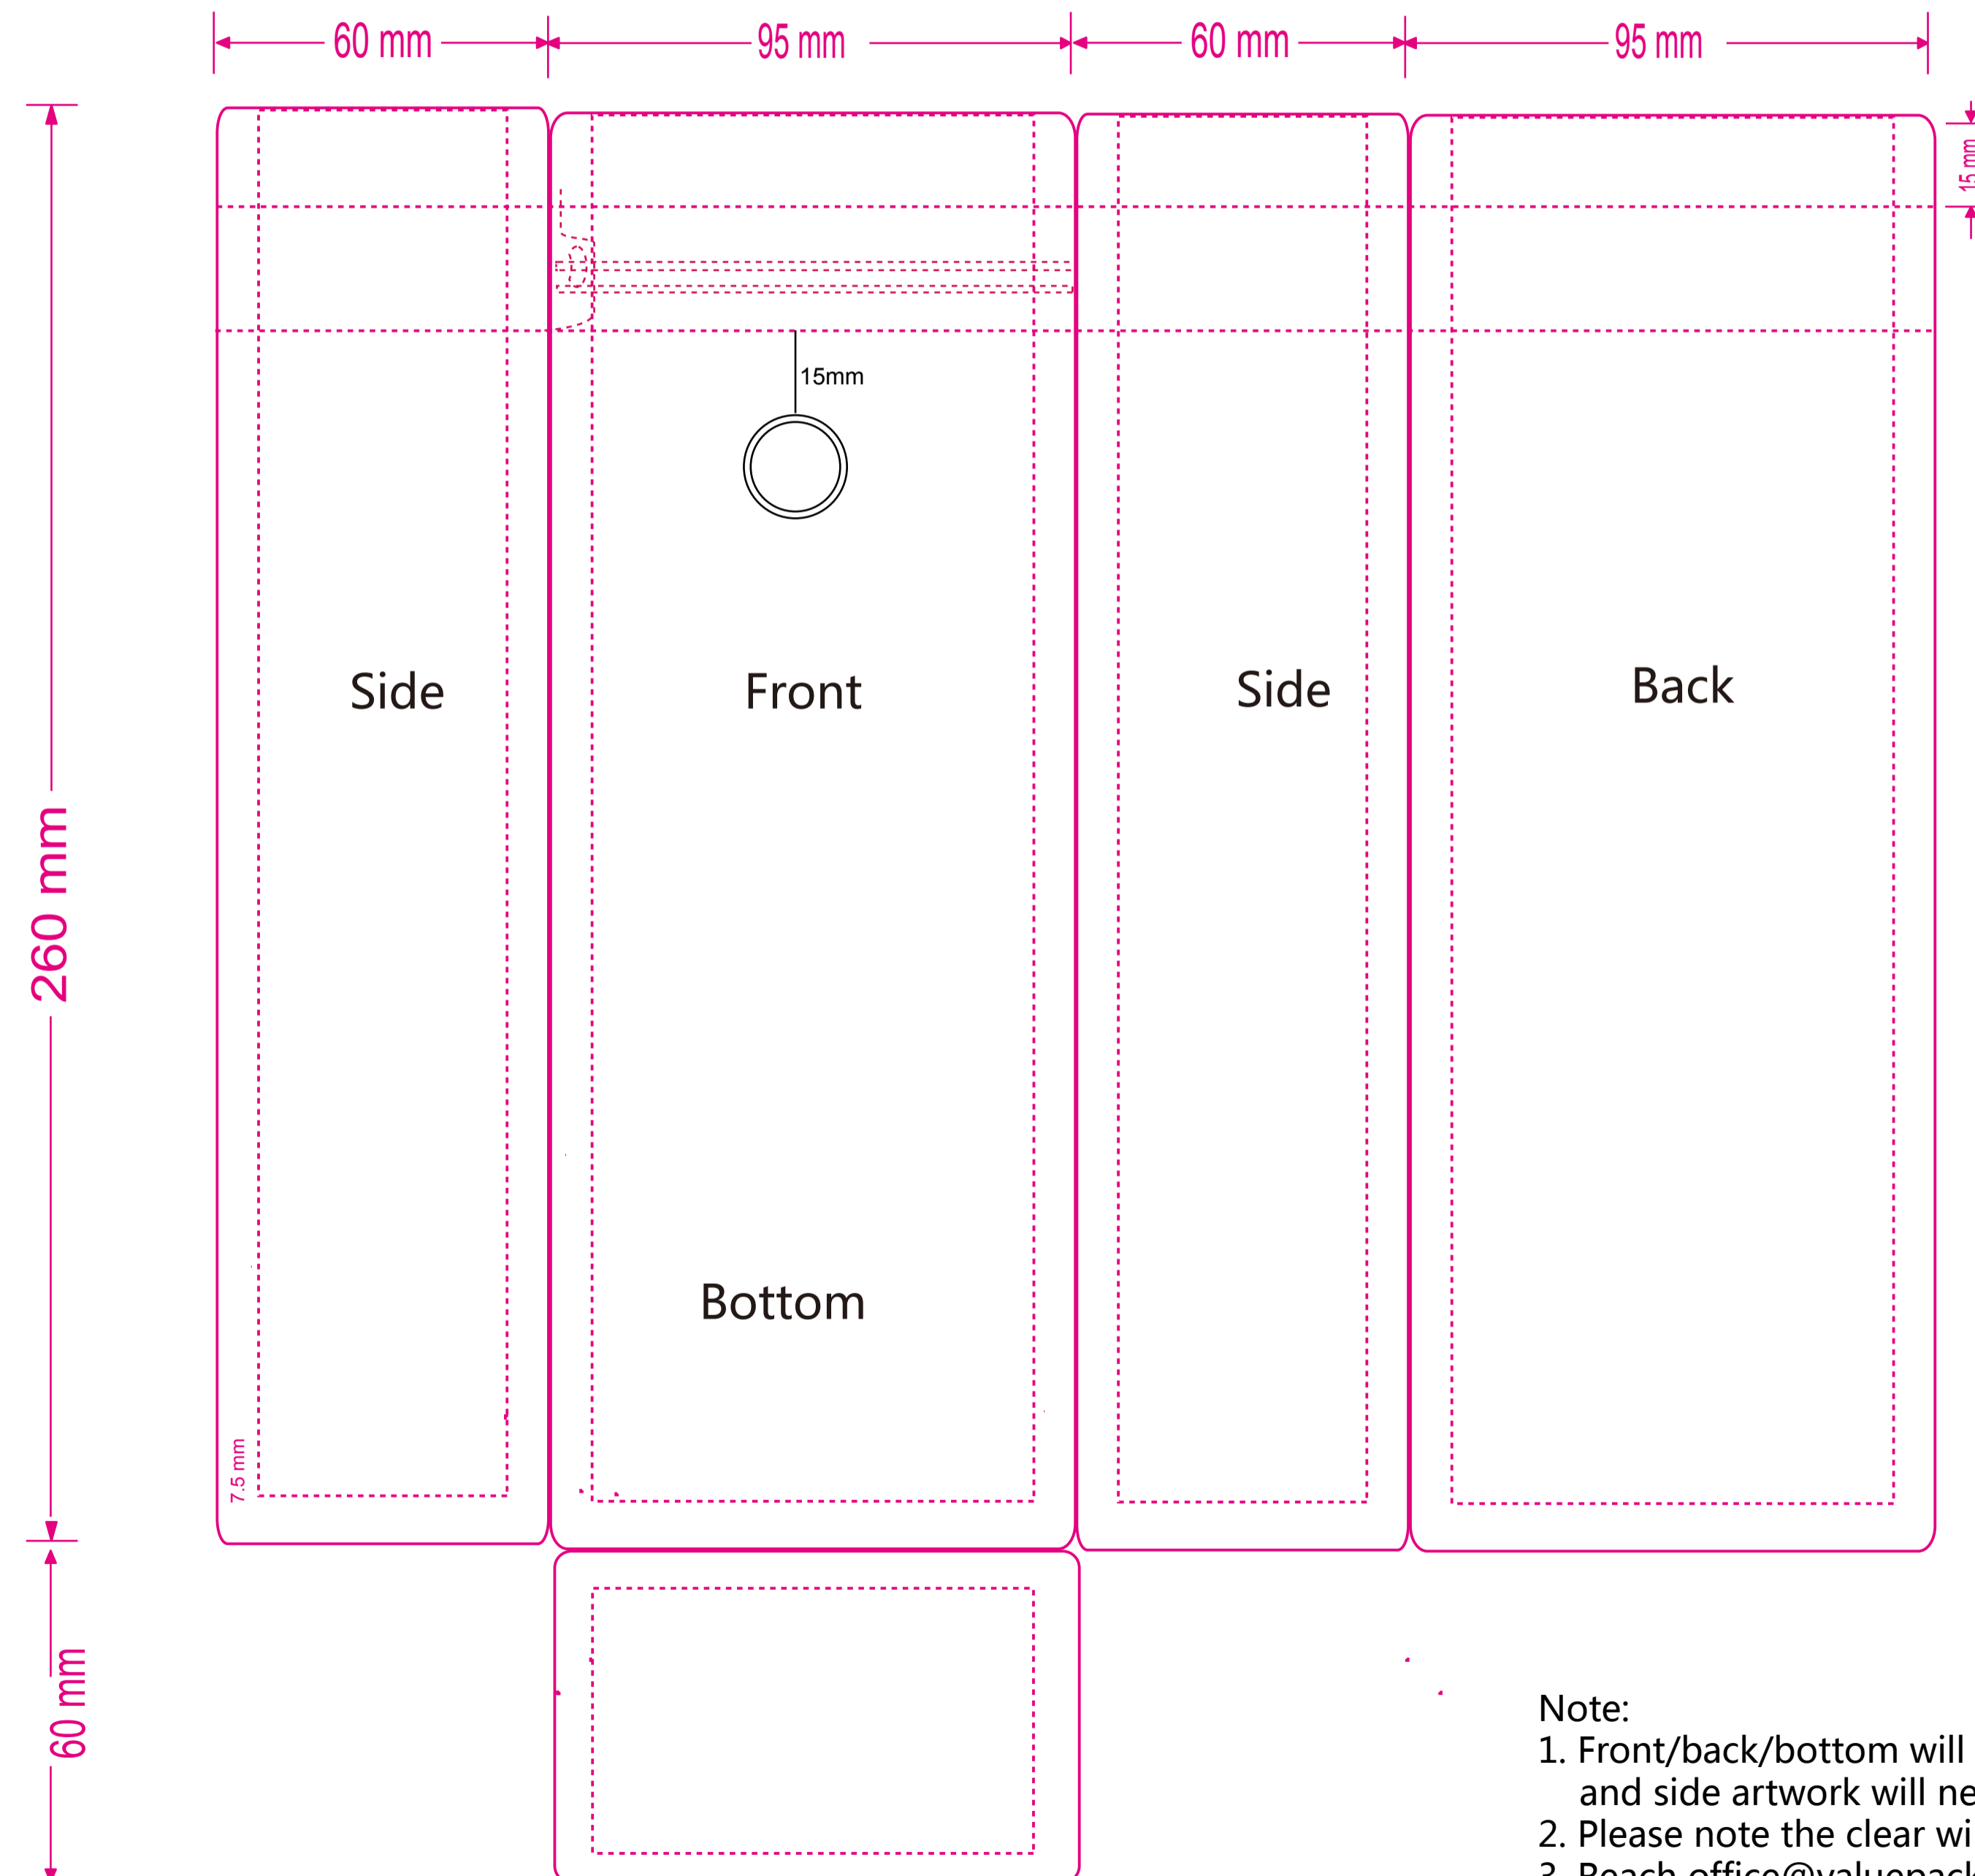

200 grams Block Bottom Coffee Bag
Package Dimension: W95XH260+Gusset60
Materials: PET12/VMPET12/LDPE

CopyRight:
Qingdao Tongli Packaging Products Co., Ltd
Whatsapp: +86 159 6981 3136
Email: office@valuepackaging.cn
Web: www.valuepackaging.cn/
Reach us if you have any questions

- Note:
1. Front/back/bottom will need a set of cylinders, and side artwork will need another set of cylinders
 2. Please note the clear window if any
 3. Reach office@valuepackaging.cn for further assistance if any questions.