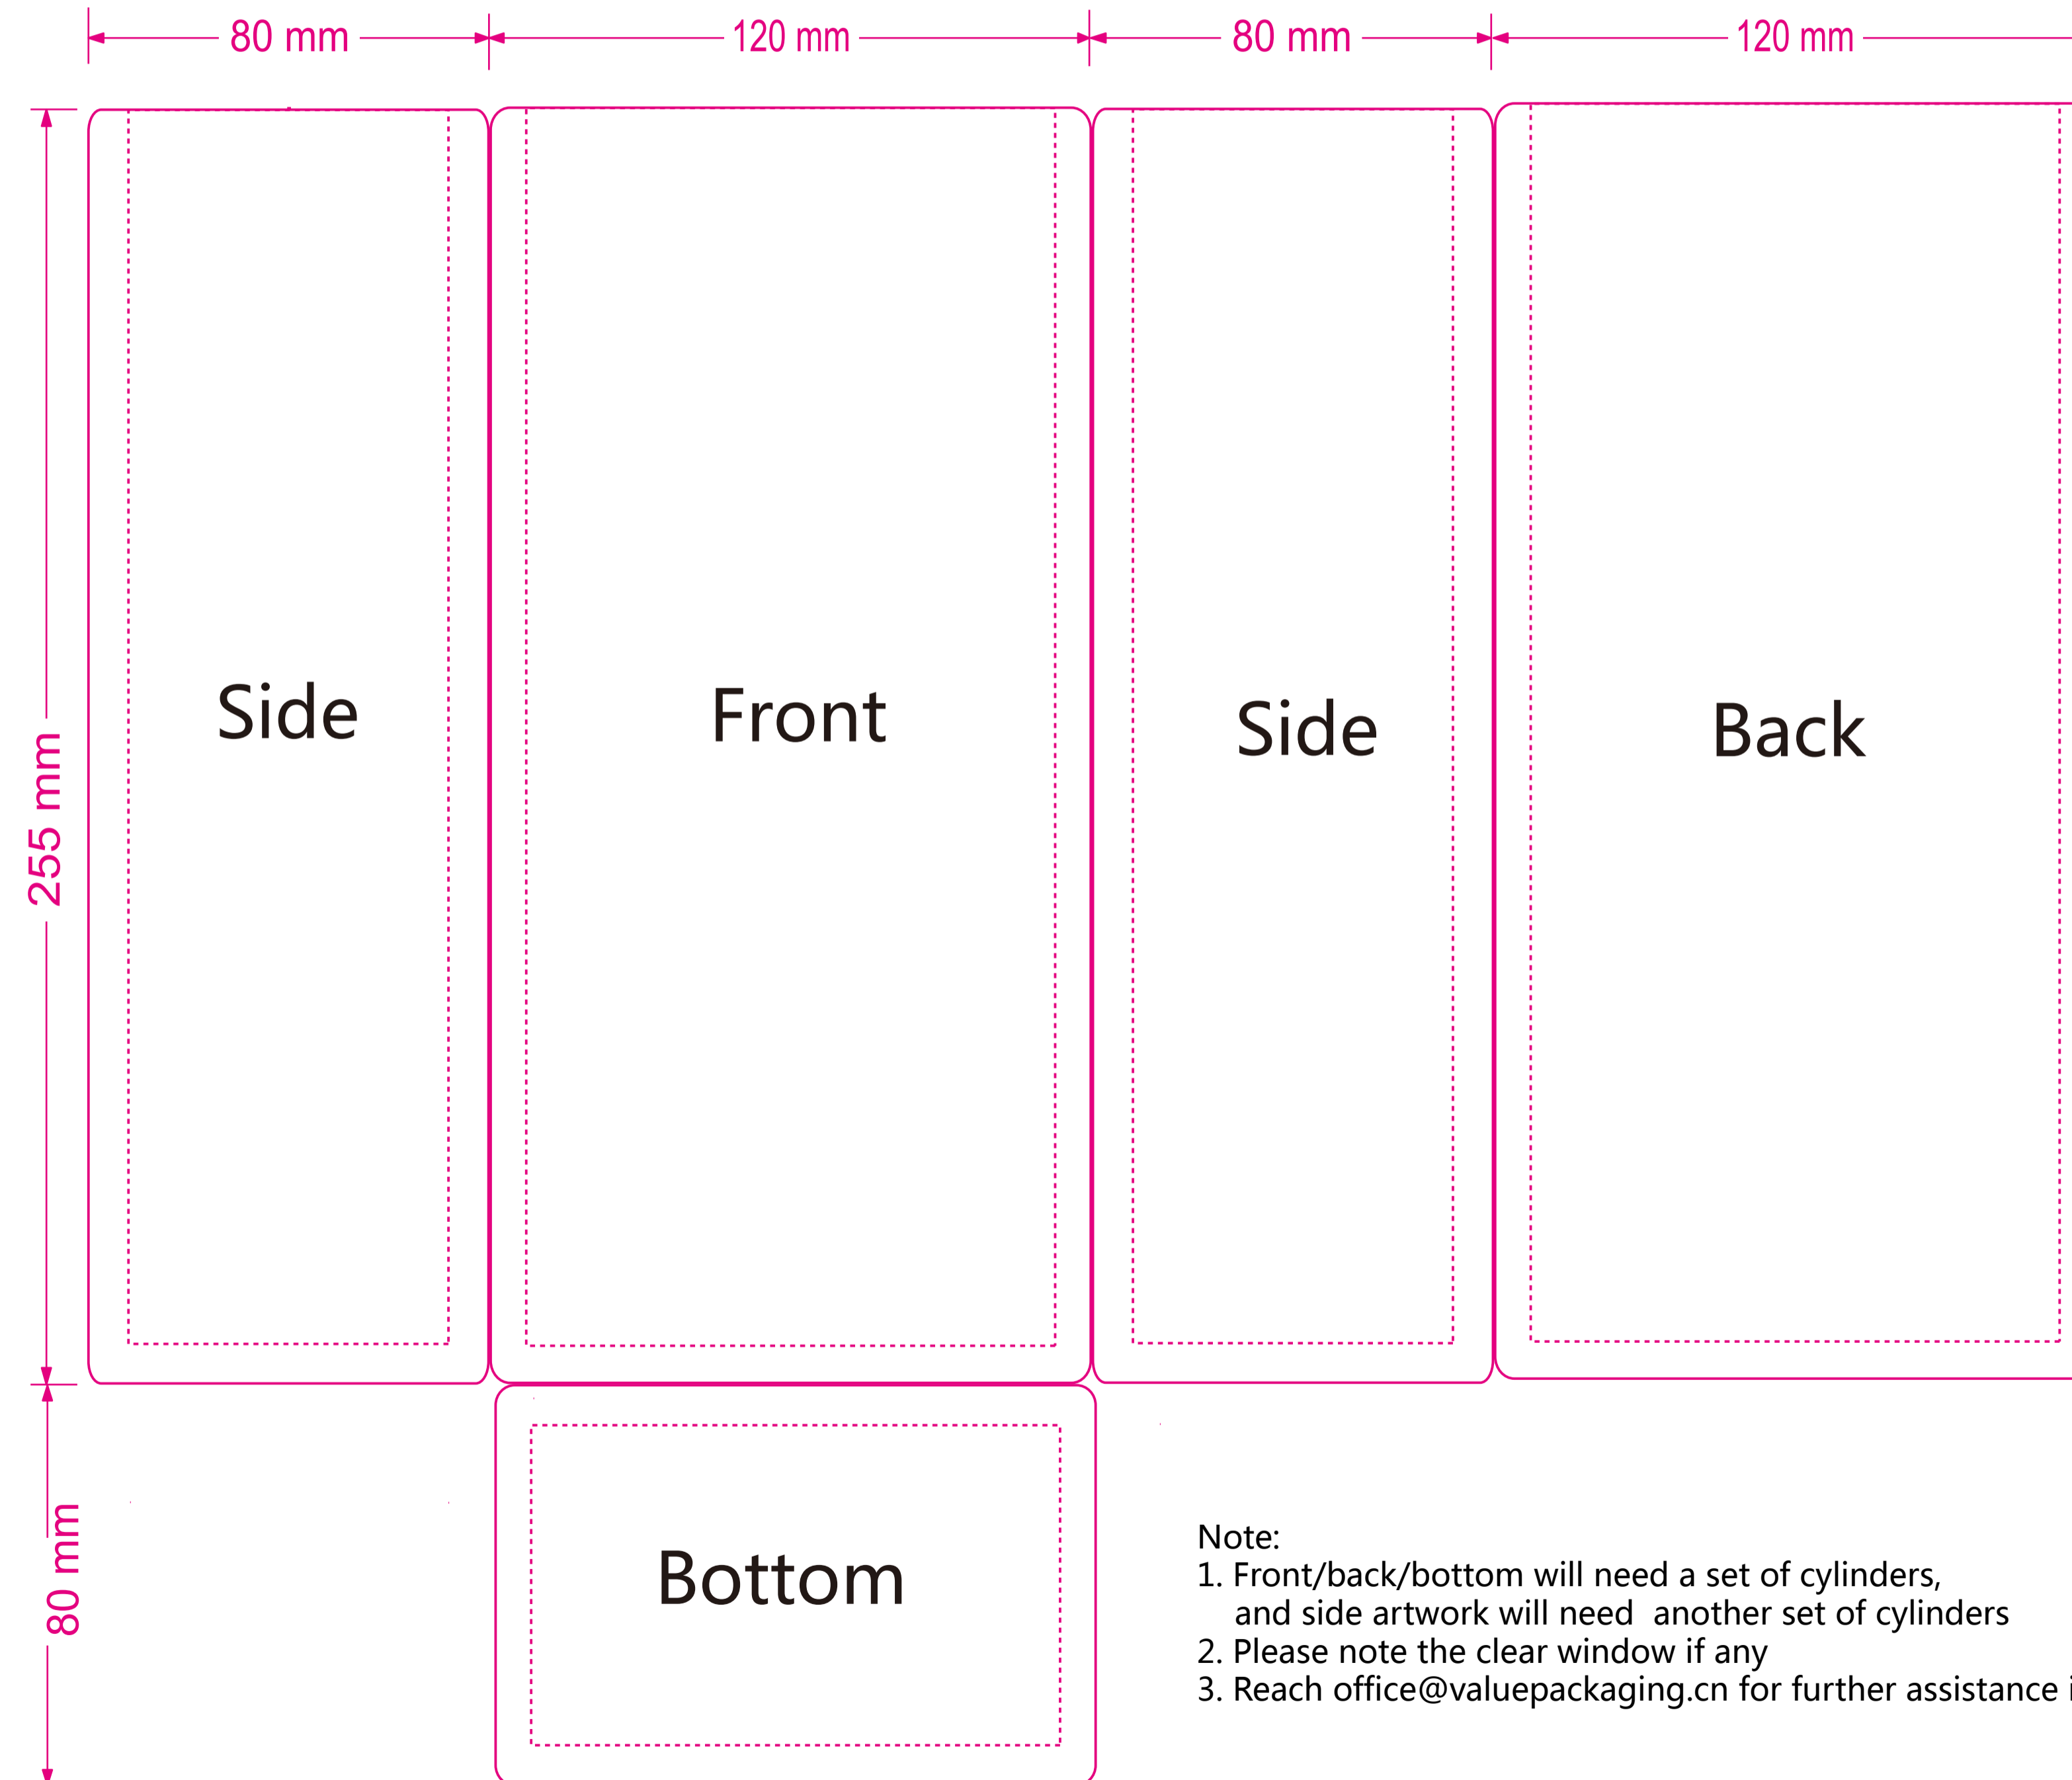

Compostable 16oz (454g) Flat Bottom Coffee Bag  
Dimension: W120\*H255+Gusset80  
Materials: Flat Bottom 70gsm/Metallized Cellulose20/PLA+PBAT50  
Edge Seal8mm

CopyRight:  
Qingdao Tongli Packaging Products Co., Ltd  
Whatsapp: +86 159 6981 3136  
Email: office@valuepackaging.cn  
Web: www.valuepackaging.cn/  
Reach us if you have any questions

**Note:**

1. Front/back/bottom will need a set of cylinders, and side artwork will need another set of cylinders
2. Please note the clear window if any
3. Reach office@valuepackaging.cn for further assistance if any questions.