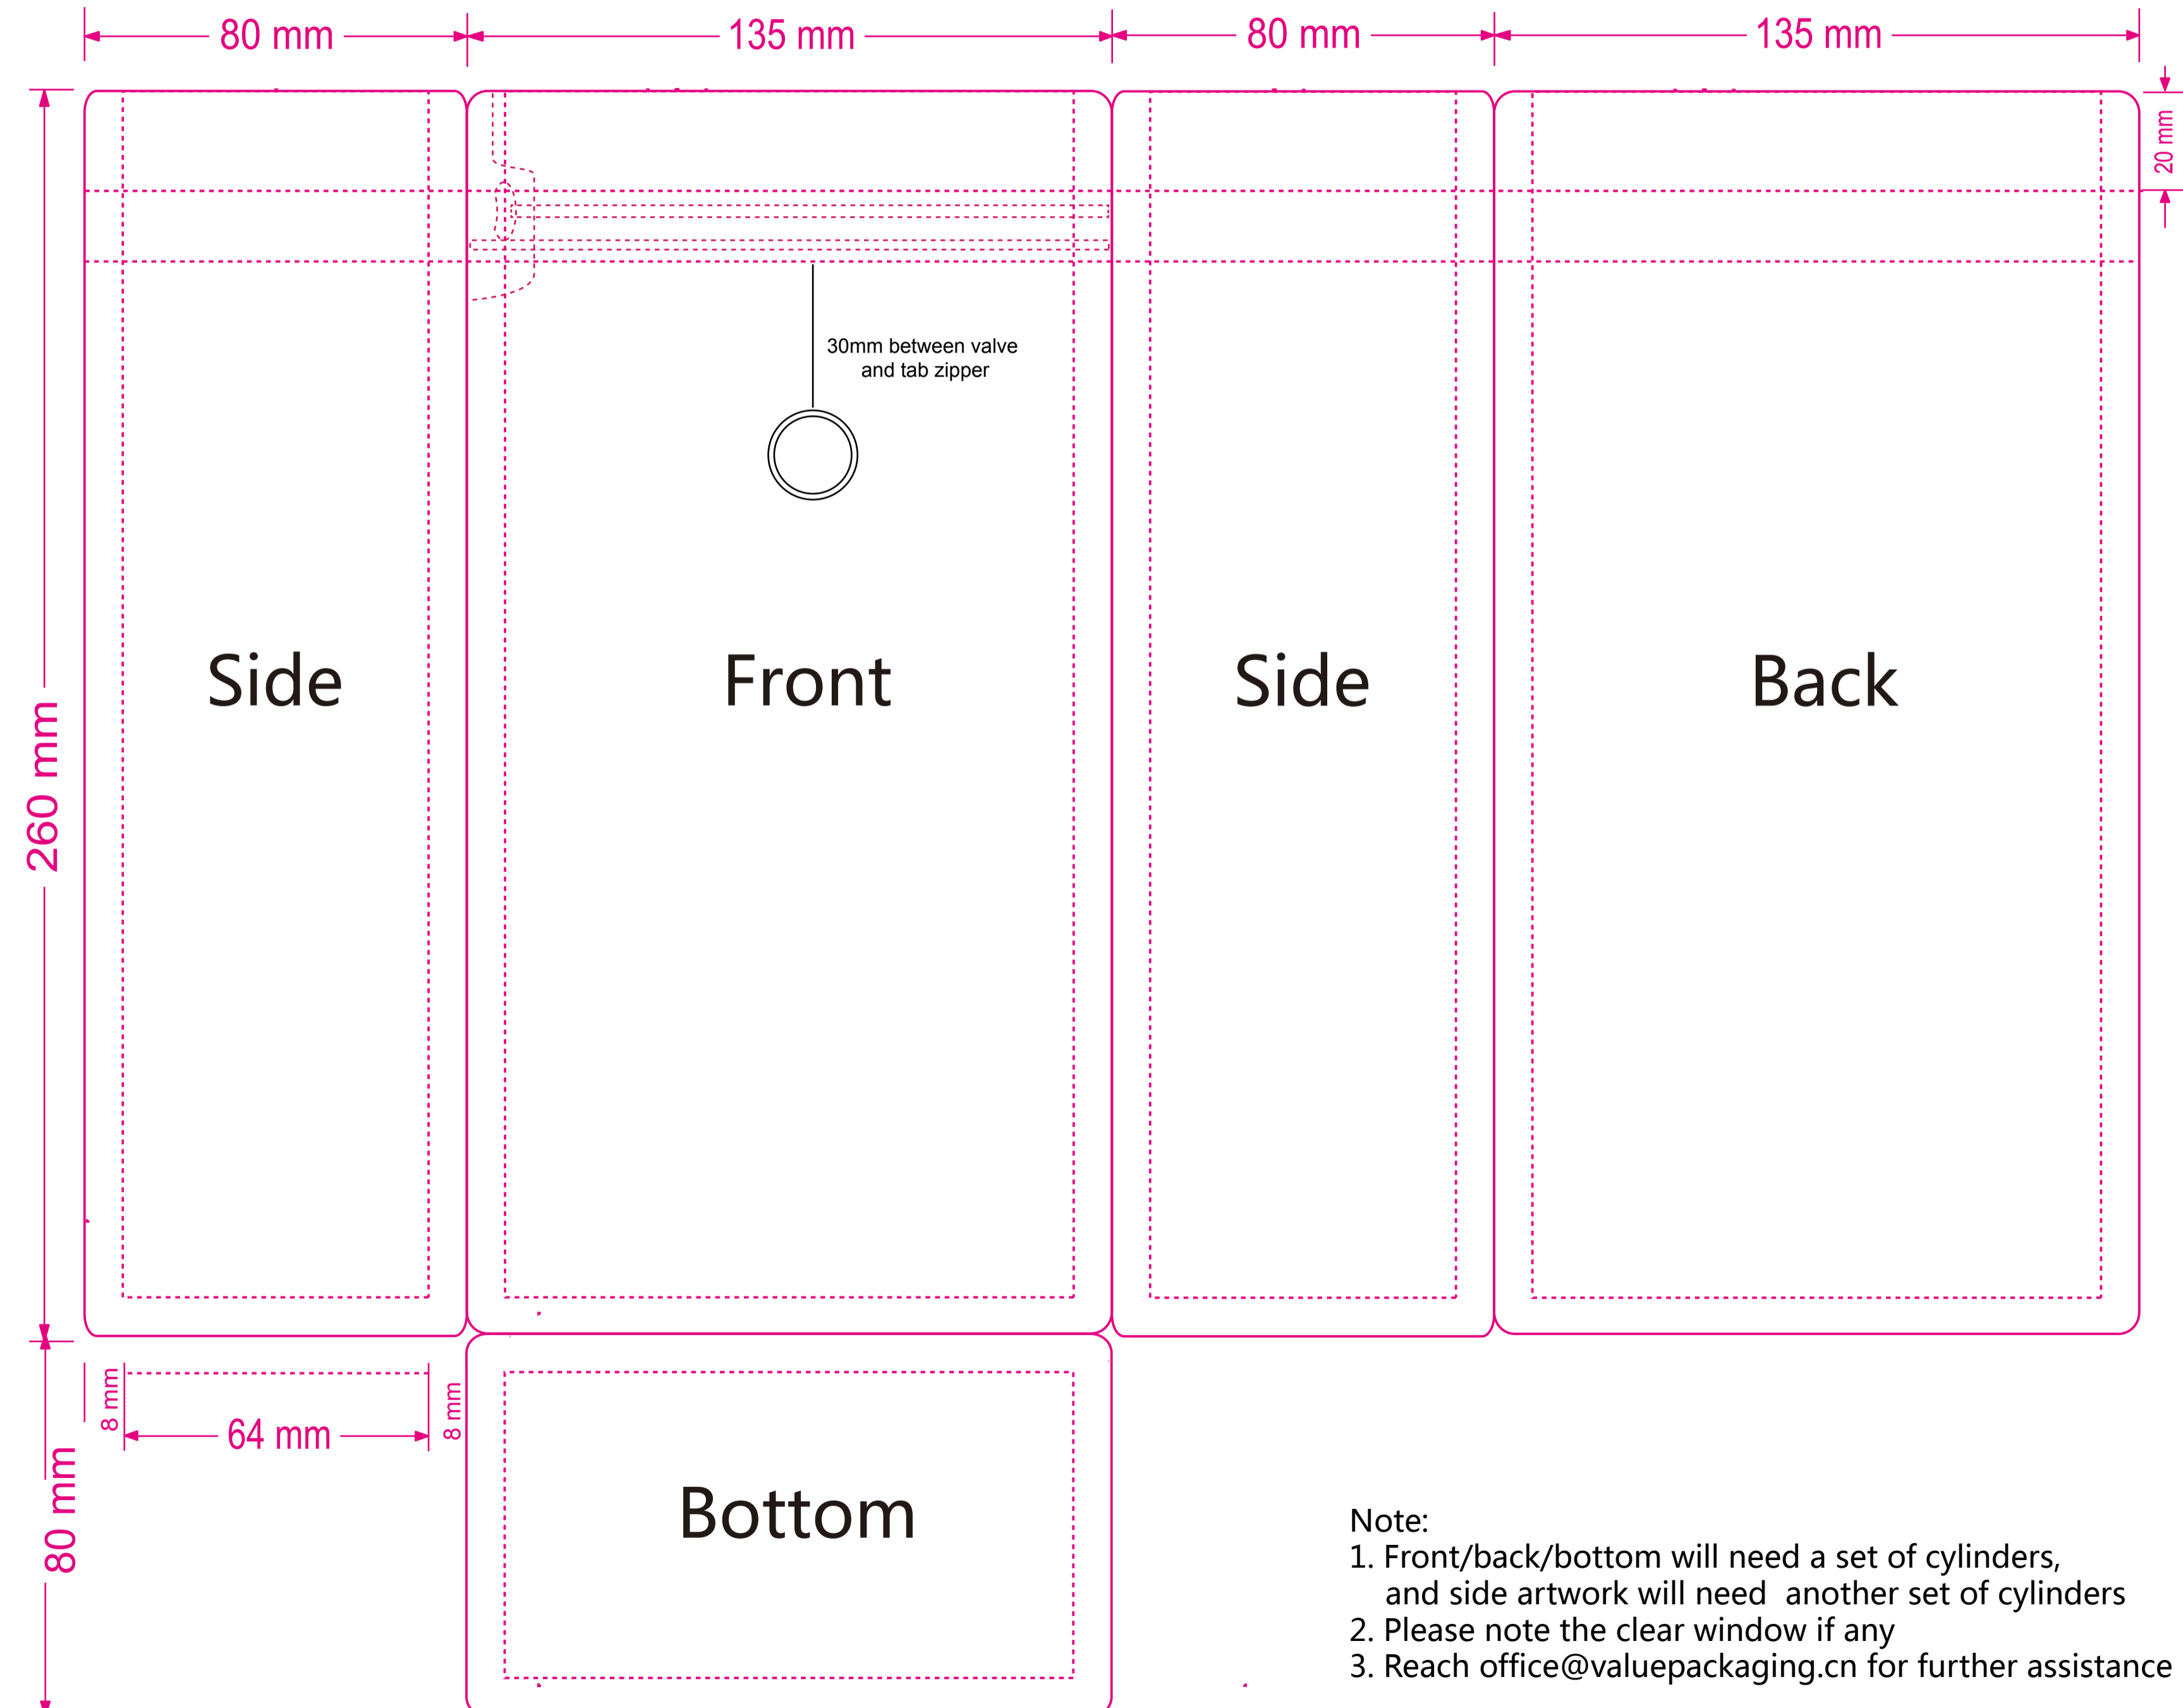

Compostable 16oz (454g) Flat Bottom Coffee Bag
Dimension: W135*H260+Gusset80
Materials: Kraft Paper 70gsm/Metallized Cellulose20/PLA+PBAT50
Edge Seal8mm

CopyRight:
Qingdao Tongli Packaging Products Co., Ltd
Whatsapp: +86 159 6981 3136
Email: office@valuepackaging.cn
Web: www.valuepackaging.cn/
Reach us if you have any questions

- Note:
1. Front/back/bottom will need a set of cylinders, and side artwork will need another set of cylinders
 2. Please note the clear window if any
 3. Reach office@valuepackaging.cn for further assistance if any questions.