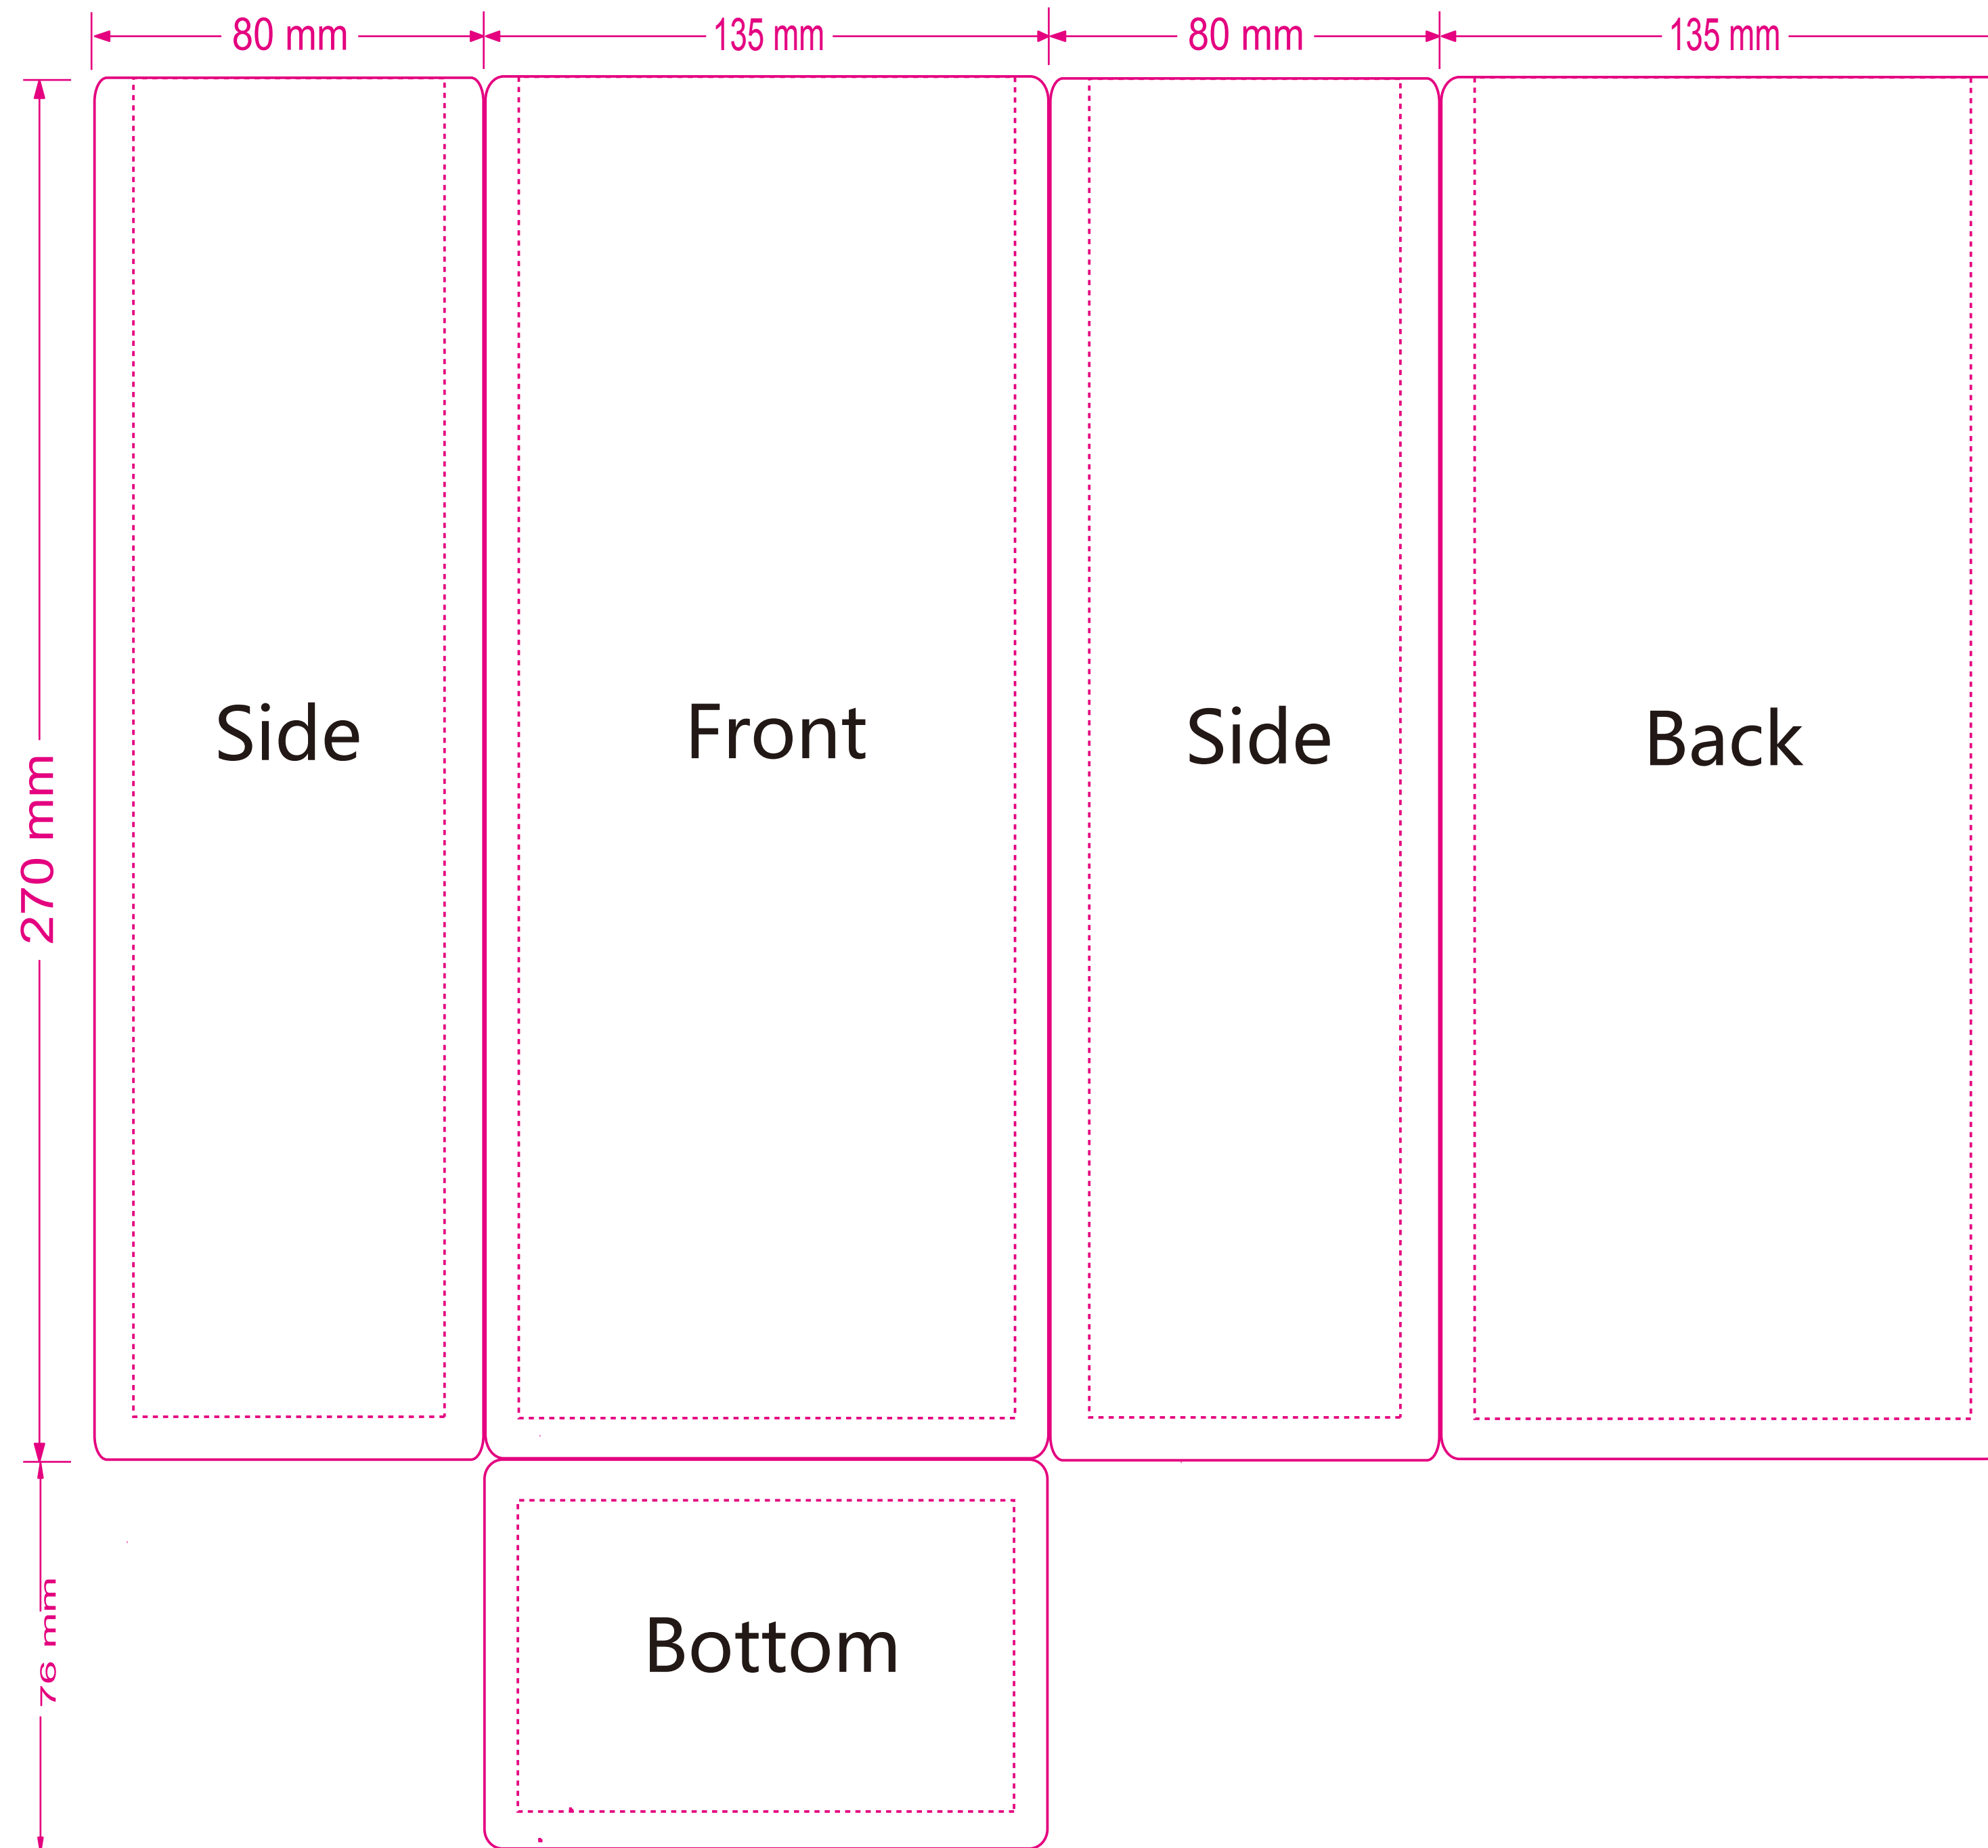

Coffee Beans Package-Flat Bottom Bag
W110*H270+Gusset76
Edge Seal8mm

CopyRight:
Qingdao Tongli Packaging Products Co., Ltd
Whatsapp: +86 159 6981 3136
Email: office@valuepackaging.cn
Web: www.valuepackaging.cn/
Reach us if you have any questions

Note:

1. Front/back/bottom will need a set of cylinders, and side artwork will need another set of cylinders
2. Please note the clear window if any
3. Reach office@valuepackaging.cn for further assistance if any questions.