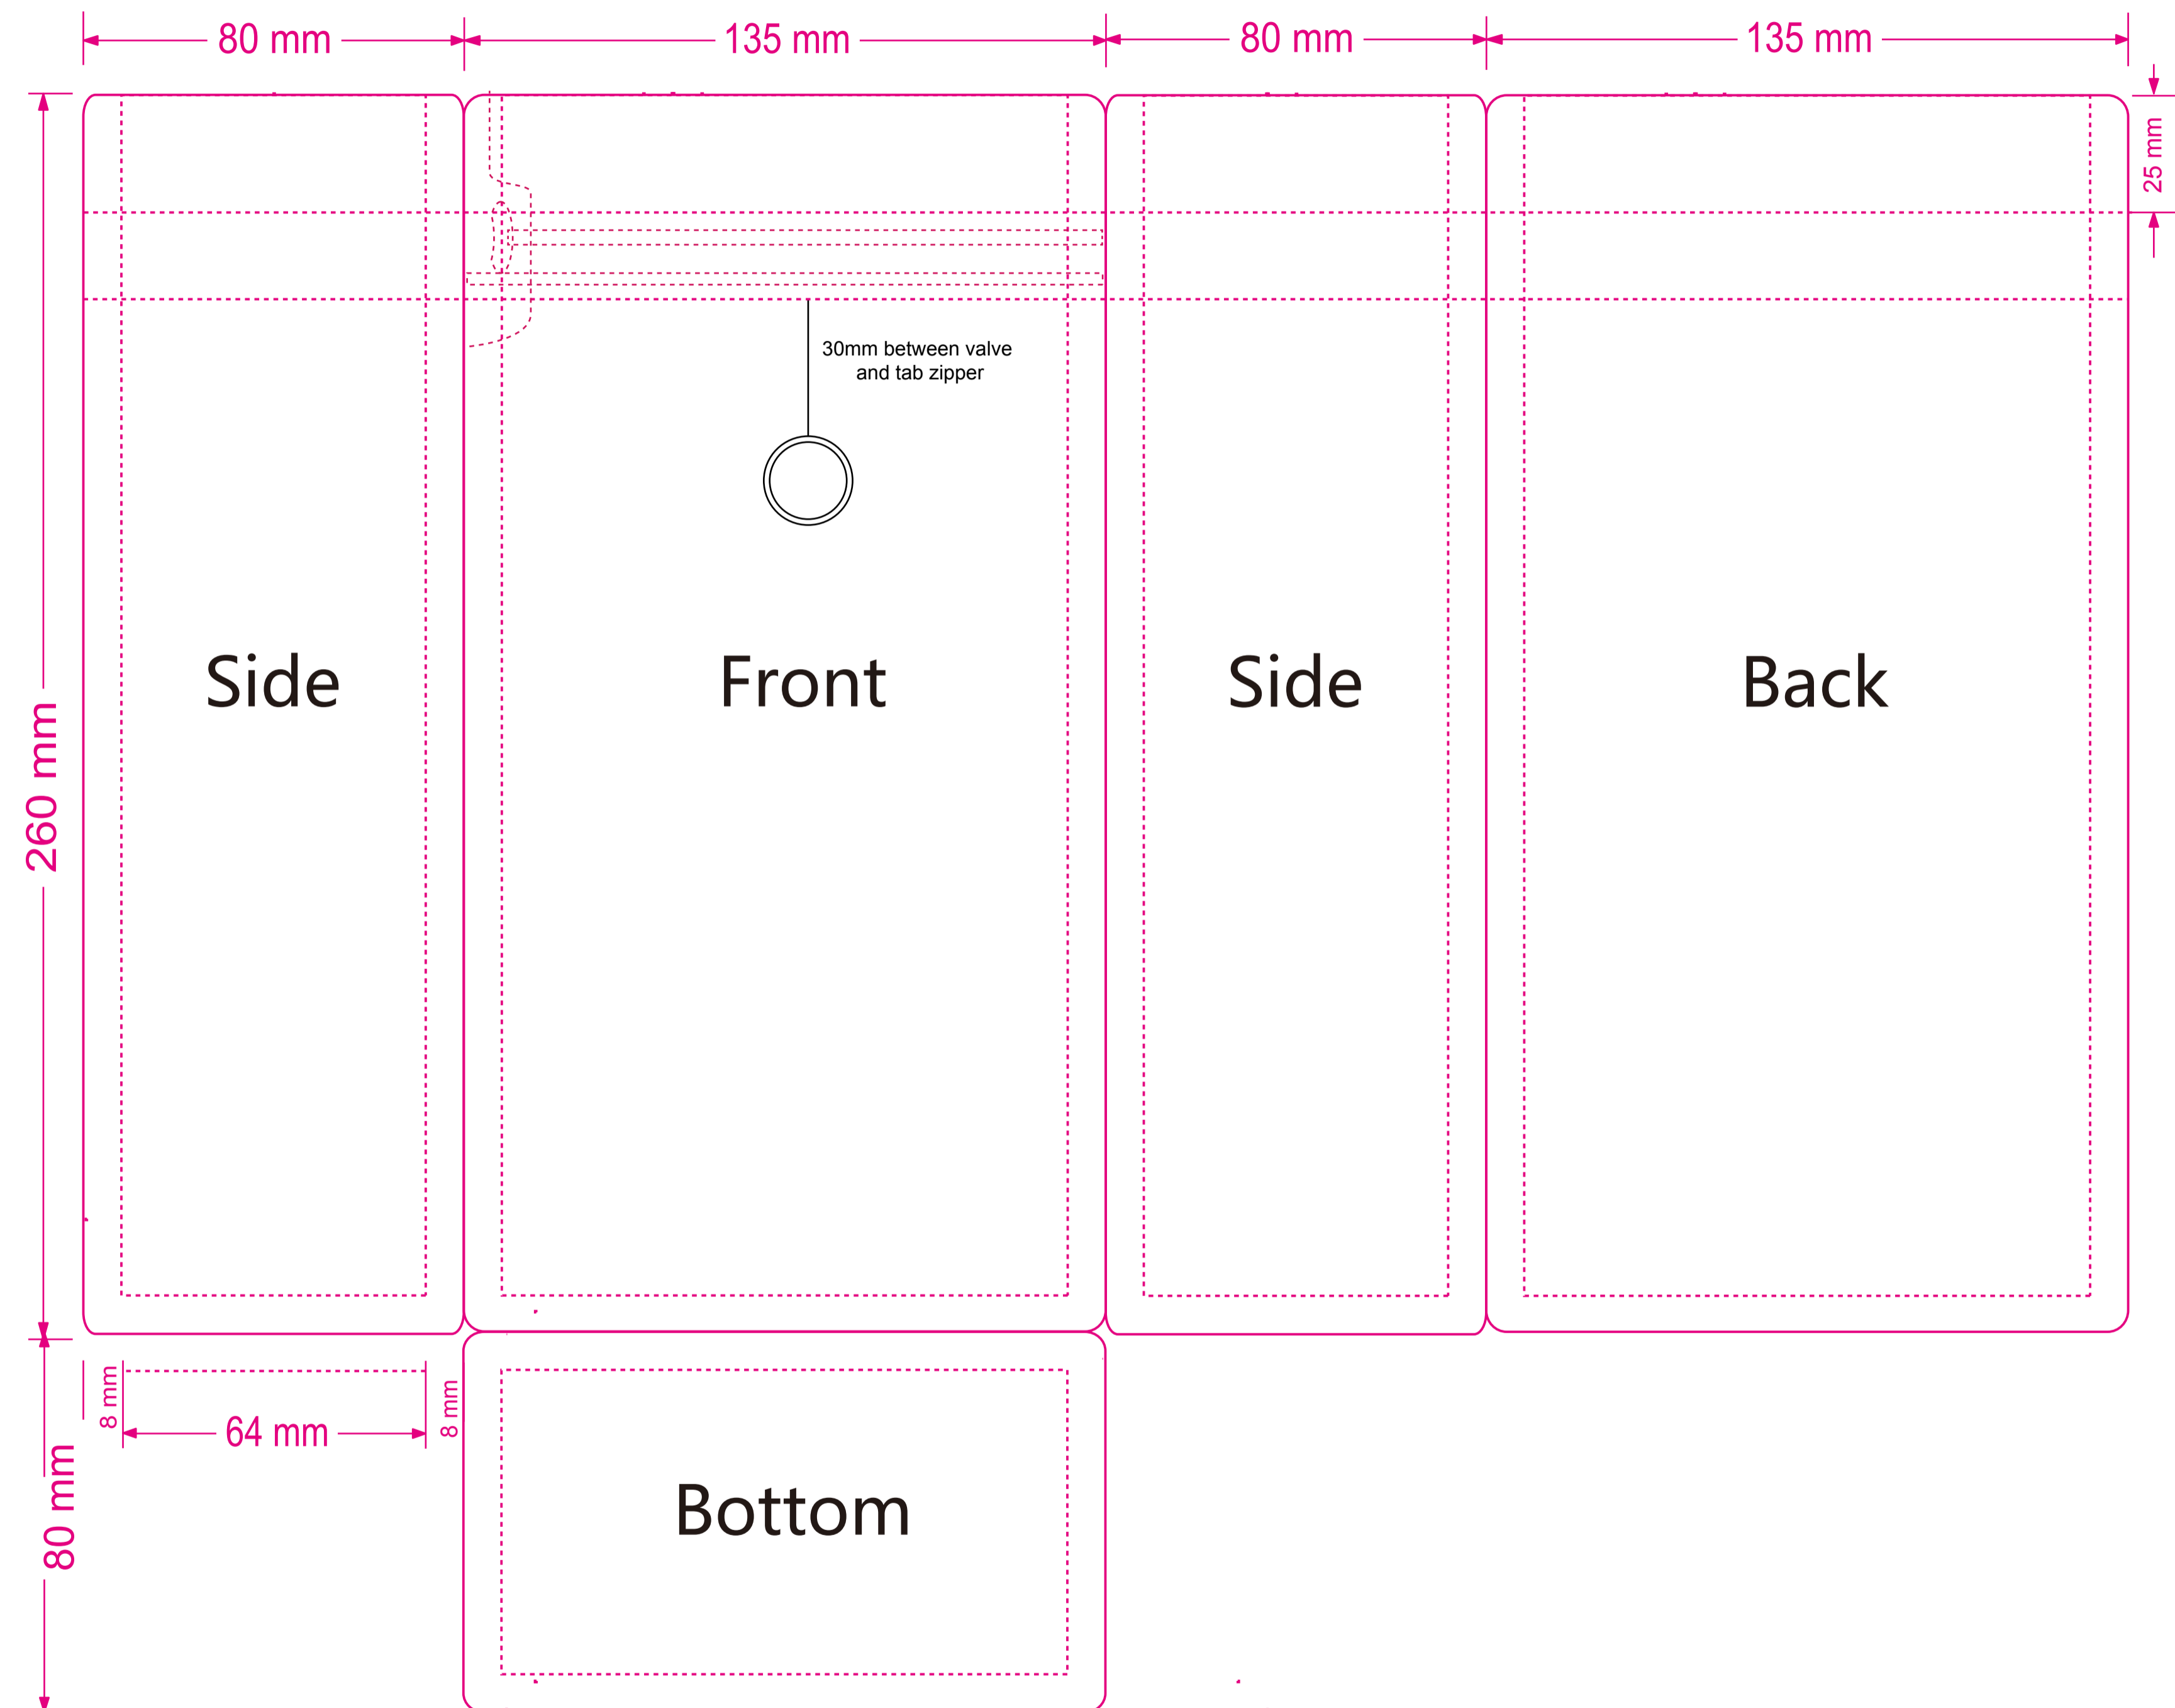

Coffee Beans Package-Flat Bottom Bag
W135*H260+Gusset80
Edge Seal8mm

Note:

1. Front/back/bottom will need a set of cylinders, and side artwork will need another set of cylinders
2. Please note the clear window if any
3. Reach office@valuepackaging.cn for further assistance if any questions.