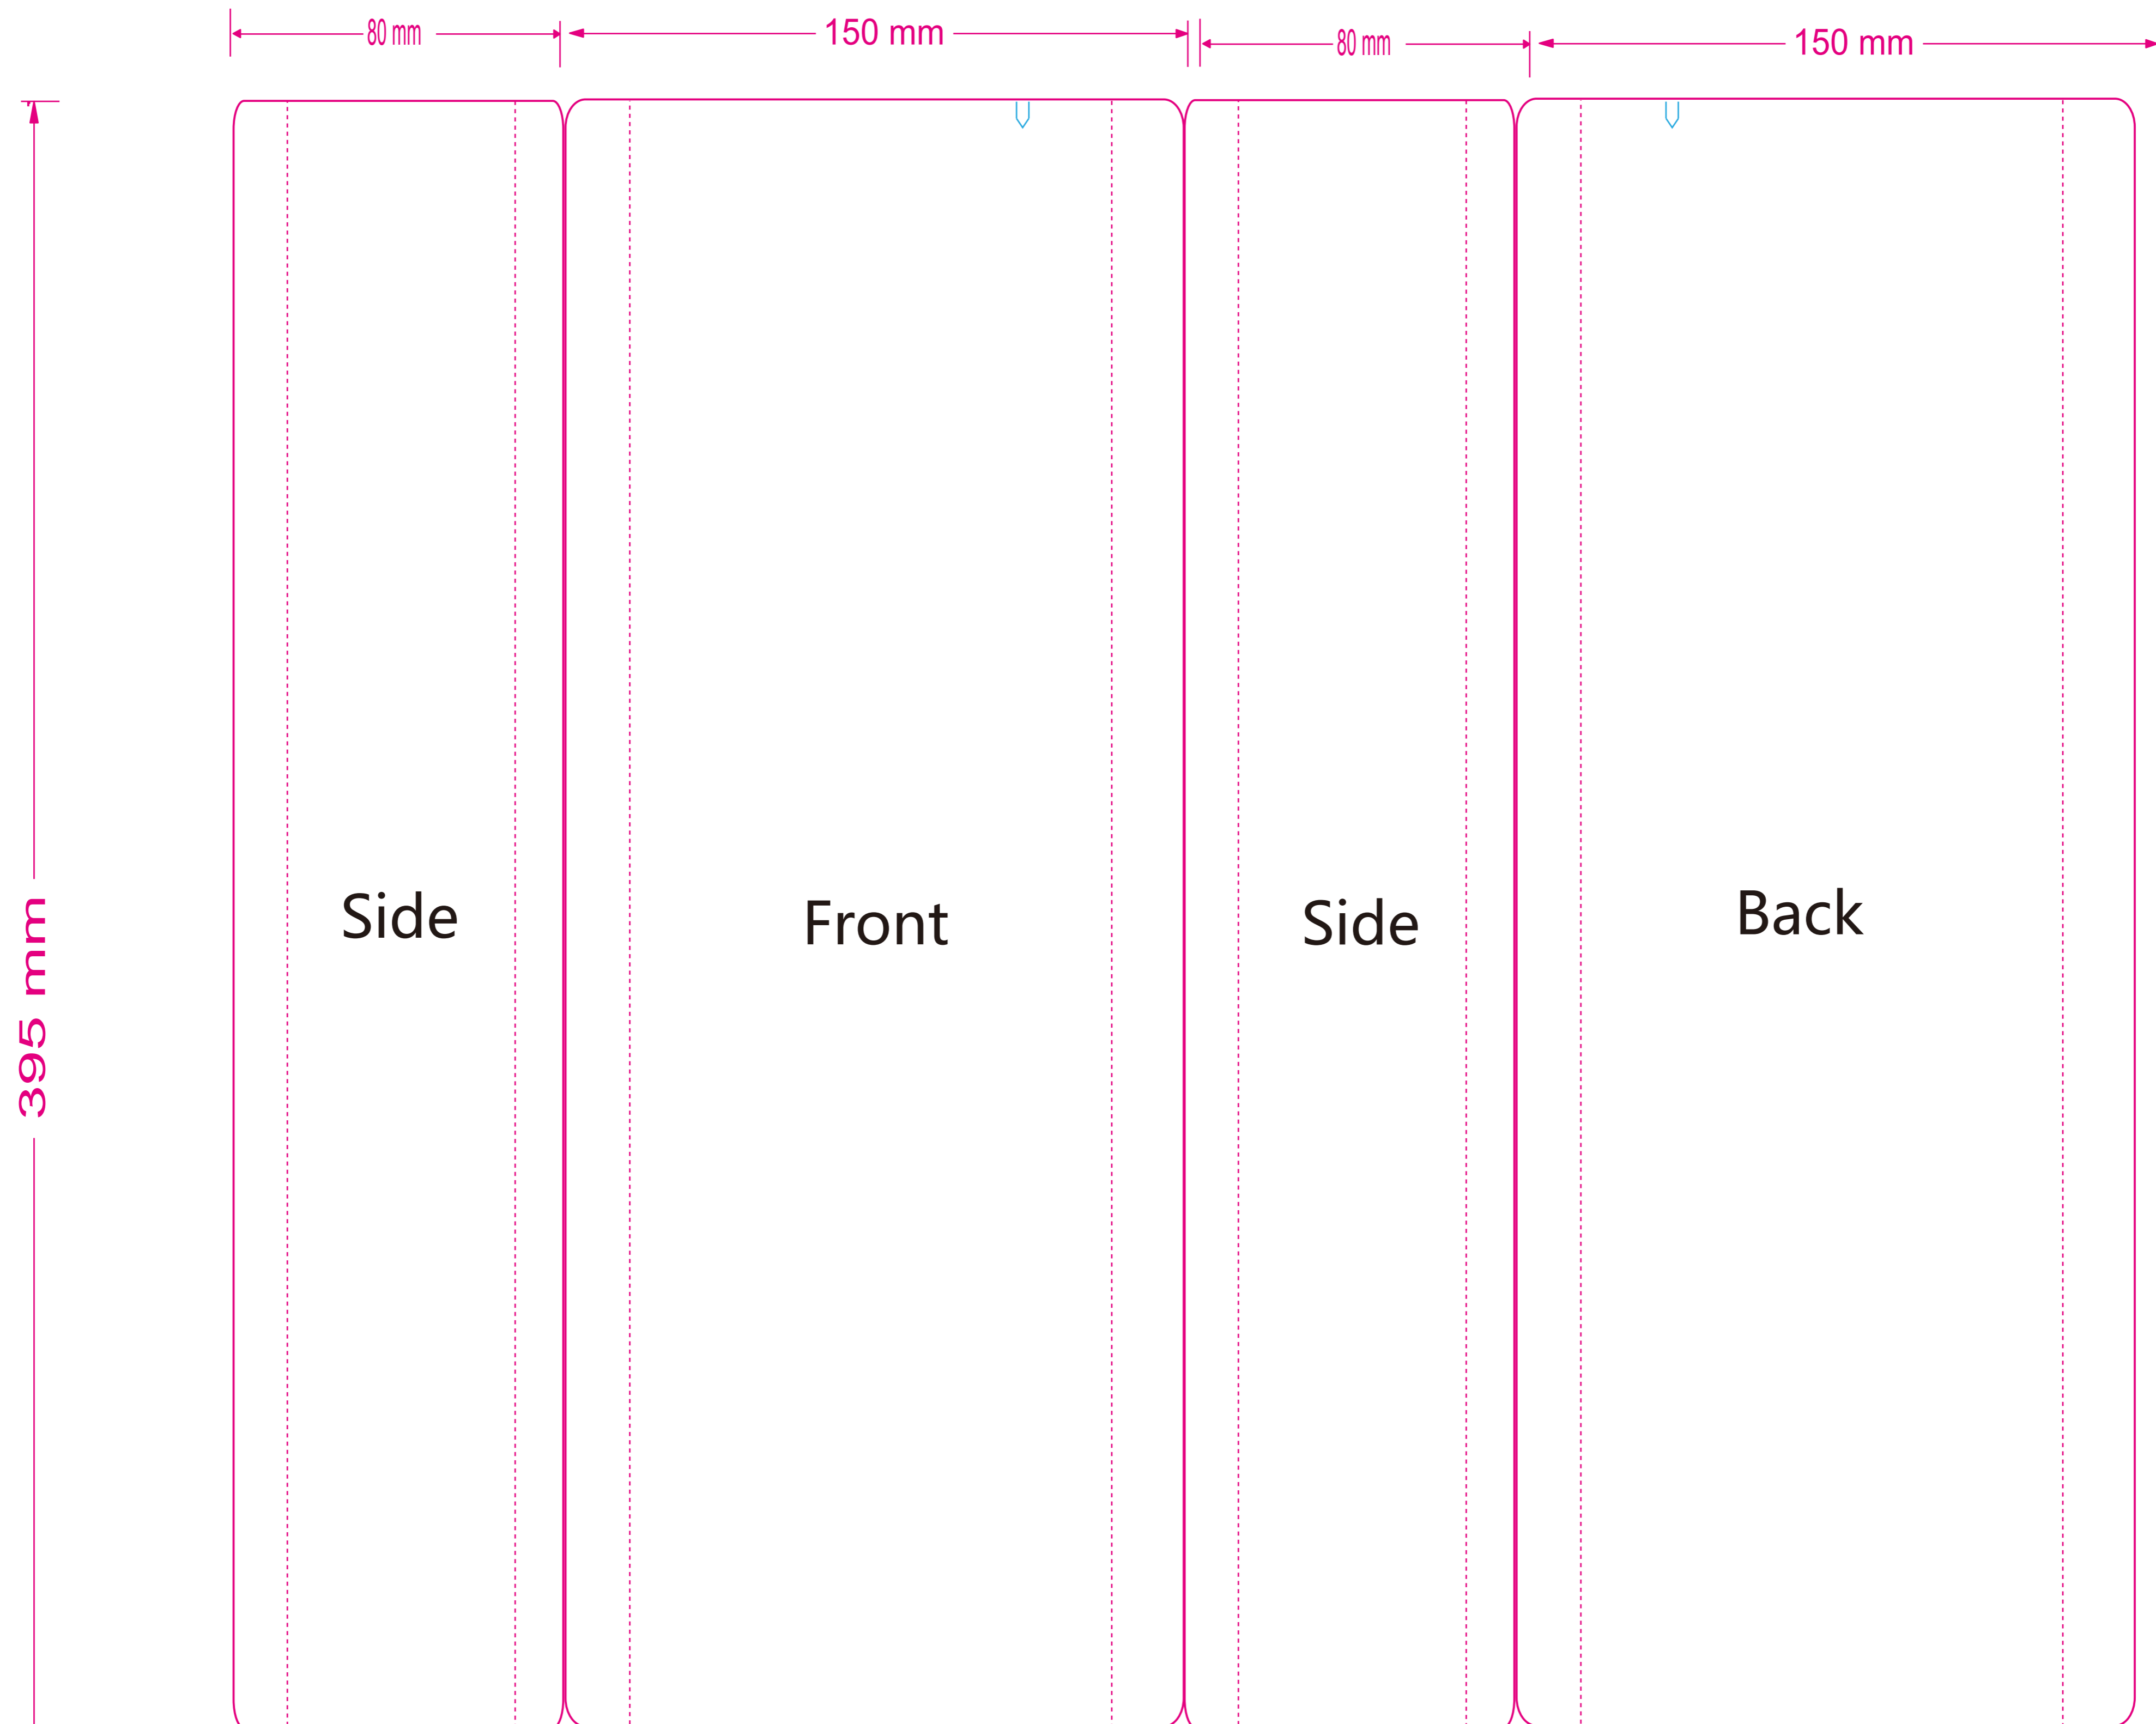

1kg Coffee Beans Bag-Side Gusset Bag  
Package Dimension: W150XH395+Gusset80mm  
Materials: Kraft paper 70gsm/PET12/LDPE

CopyRight:  
Qingdao Tongli Packaging Products Co., Ltd  
Whatsapp: +86 159 6981 3136  
Email: office@valuepackaging.cn  
Web: www.valuepackaging.cn/  
Reach us if you have any questions

**Note:**

1. Front/back/bottom will need a set of cylinders, and side artwork will need another set of cylinders
2. Please note the clear window if any
3. Reach office@valuepackaging.cn for further assistance if any questions.