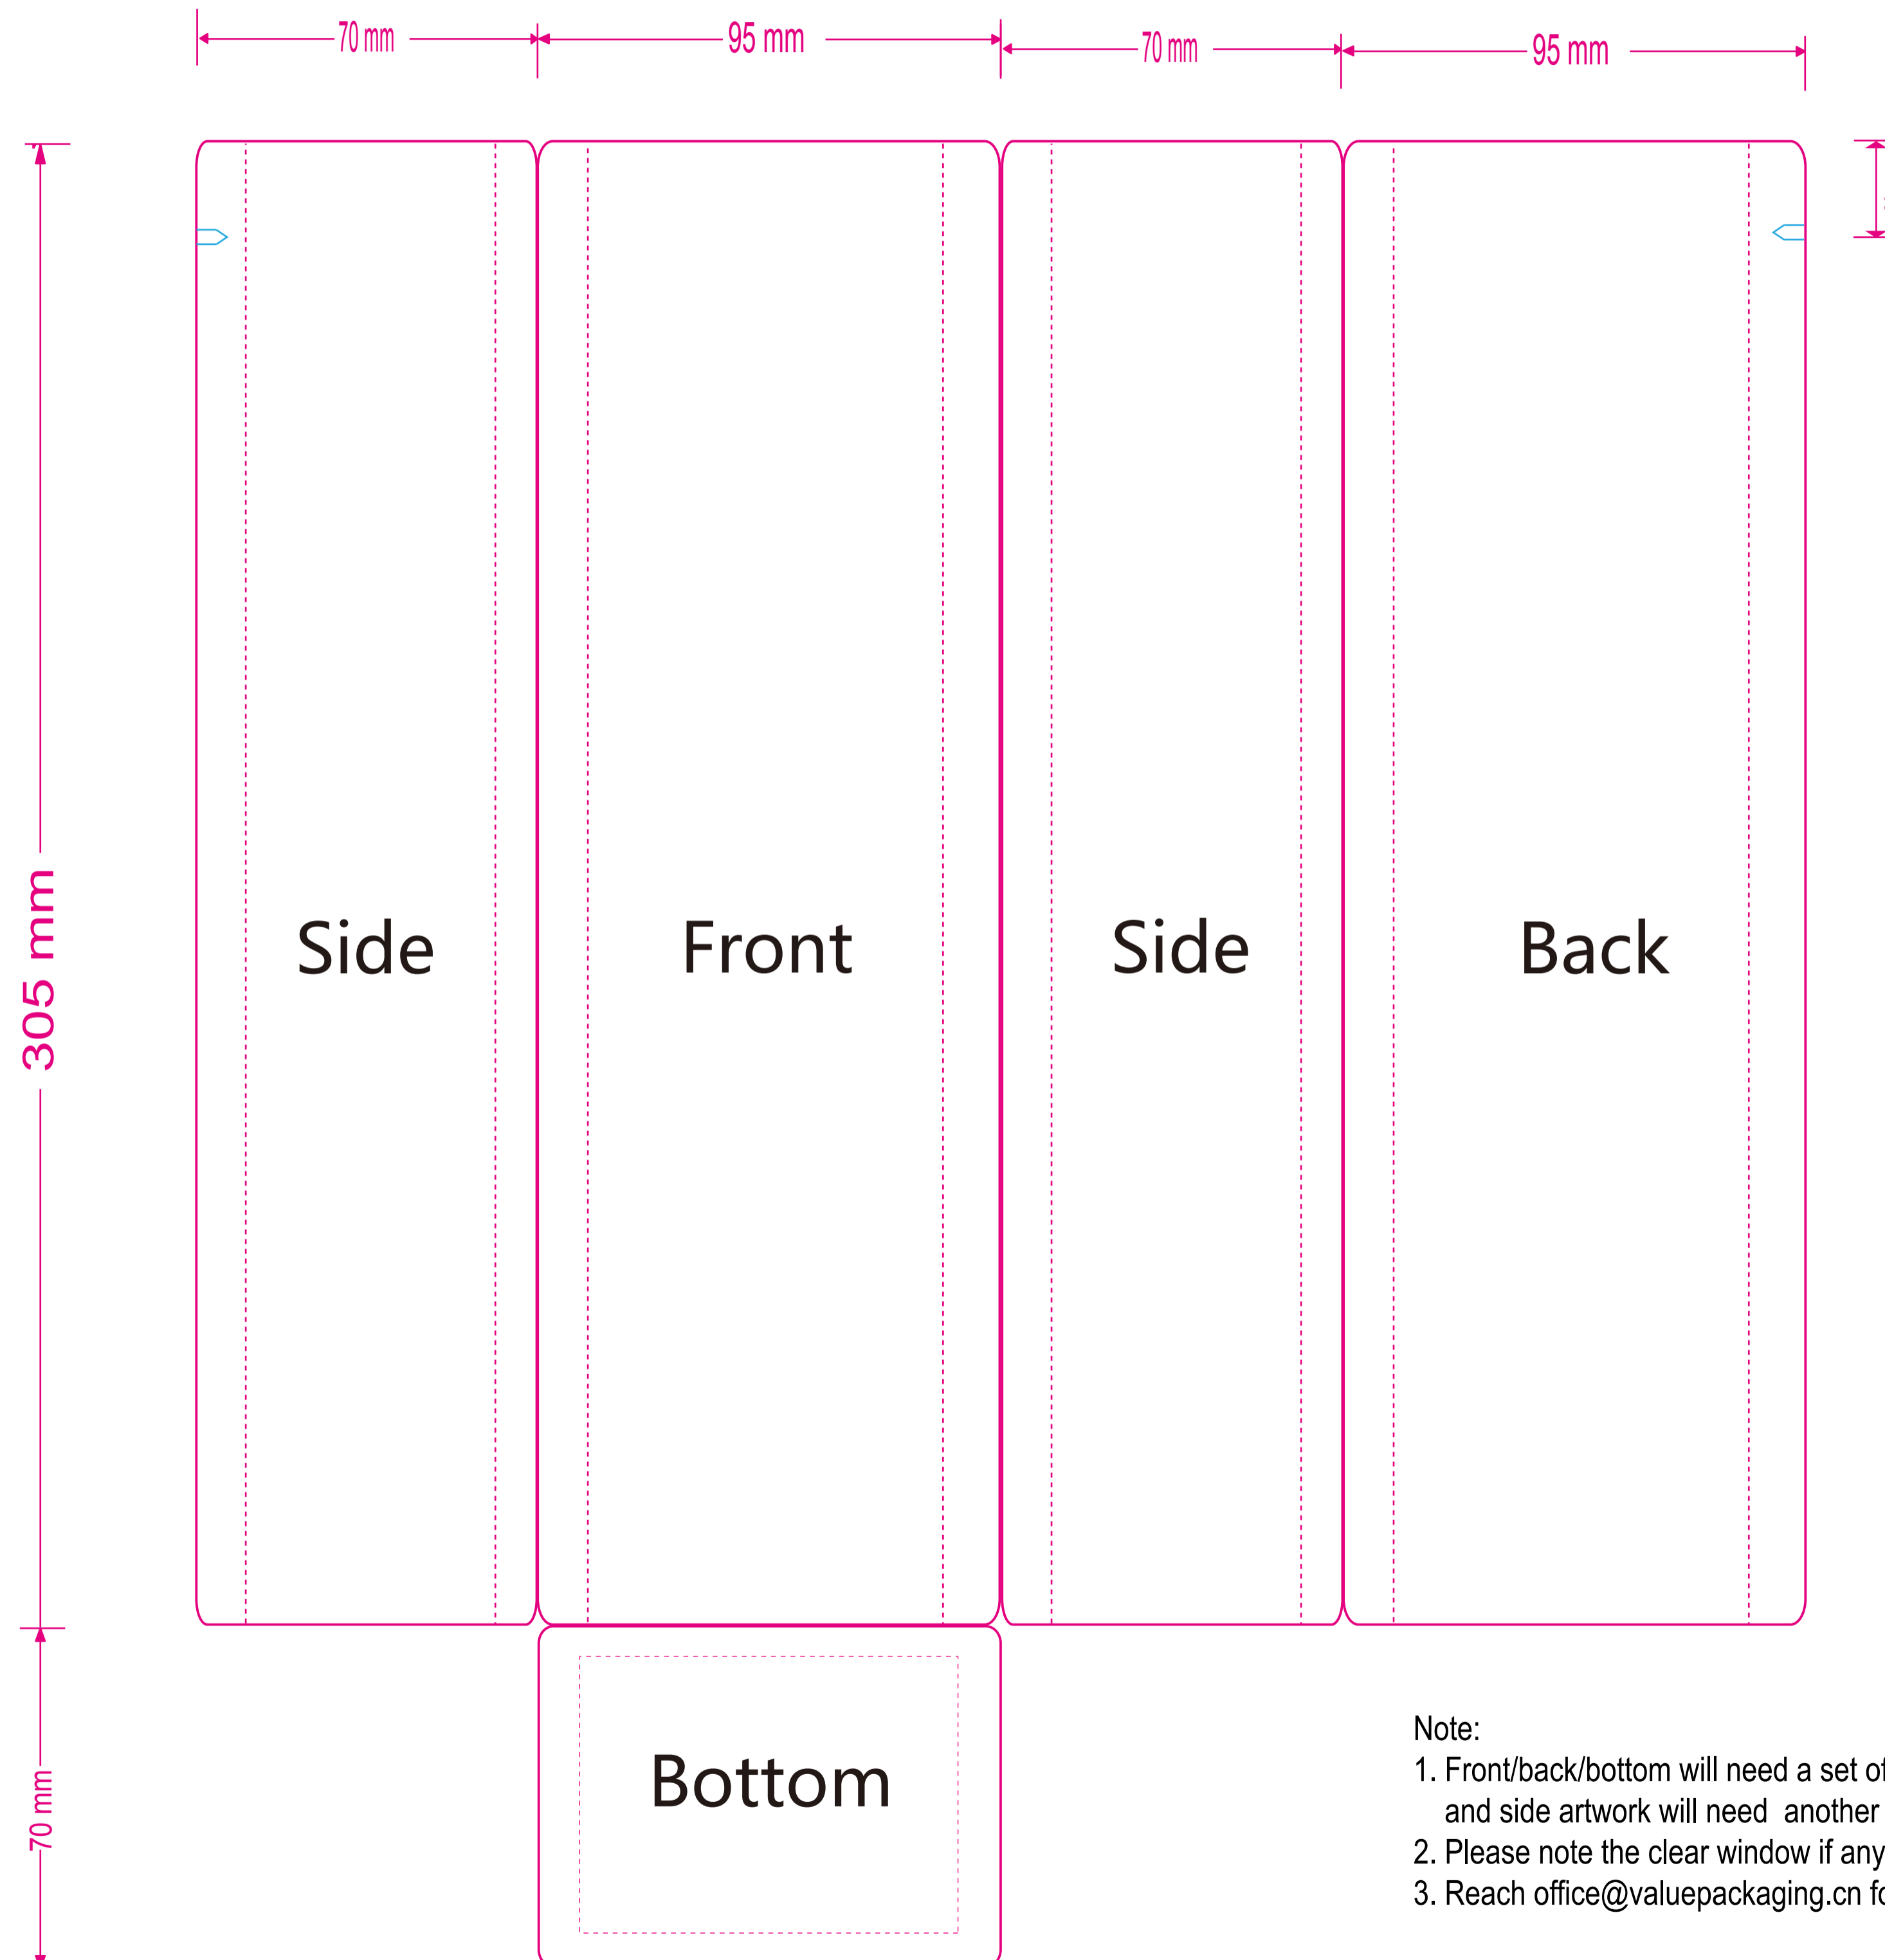

12Oz Coffee Beans Bag-Flat Bottom Bag
Package Dimension: W95XH305+Gusset70mm
Materials: Kraft paper 70gsm/VMPET12/LDPE

CopyRight:
Qingdao Tongli Packaging Products Co., Ltd
Whatsapp: +86 159 6981 3136
Email: office@valuepackaging.cn
Web: www.valuepackaging.cn/
Reach us if you have any questions

Note:

1. Front/back/bottom will need a set of cylinders, and side artwork will need another set of cylinders
2. Please note the clear window if any
3. Reach office@valuepackaging.cn for further assistance if any questions.