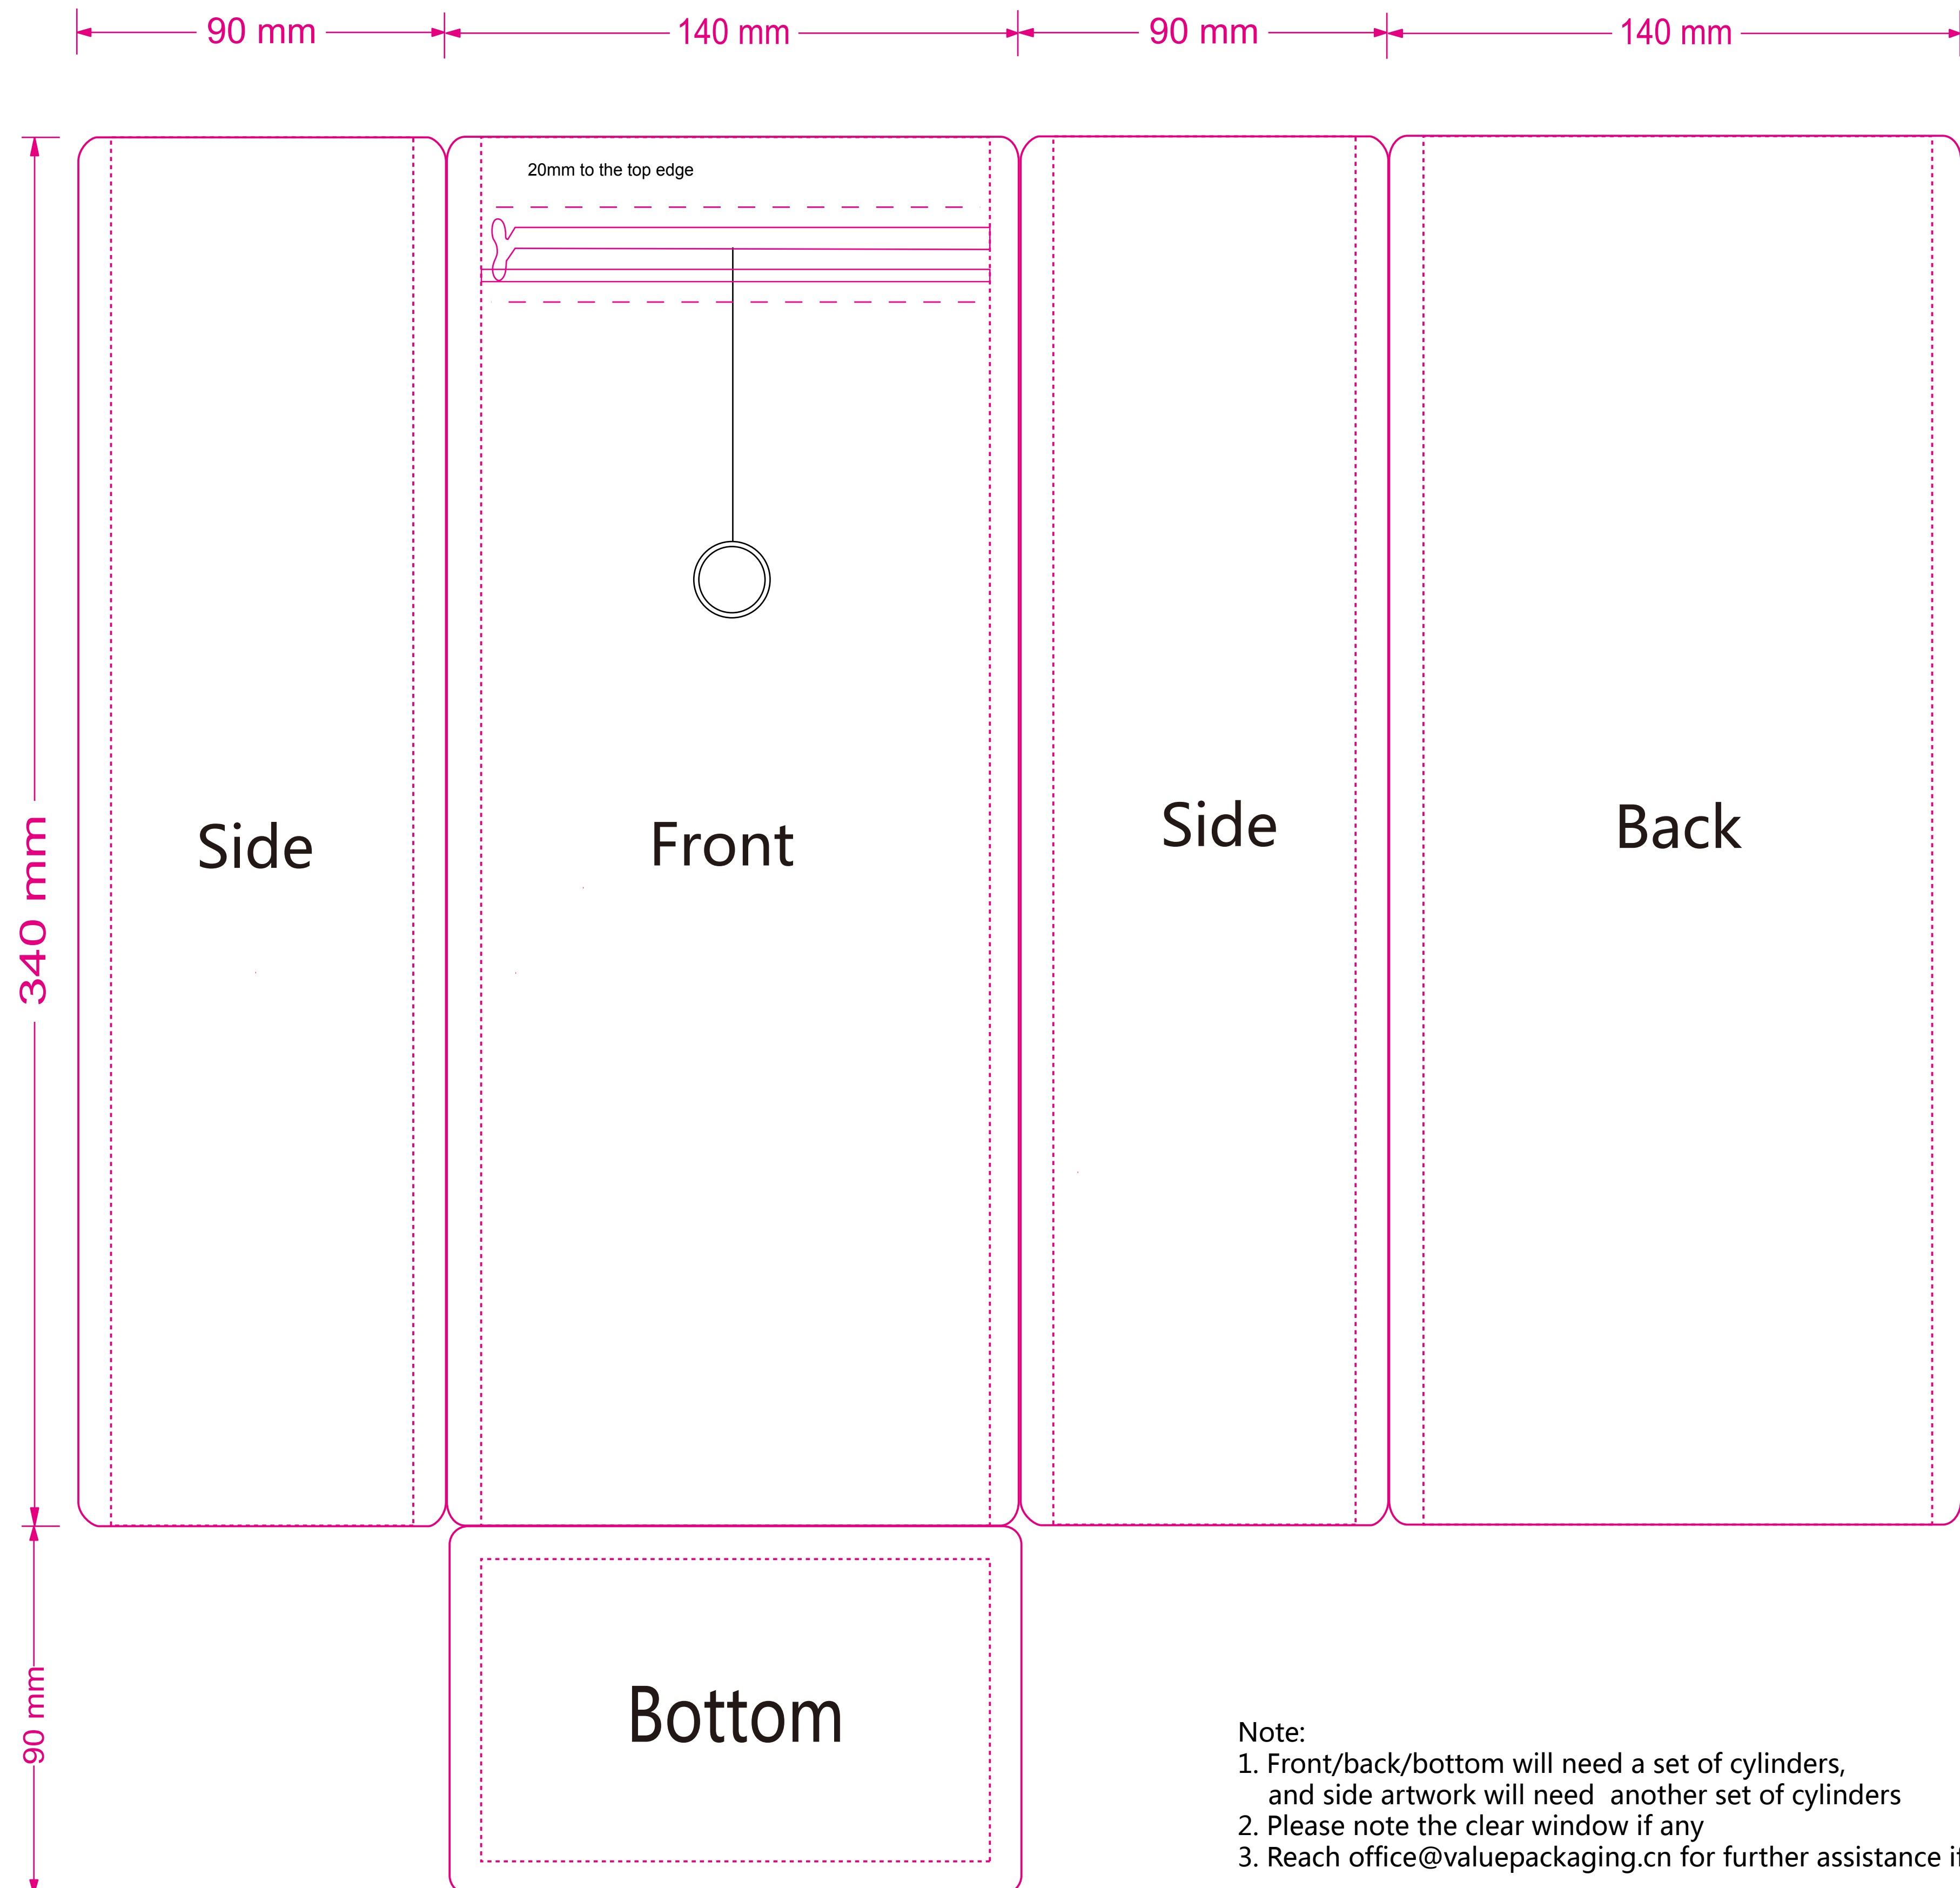

1kg Coffee Beans Package-Flat Bottom-Tab zipper
W140*H340+Gusset90
Edge Seal: 8mm

CopyRight:
Qingdao Tongli Packaging Products Co., Ltd
Whatsapp: +86 159 6981 3136
Email: office@valuepackaging.cn
Web: www.valuepackaging.cn/
Reach us if you have any questions

Note:

1. Front/back/bottom will need a set of cylinders, and side artwork will need another set of cylinders
2. Please note the clear window if any
3. Reach office@valuepackaging.cn for further assistance if any questions.