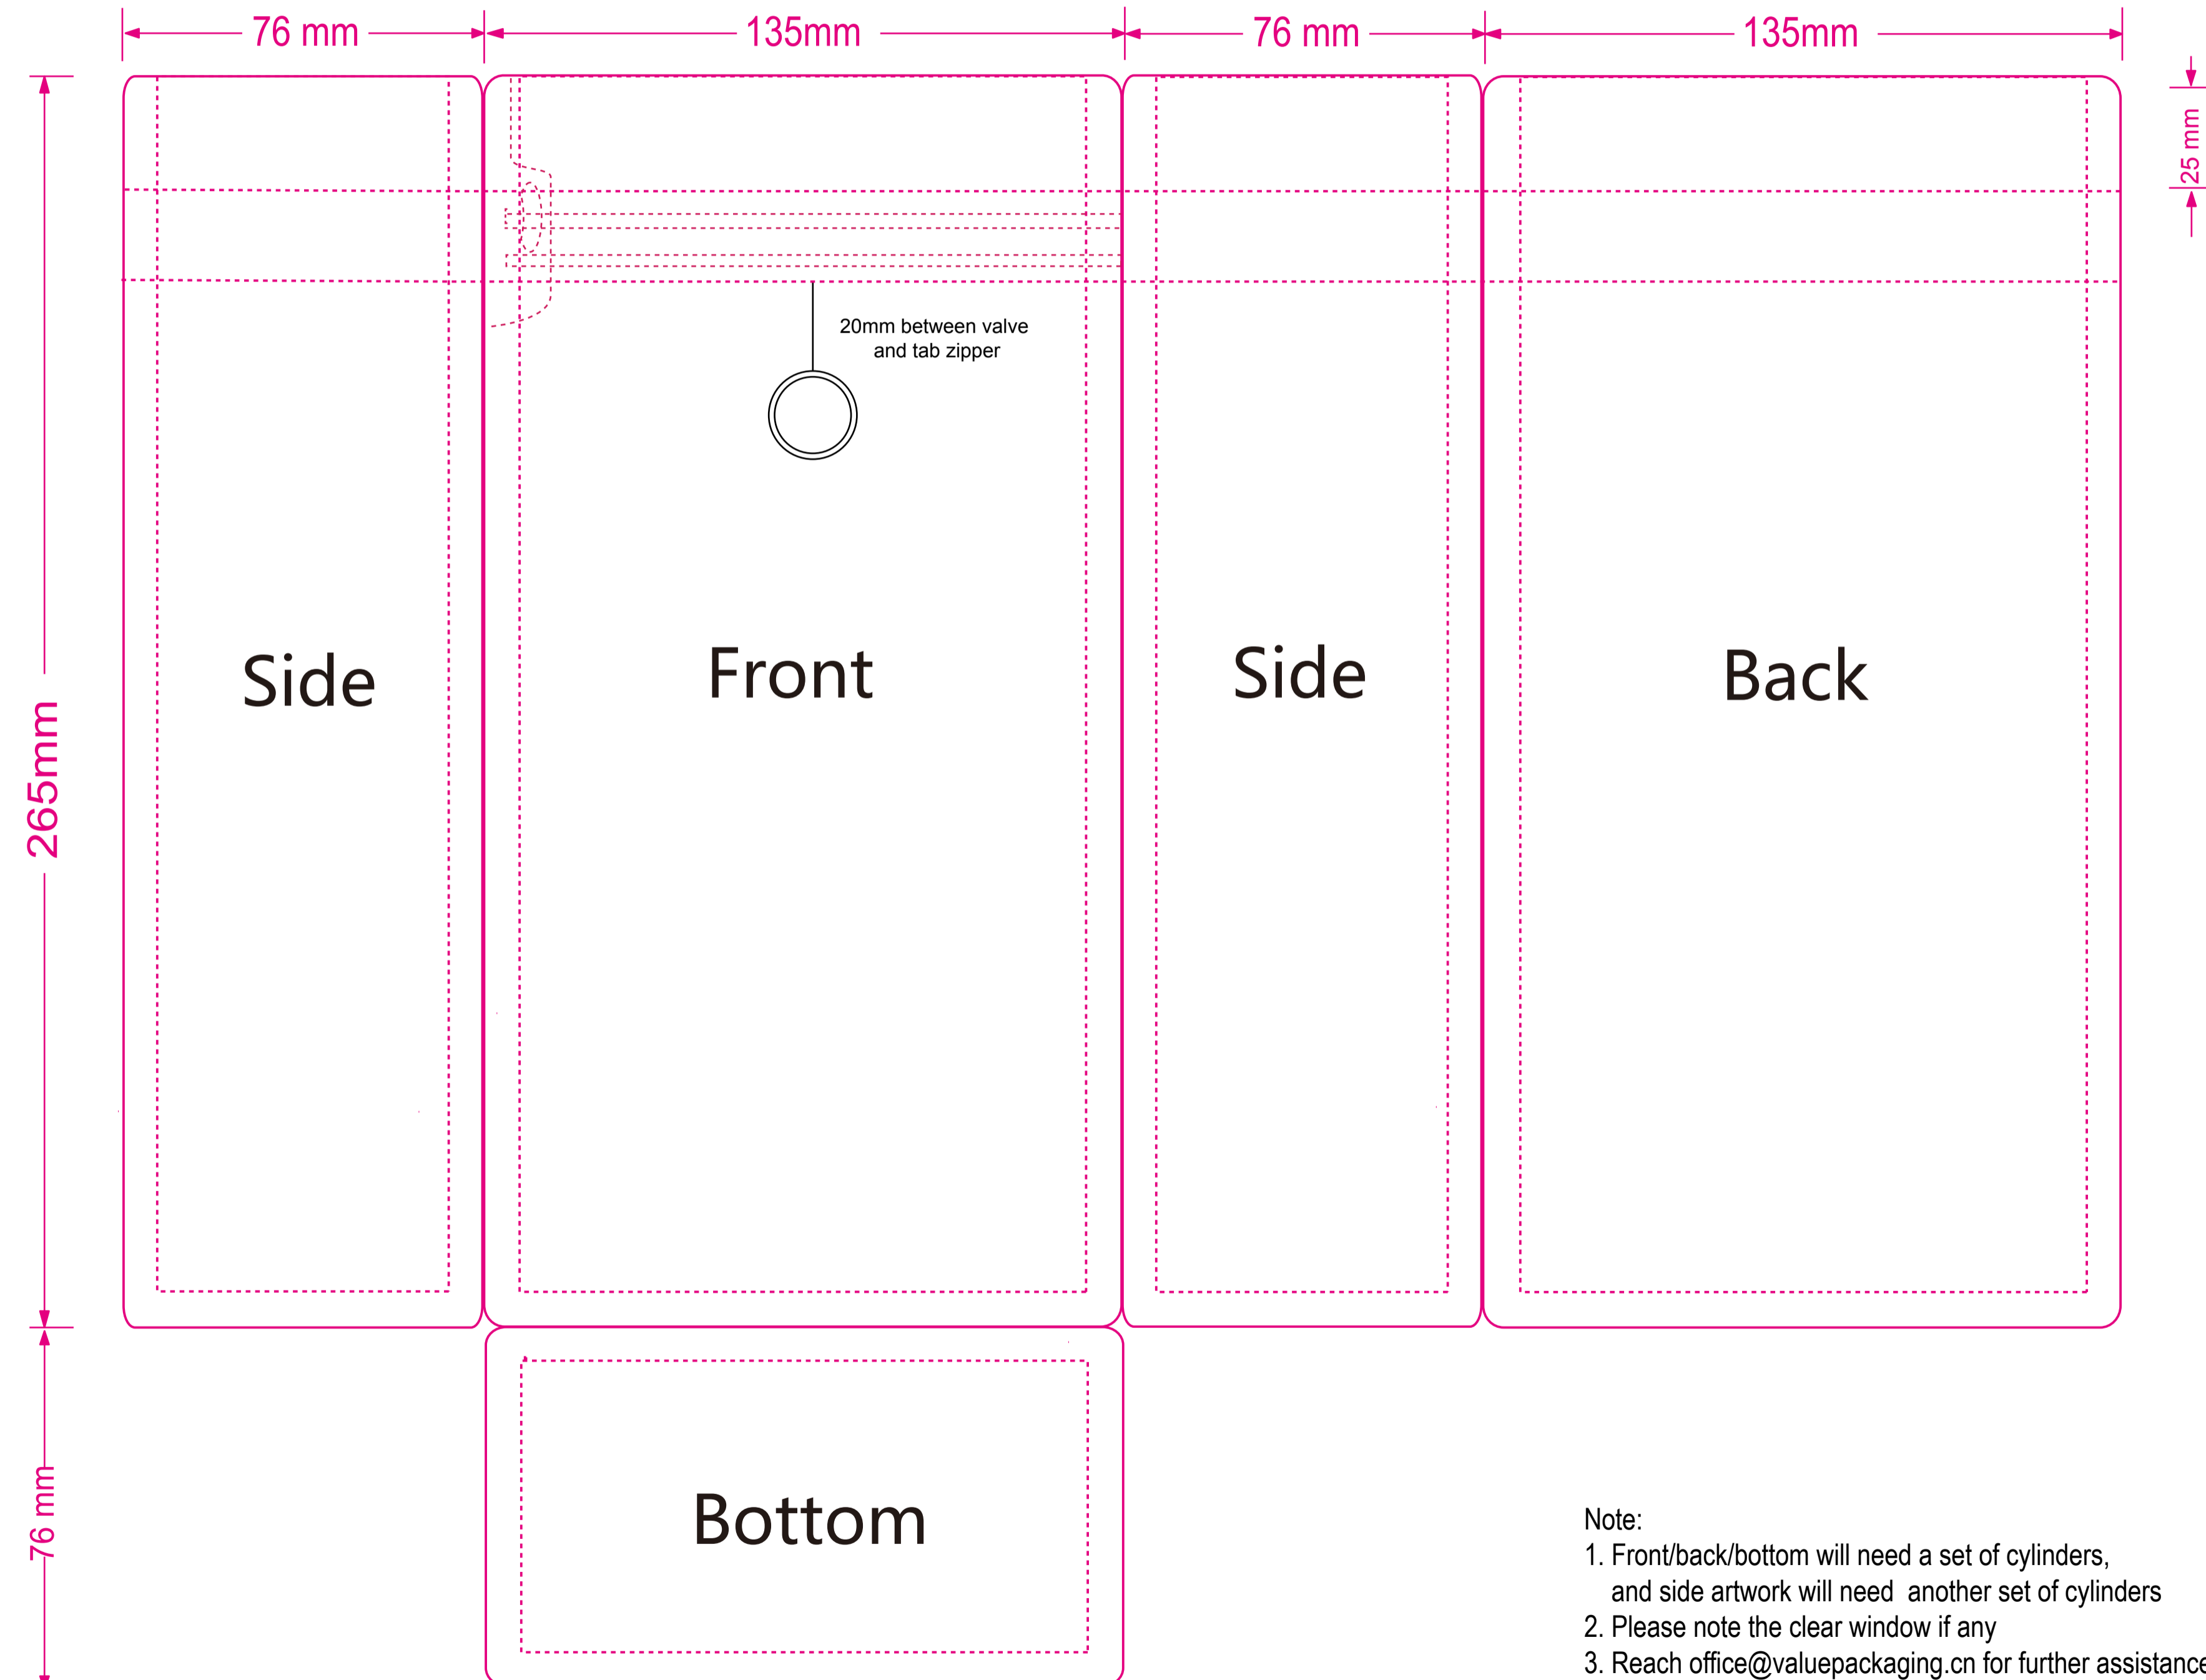

500grams Coffee Beans Package-Flat Bottom  
W135\*H265+Gusset76  
Edge Seal: 7.5mm

CopyRight:  
Qingdao Tongli Packaging Products Co., Ltd  
Email: [office@valuepackaging.cn](mailto:office@valuepackaging.cn)  
Web: [www.valuepackaging.cn/](http://www.valuepackaging.cn/)  
Reach us if you have any questions

- Note:
1. Front/back/bottom will need a set of cylinders, and side artwork will need another set of cylinders
  2. Please note the clear window if any
  3. Reach [office@valuepackaging.cn](mailto:office@valuepackaging.cn) for further assistance if any questions.