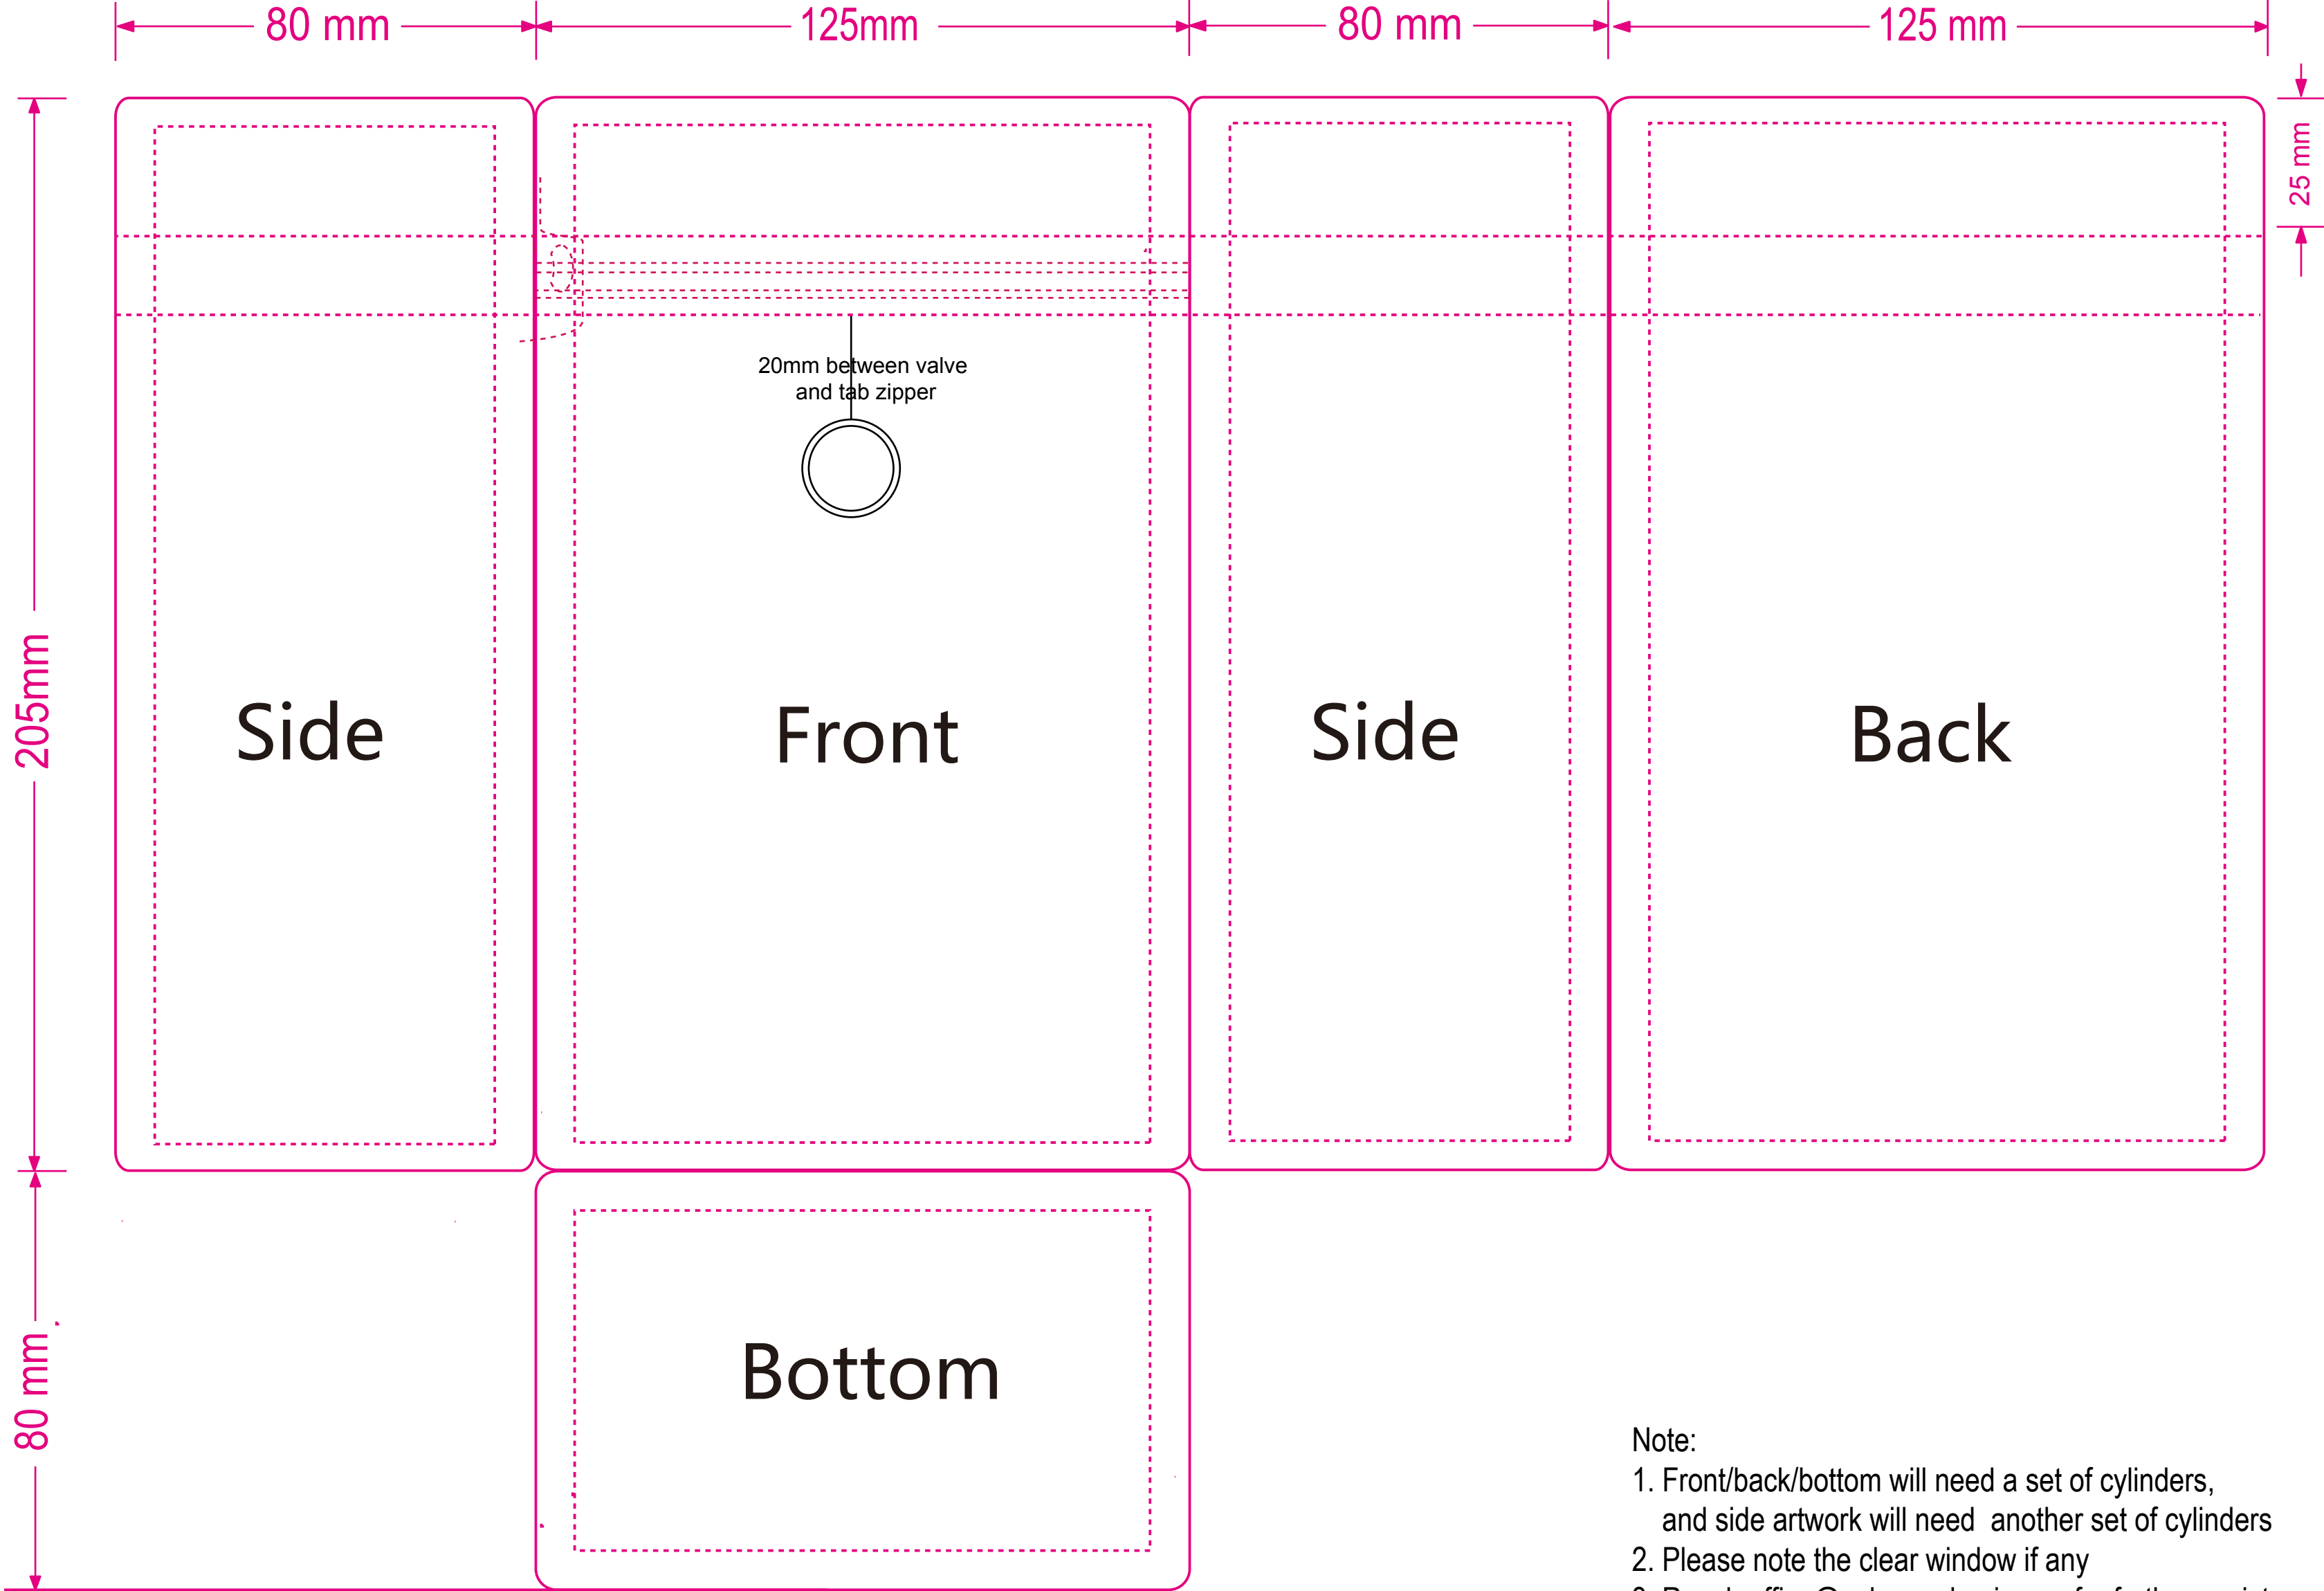

340grams Coffee Beans Package-Flat Bottom
W125*H205+Gusset80
Edge Seal: 8mm

CopyRight:
Qingdao Tongli Packaging Products Co., Ltd
Email: office@valuepackaging.cn
Web: www.valuepackaging.cn/
Reach us if you have any questions

- Note:
- 1. Front/back/bottom will need a set of cylinders, and side artwork will need another set of cylinders
 - 2. Please note the clear window if any
 - 3. Reach office@valuepackaging.cn for further assistance if any questions.