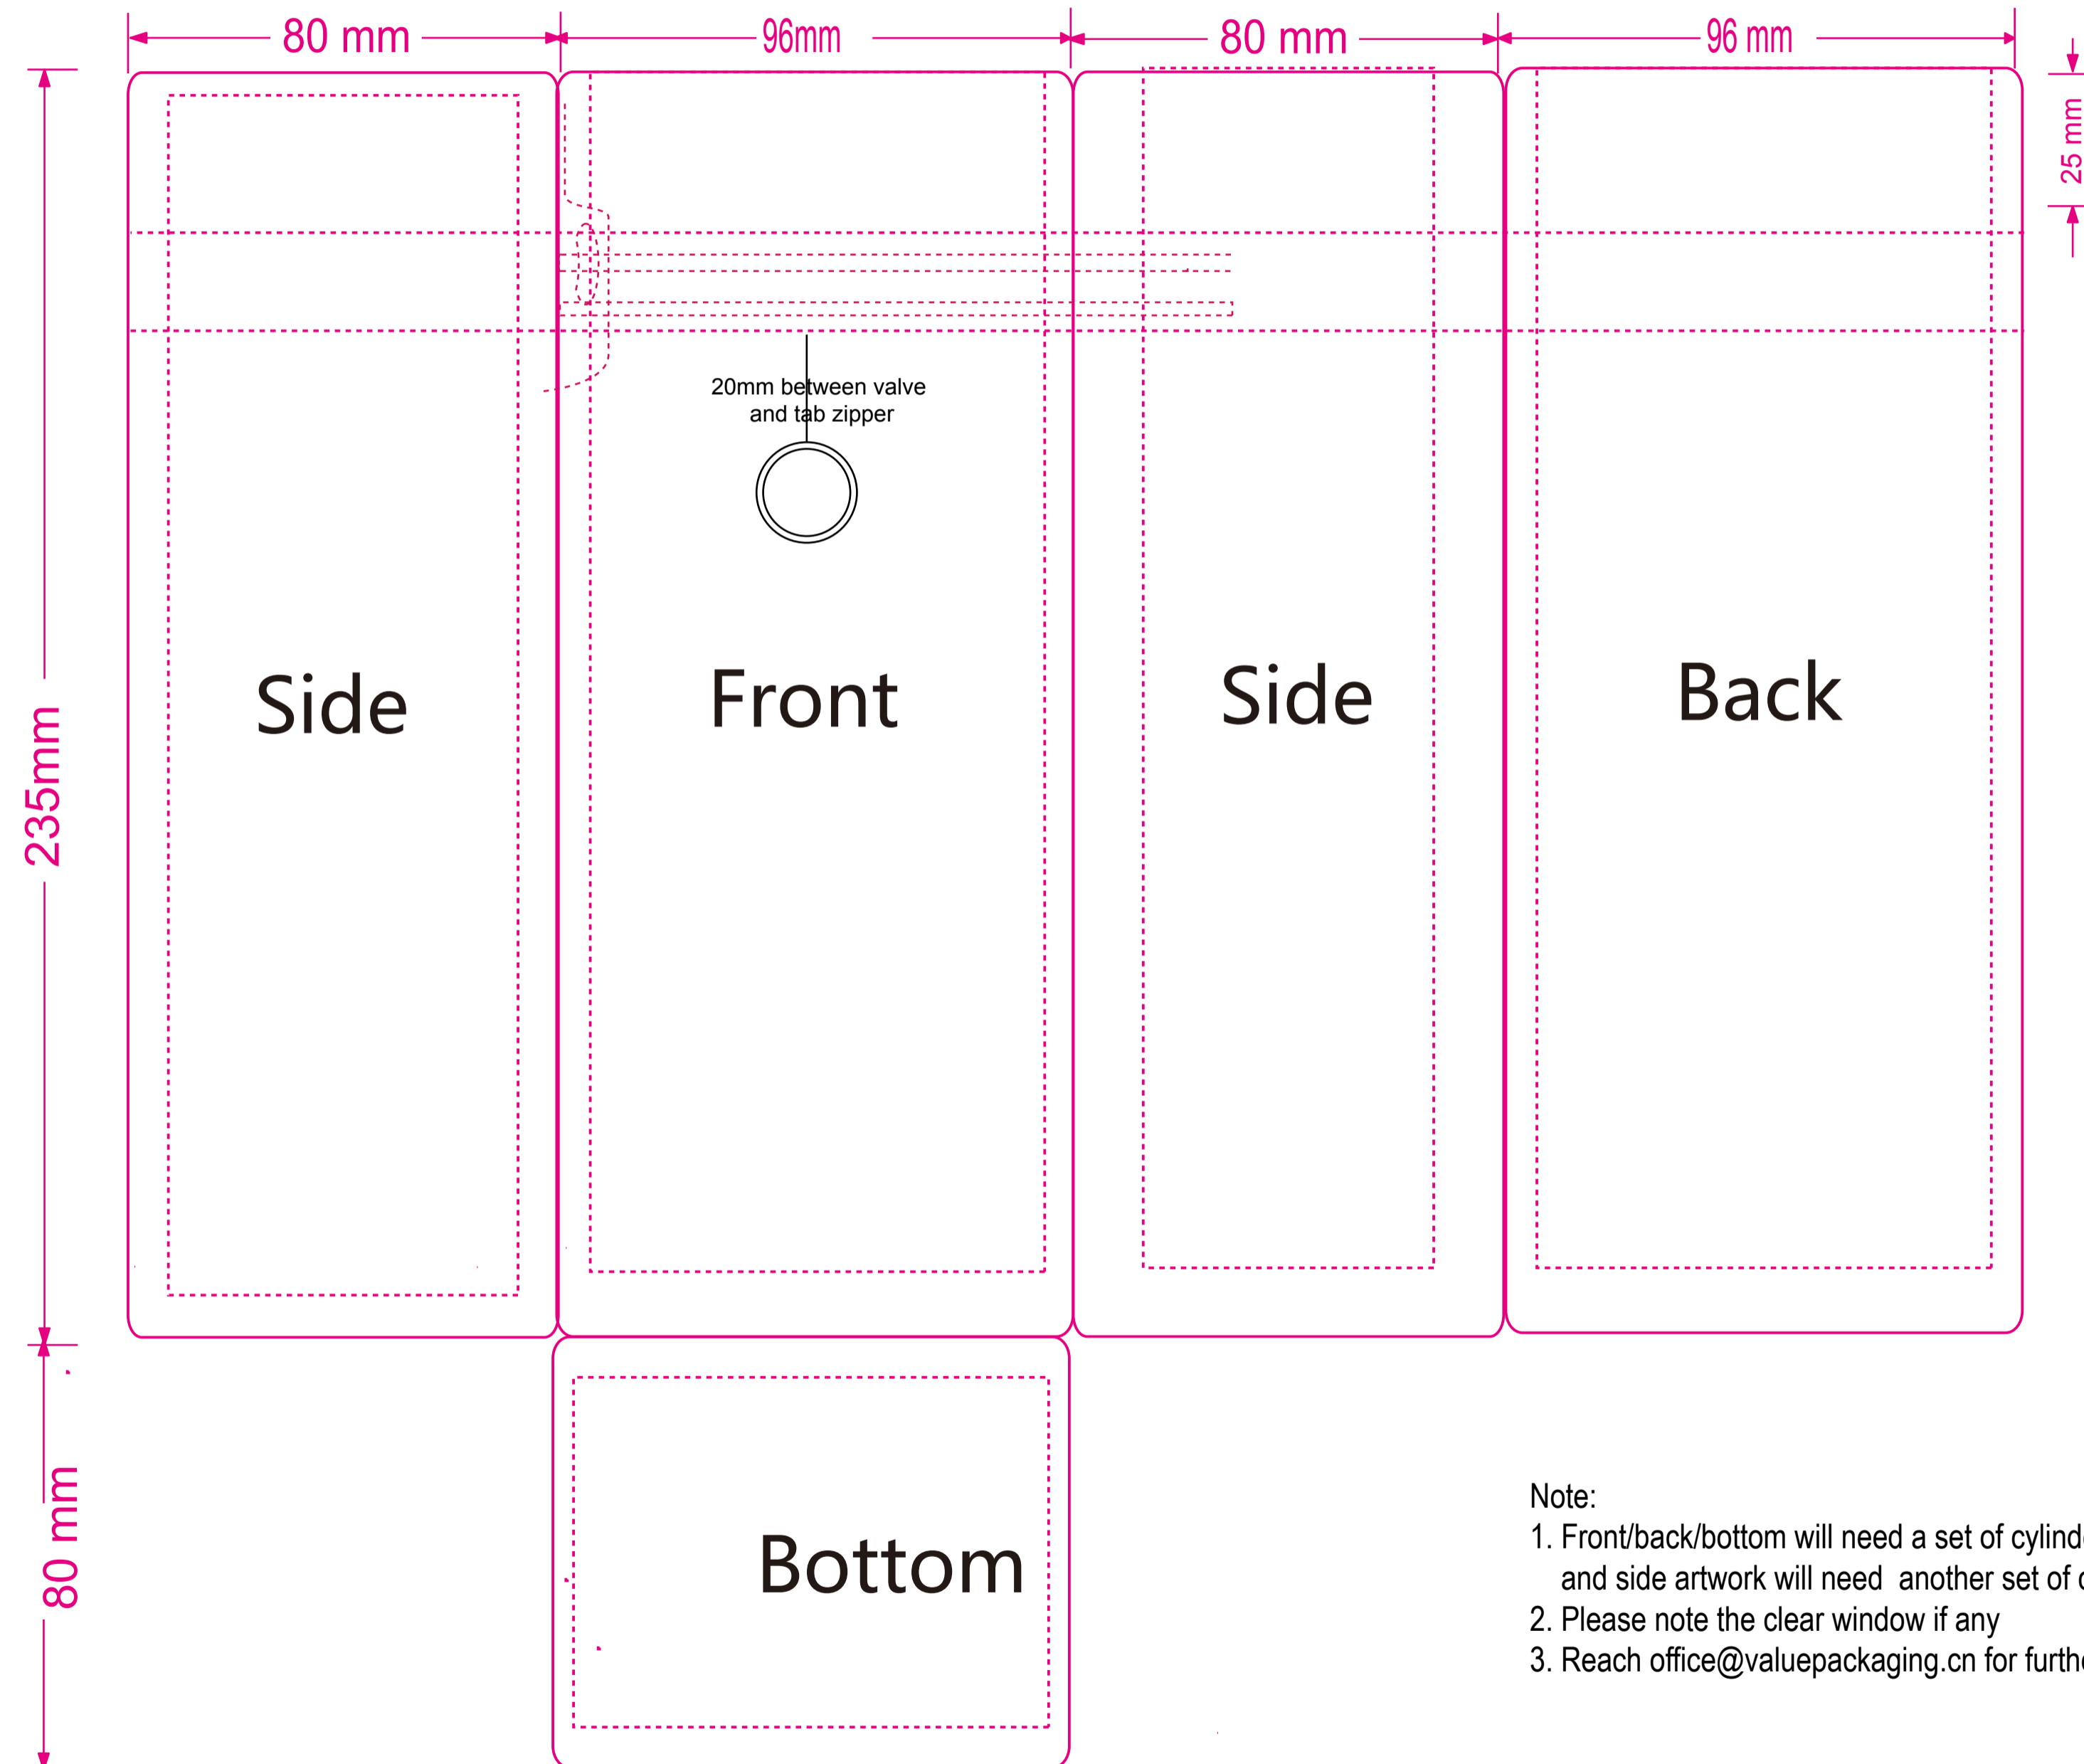

340grams Coffee Beans Package-Flat Bottom
W96*H235+Gusset80
Edge Seal: 7.5mm

CopyRight:
Qingdao Tongli Packaging Products Co., Ltd
Email: office@valuepackaging.cn
Web: www.valuepackaging.cn/
Reach us if you have any questions

Note:

1. Front/back/bottom will need a set of cylinders, and side artwork will need another set of cylinders
2. Please note the clear window if any
3. Reach office@valuepackaging.cn for further assistance if any questions.