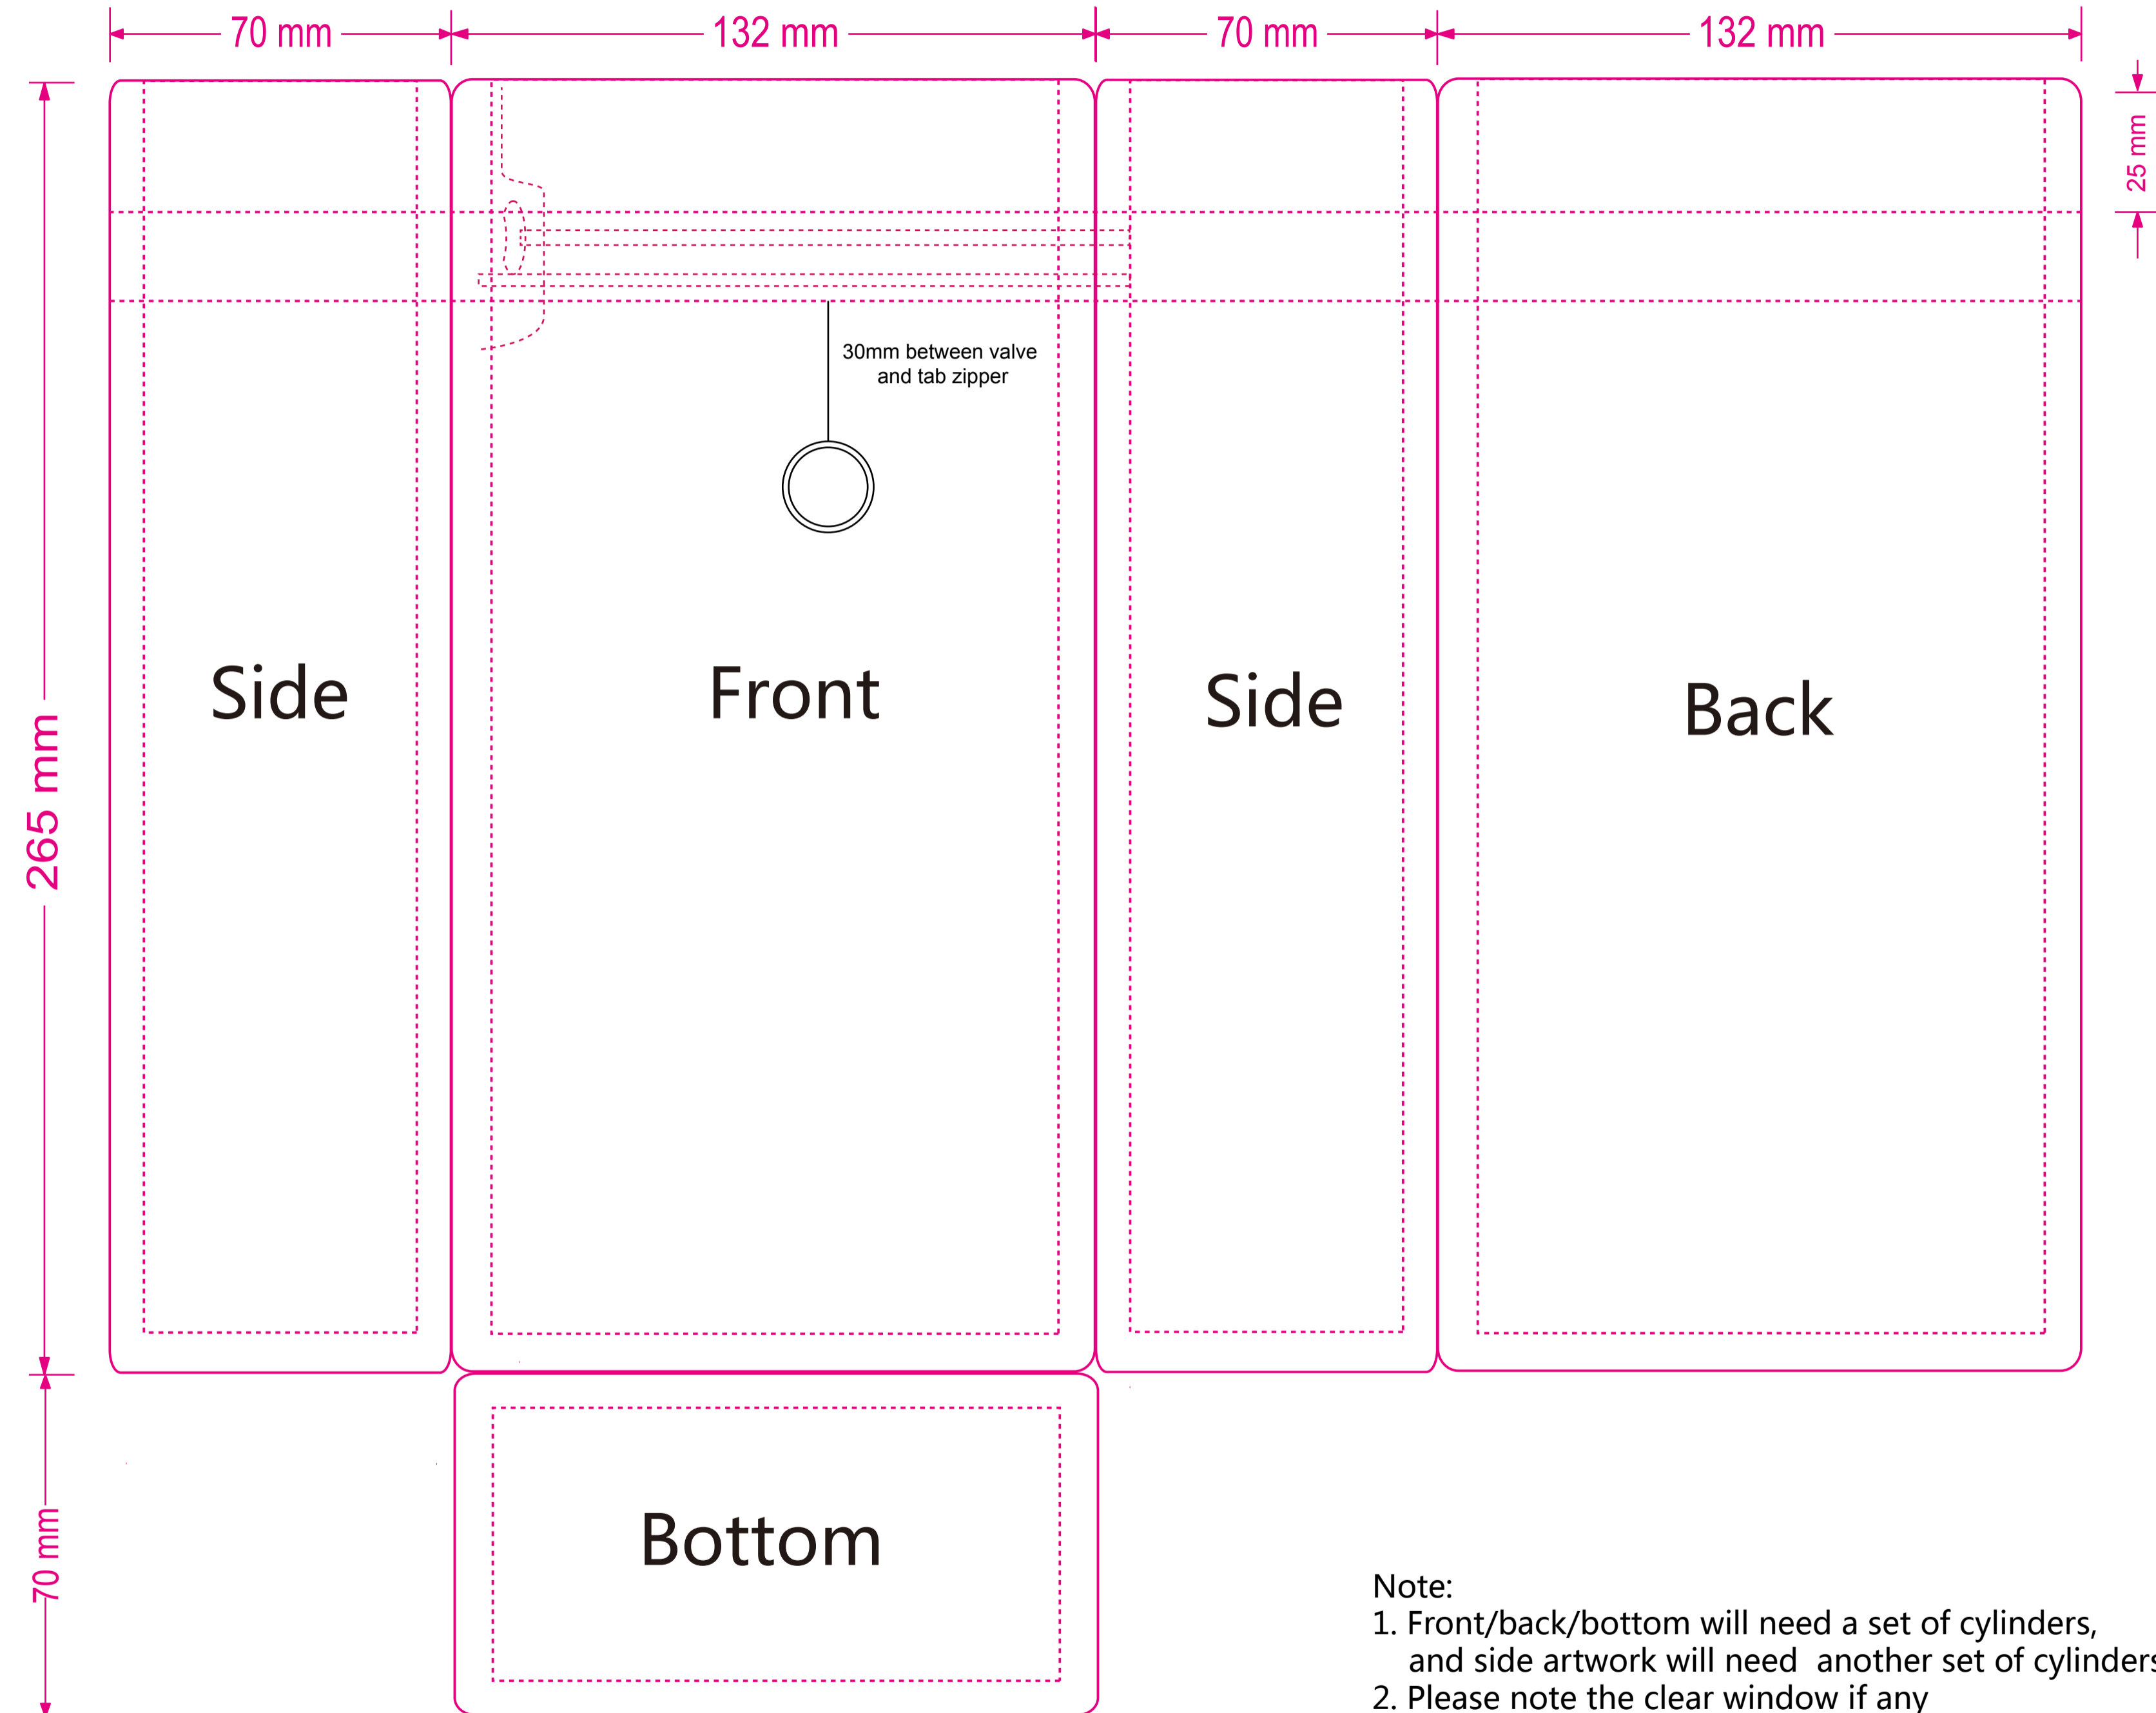

Coffee Beans Package-Flat Bottom Bag  
W132\*H265+Gusset70  
Edge Seal8mm

CopyRight:  
Qingdao Tongli Packaging Products Co., Ltd  
Whatsapp: +86 159 6981 3136  
Email: office@valuepackaging.cn  
Web: www.valuepackaging.cn/  
Reach us if you have any questions

Note:

1. Front/back/bottom will need a set of cylinders, and side artwork will need another set of cylinders
2. Please note the clear window if any
3. Reach office@valuepackaging.cn for further assistance if any questions.