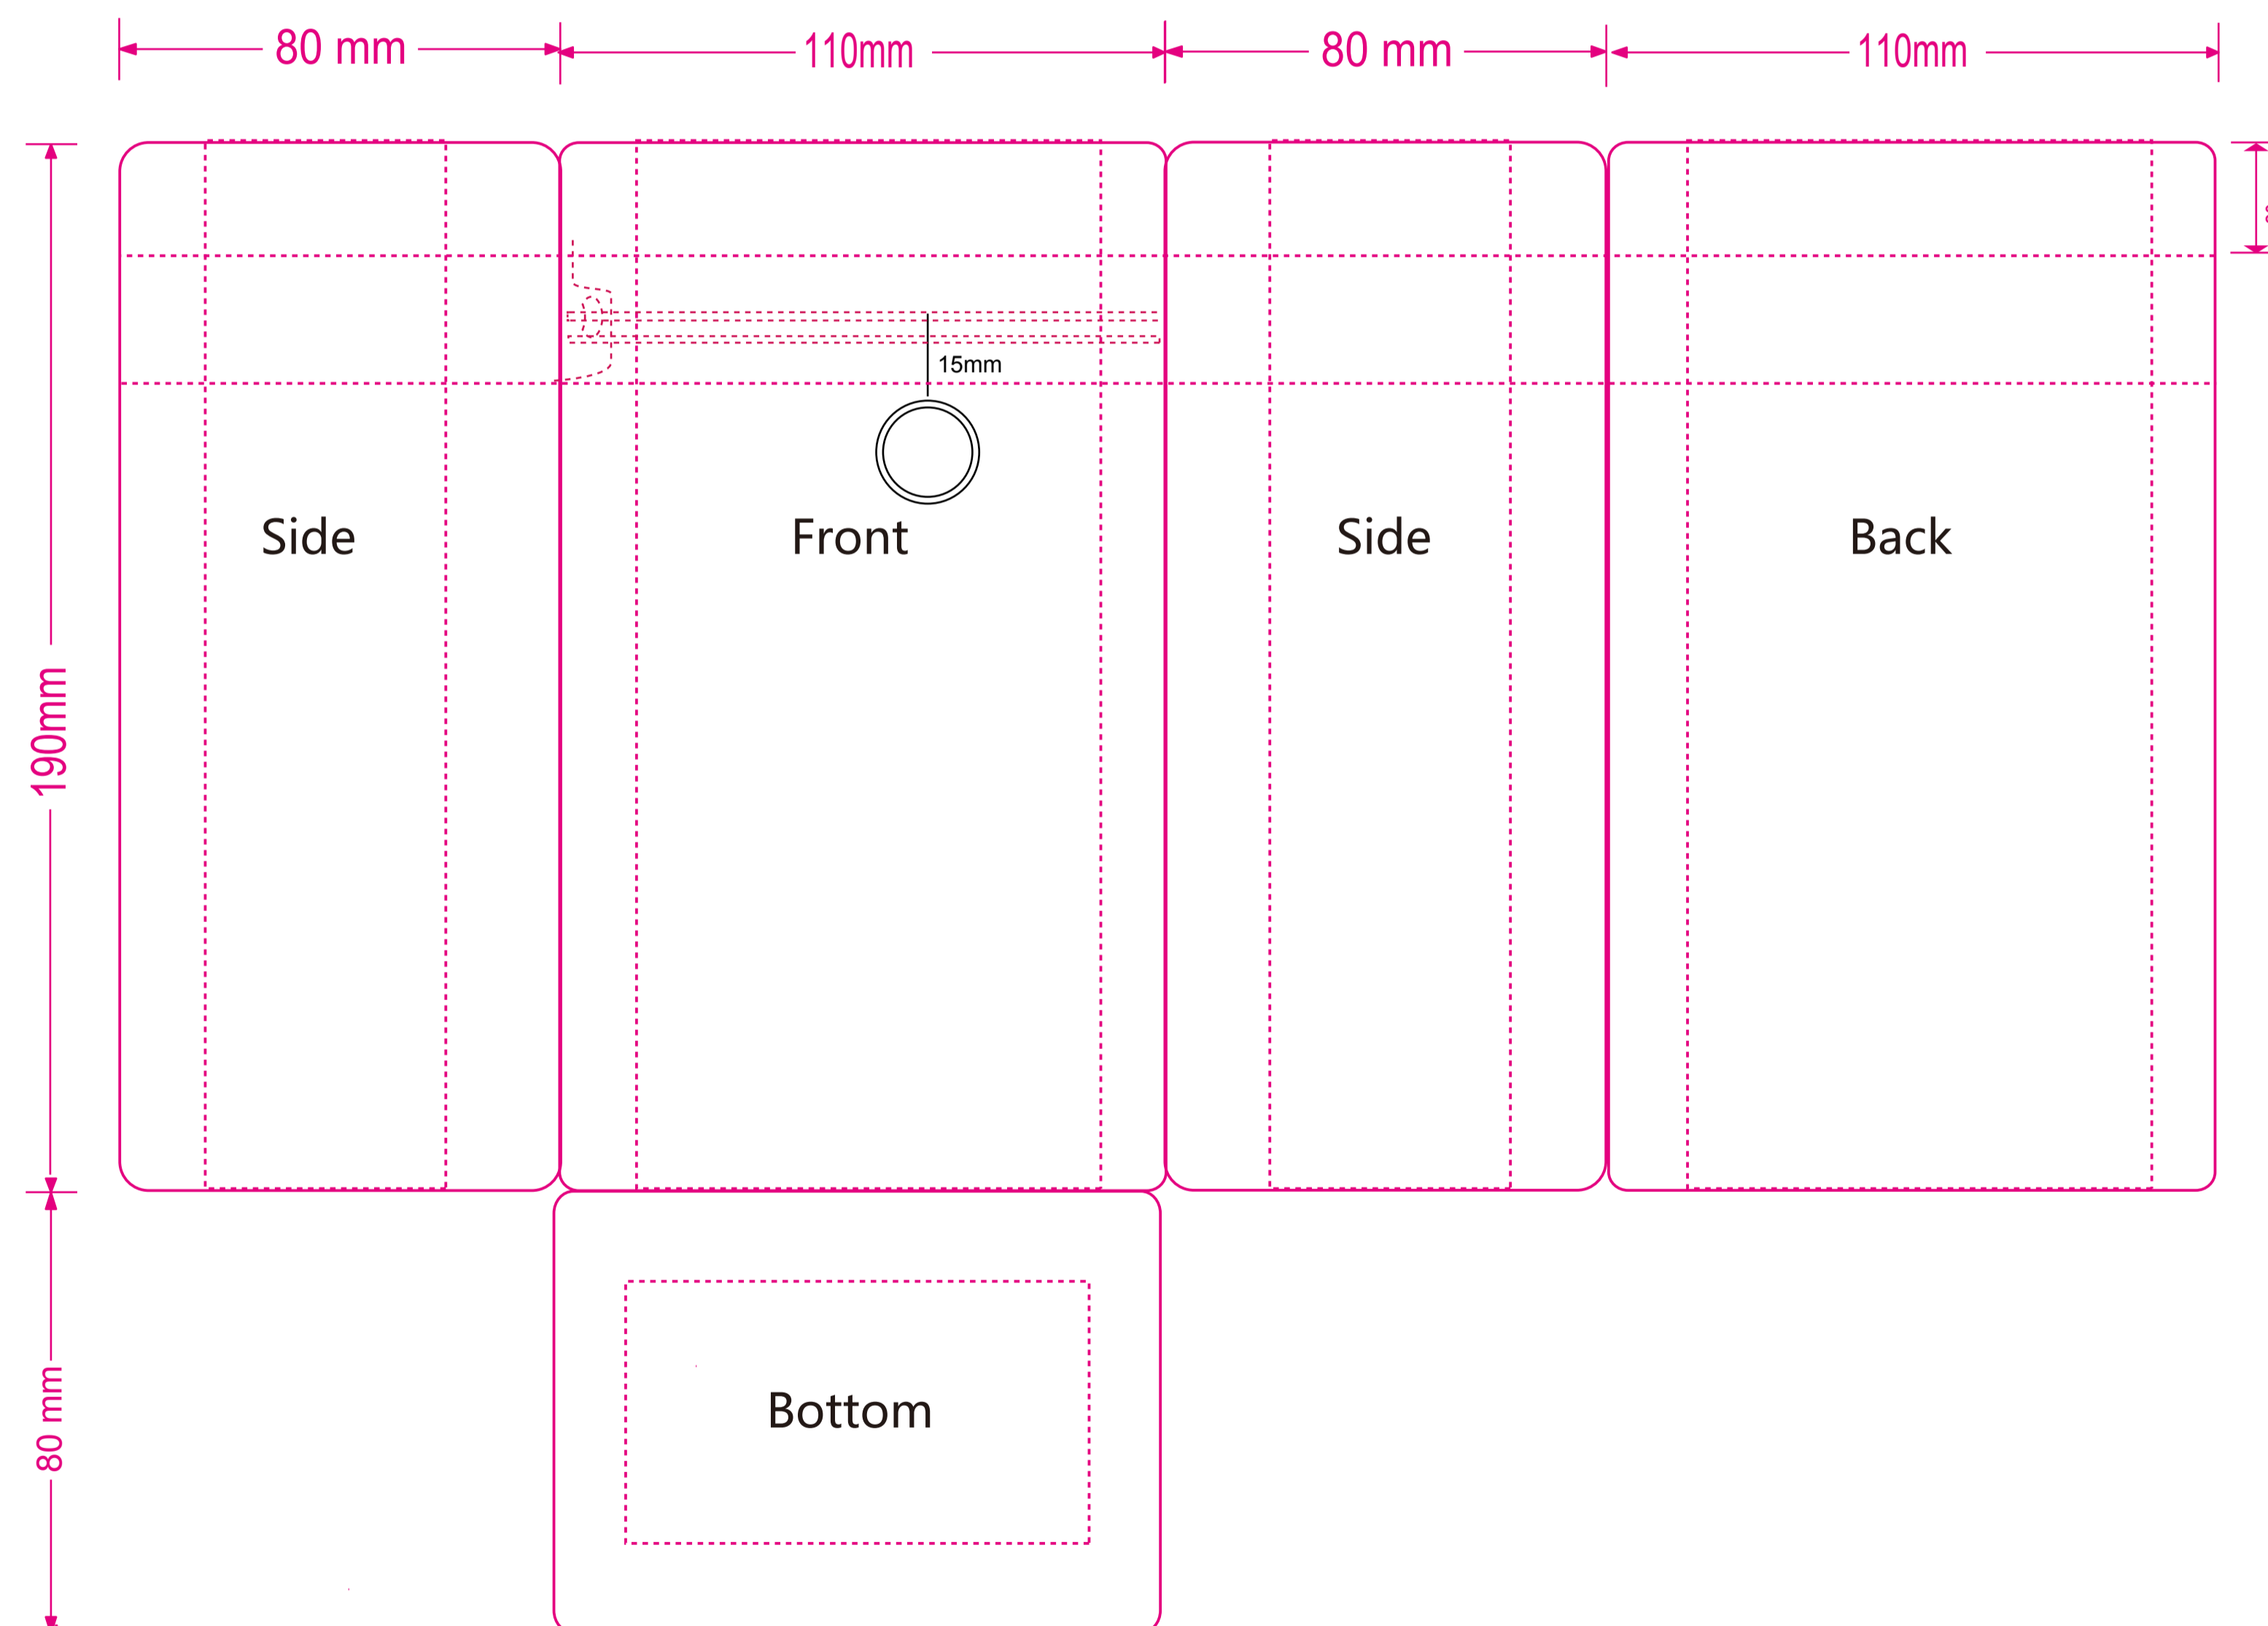

200grams Flat Bottom Coffee Bag
Package Dimension: W110XH190+Gusset80
Materials: PET12/VMPET12/LDPE

CopyRight:
Qingdao Tongli Packaging Products Co., Ltd
Whatsapp: +86 159 6981 3136
Email: office@valuepackaging.cn
Web: www.valuepackaging.cn/
Reach us if you have any questions

Note:

1. Front/back/bottom will need a set of cylinders, and side artwork will need another set of cylinders
2. Please note the clear window if any
3. Reach office@valuepackaging.cn for further assistance if any questions.