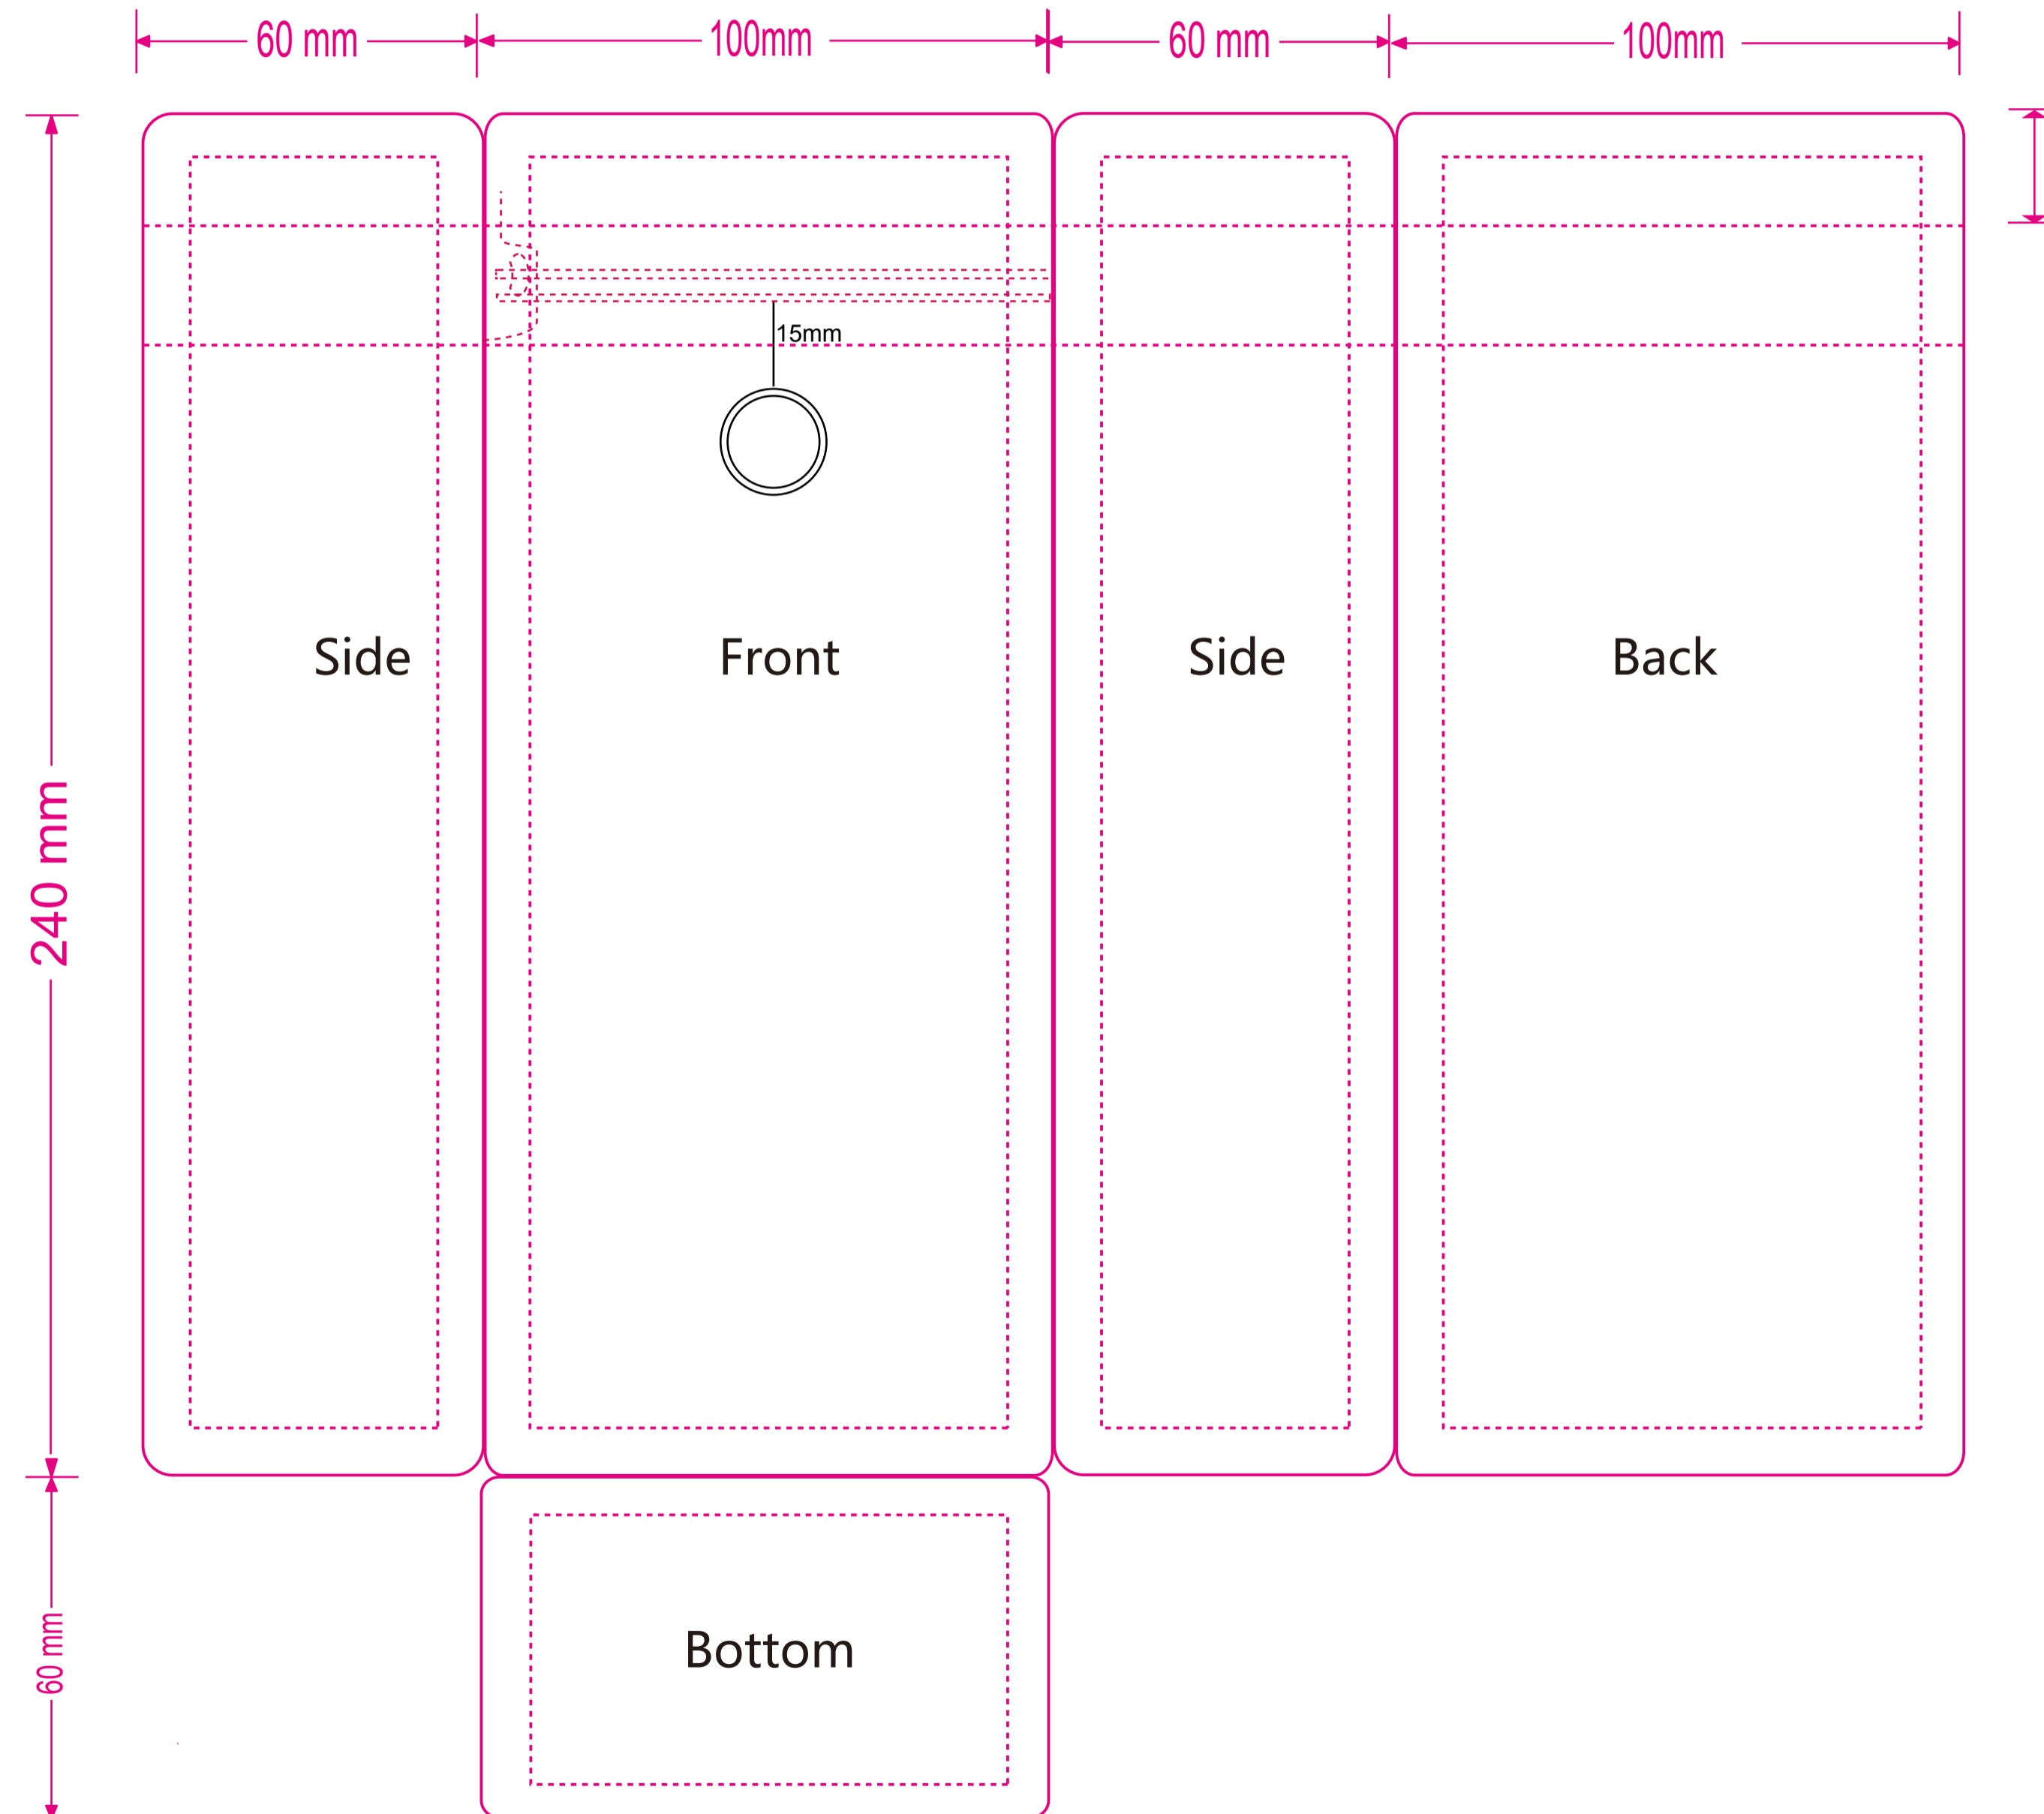

200grams Flat Bottom Coffee Bag
Package Dimension: W90XH255+Gusset64
Materials: PET12/VMPET12/LDPE

CopyRight:
Qingdao Tongli Packaging Products Co., Ltd
Whatsapp: +86 159 6981 3136
Email: office@valuepackaging.cn
Web: www.valuepackaging.cn/
Reach us if you have any questions

- Note:
1. Front/back/bottom will need a set of cylinders, and side artwork will need another set of cylinders
 2. Please note the clear window if any
 3. Reach office@valuepackaging.cn for further assistance if any ques