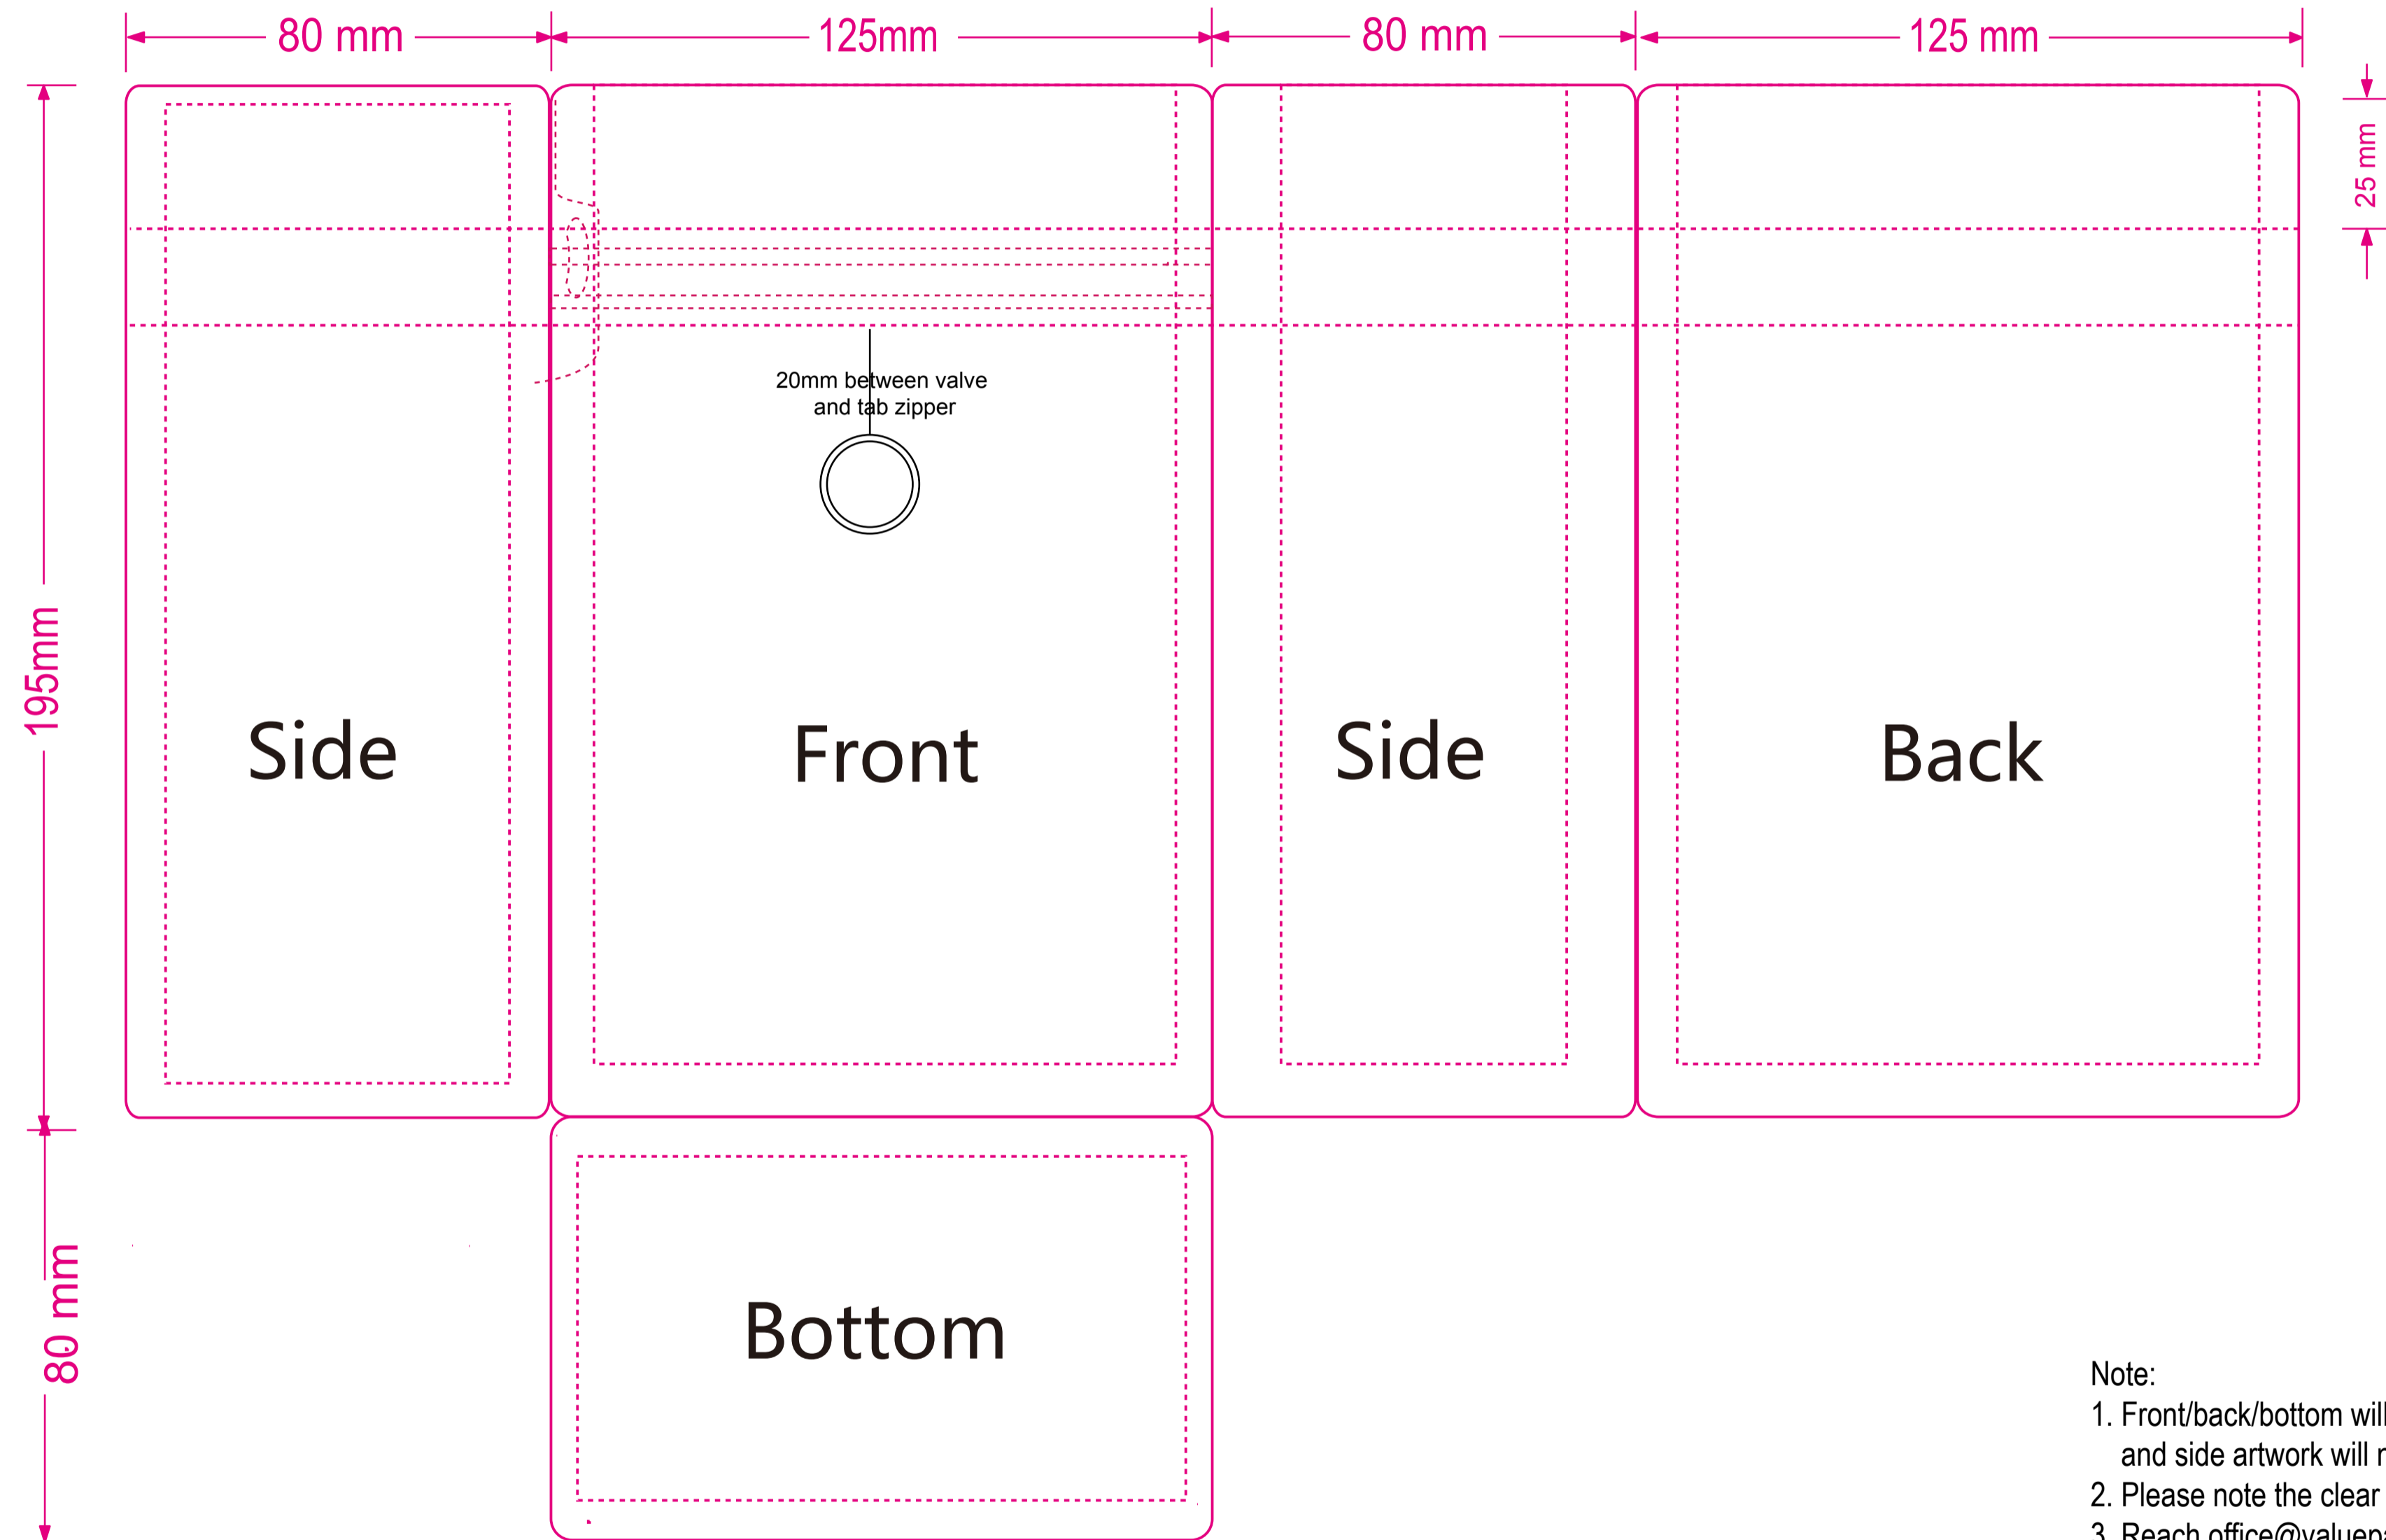

250grams Coffee Beans Package-Flat Bottom
W125*H195+Gusset80
Edge Seal: 7.5mm

CopyRight:
Qingdao Tongli Packaging Products Co., Ltd
Email: office@valuepackaging.cn
Web: www.valuepackaging.cn/
Reach us if you have any questions

Note:

1. Front/back/bottom will need a set of cylinders, and side artwork will need another set of cylinders
2. Please note the clear window if any
3. Reach office@valuepackaging.cn for further assistance if any questions.