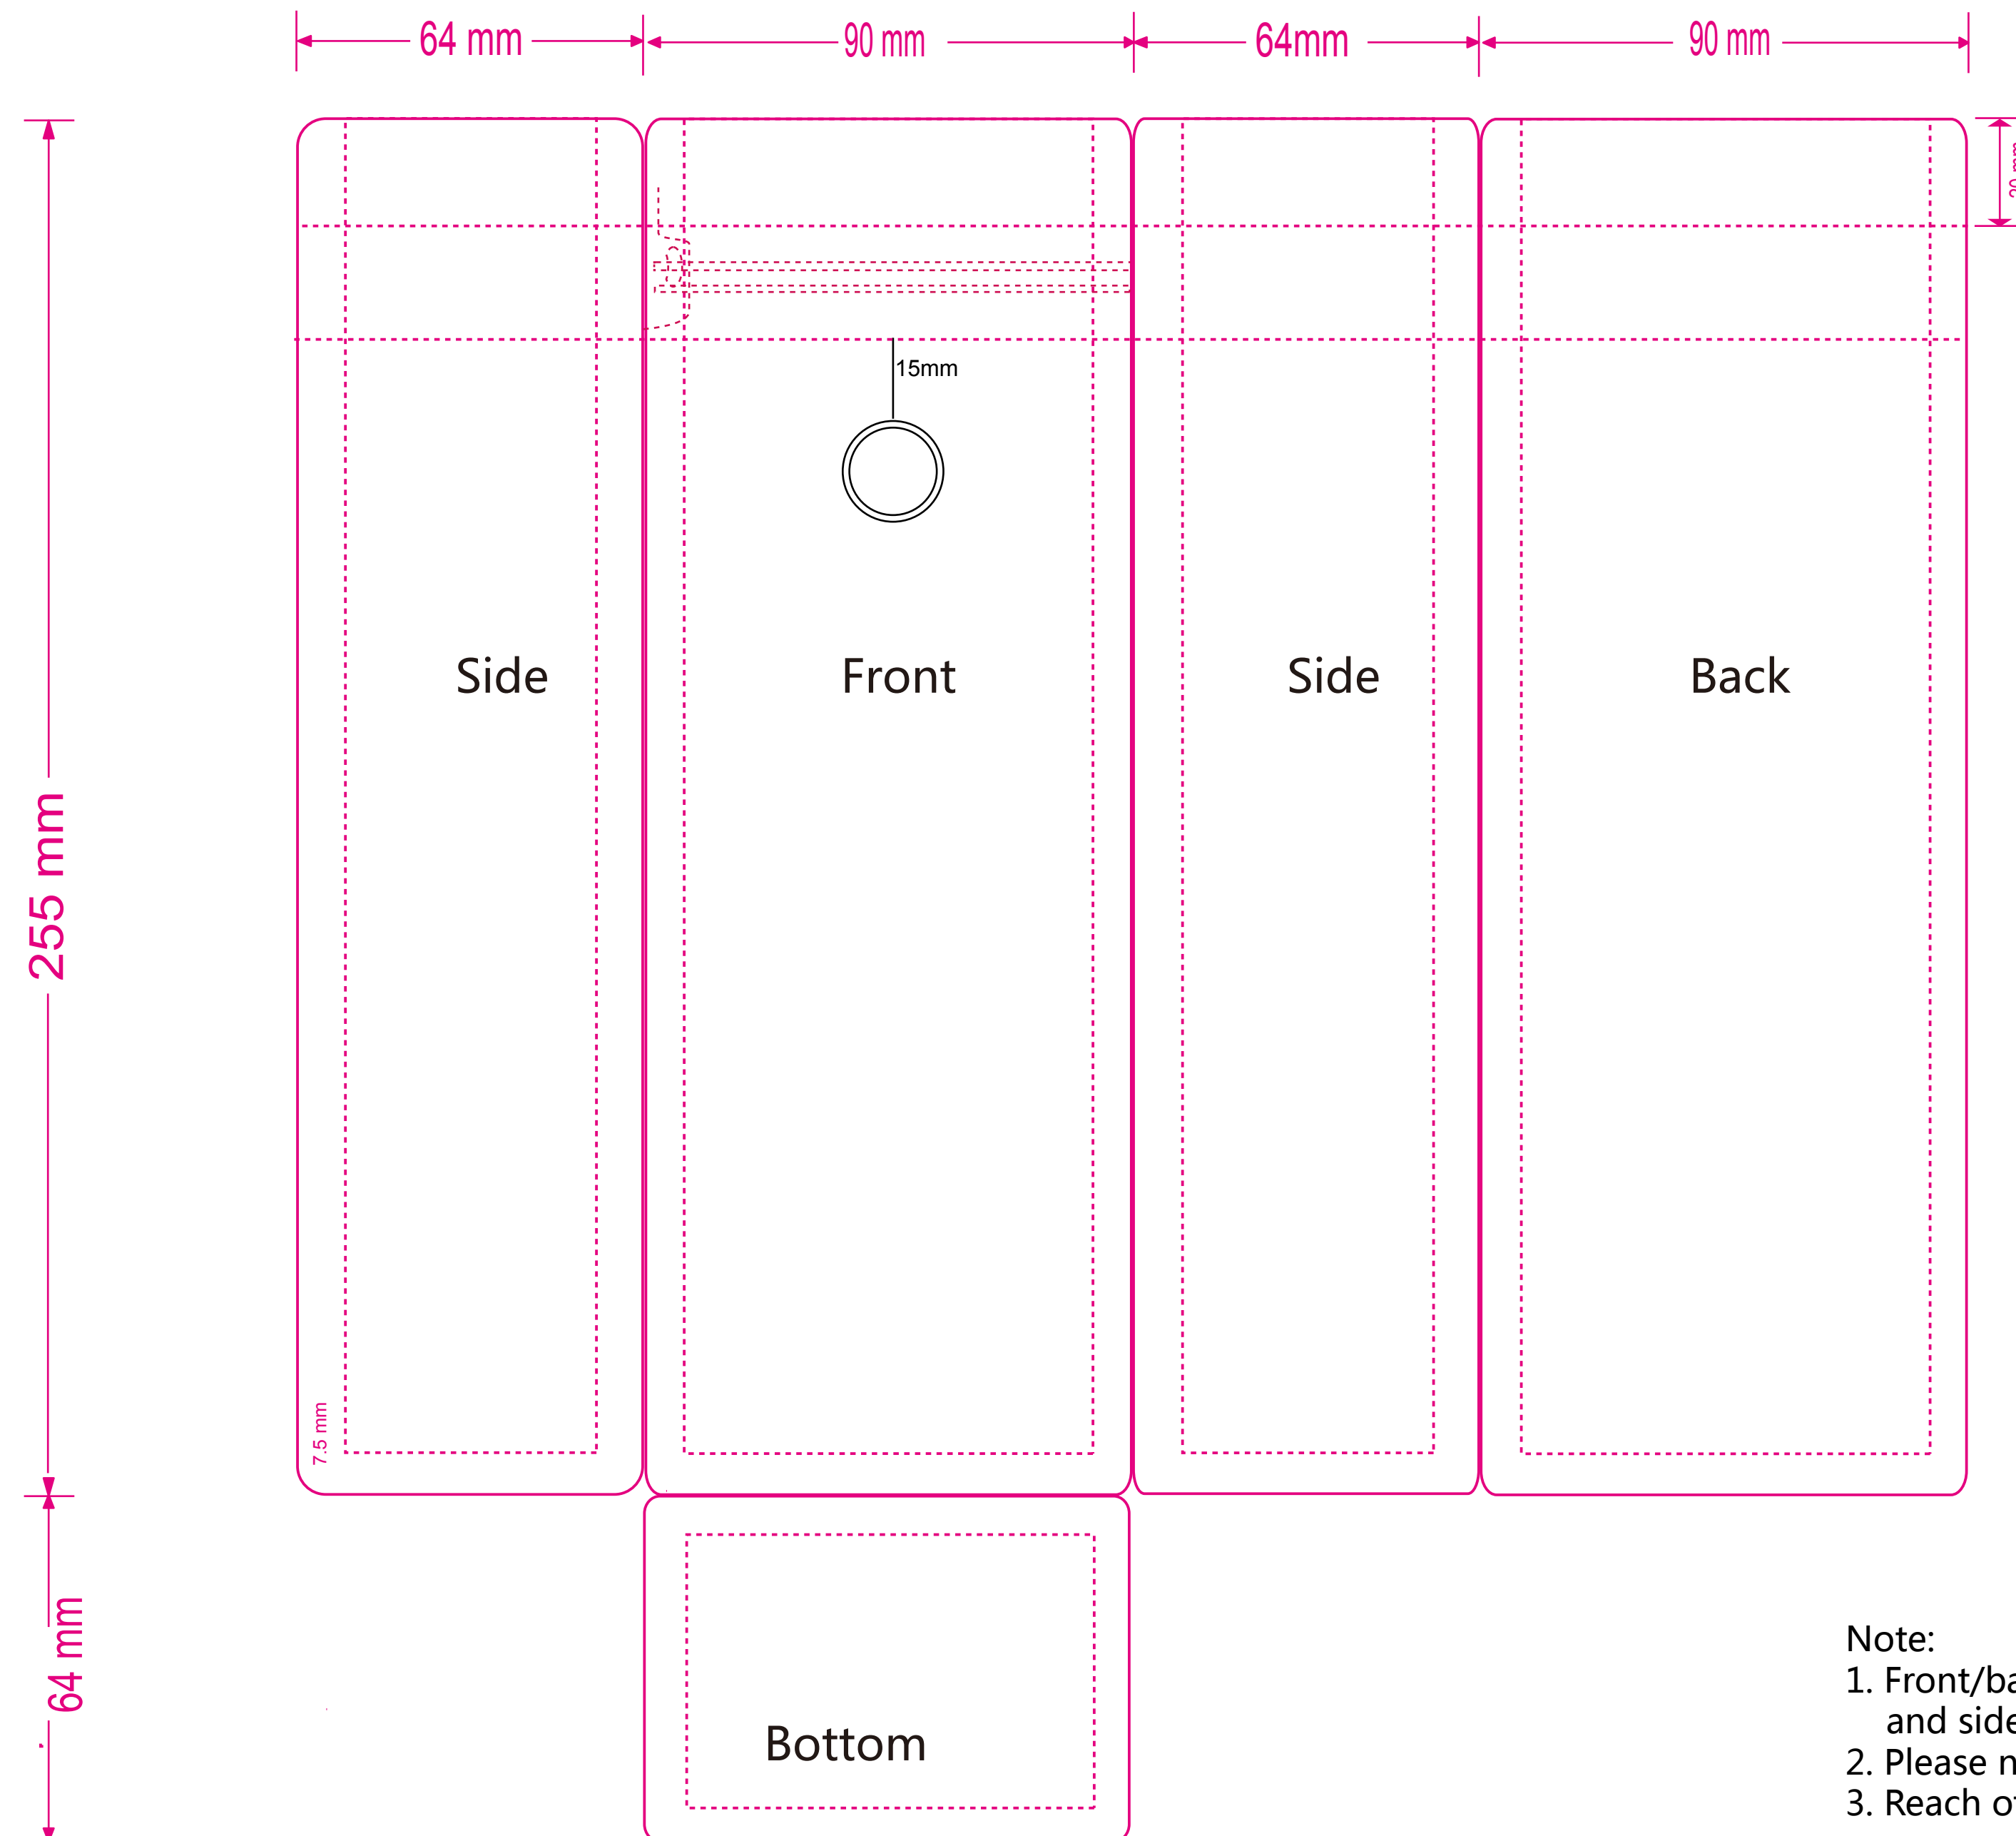

200grams Flat Bottom Coffee Bag  
Package Dimension: W90XH255+Gusset64  
Materials: PET12/VMPET12/LDPE

CopyRight:  
Qingdao Tongli Packaging Products Co., Ltd  
Whatsapp: +86 159 6981 3136  
Email: office@valuepackaging.cn  
Web: www.valuepackaging.cn/  
Reach us if you have any questions

**Note:**

1. Front/back/bottom will need a set of cylinders, and side artwork will need another set of cylinders
2. Please note the clear window if any
3. Reach office@valuepackaging.cn for further assistance if any que