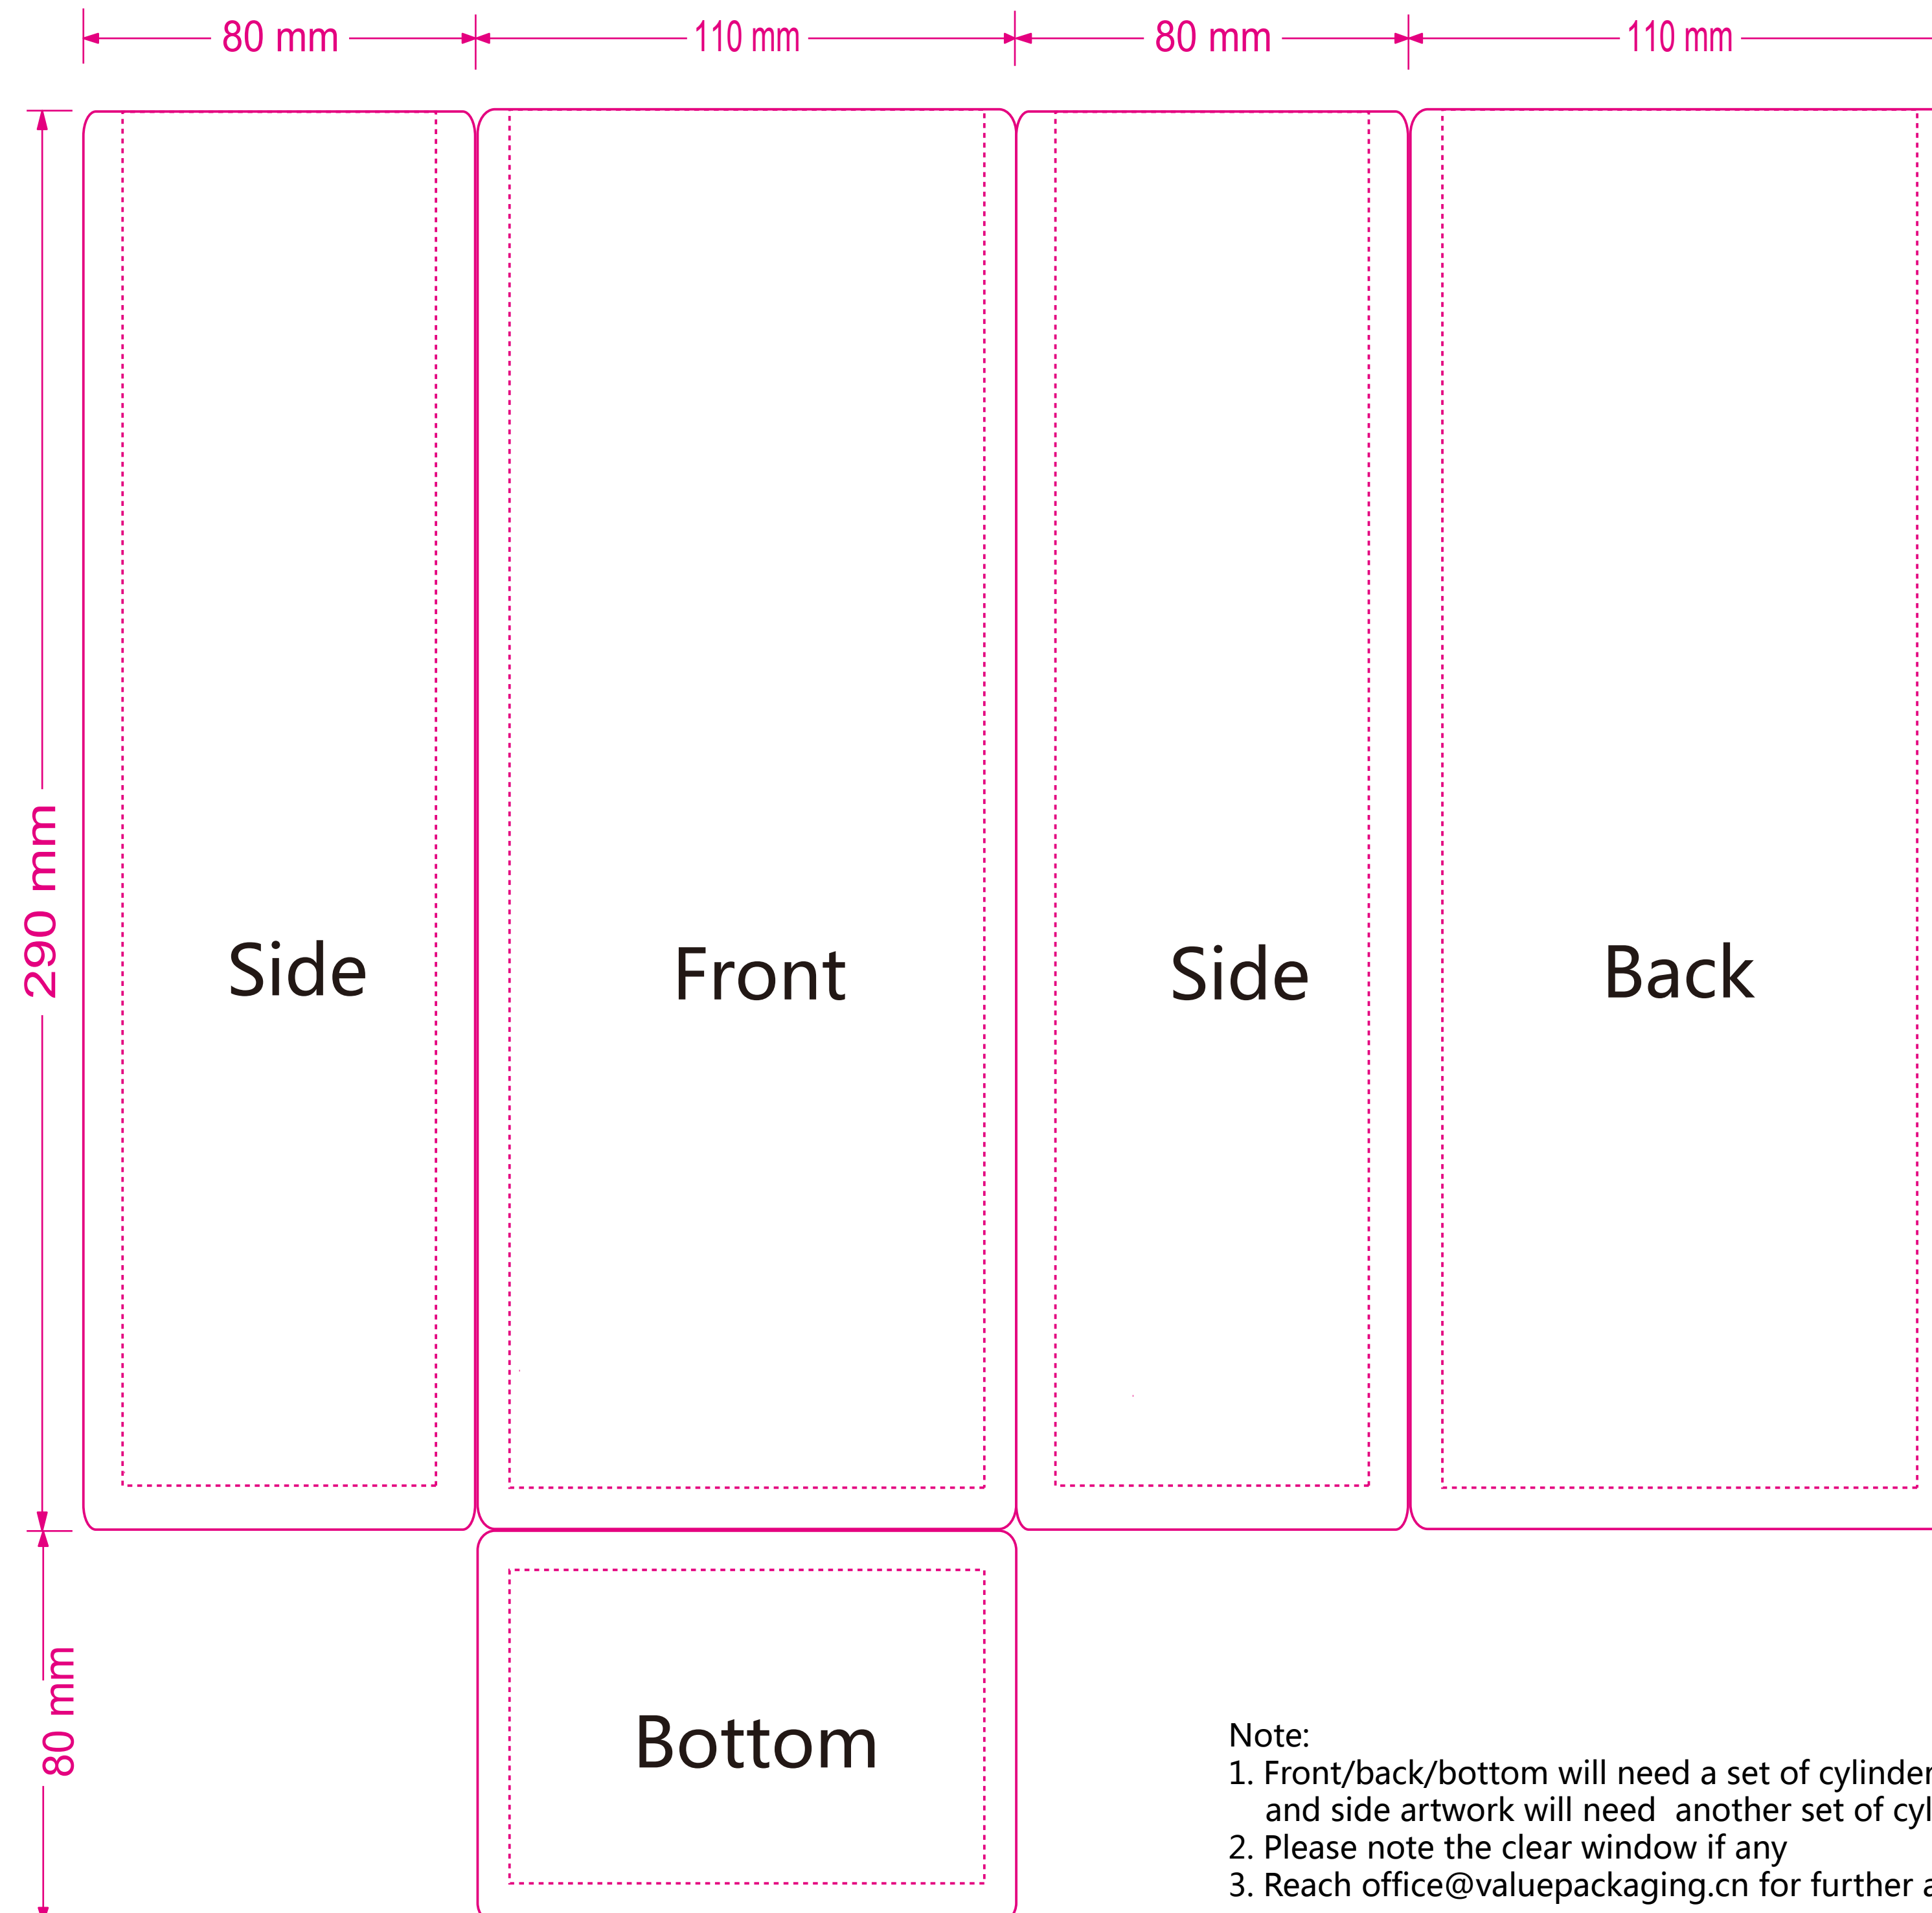

Dieline of Compostable 16oz (454g) Flat Bottom Coffee Bag
Dimension: W110*H290+Gusset80
Materials: Kraft Paper70gsm/Metallized Cellulose20/PLA+PBAT50
Edge Seal8mm
V317

CopyRight:
Qingdao Tongli Packaging Products Co., Ltd
Whatsapp: +86 159 6981 3136
Email: office@valuepackaging.cn
Web: www.valuepackaging.cn/
Reach us if you have any questions

- Note:
1. Front/back/bottom will need a set of cylinders, and side artwork will need another set of cylinders
 2. Please note the clear window if any
 3. Reach office@valuepackaging.cn for further assistance if any questions.