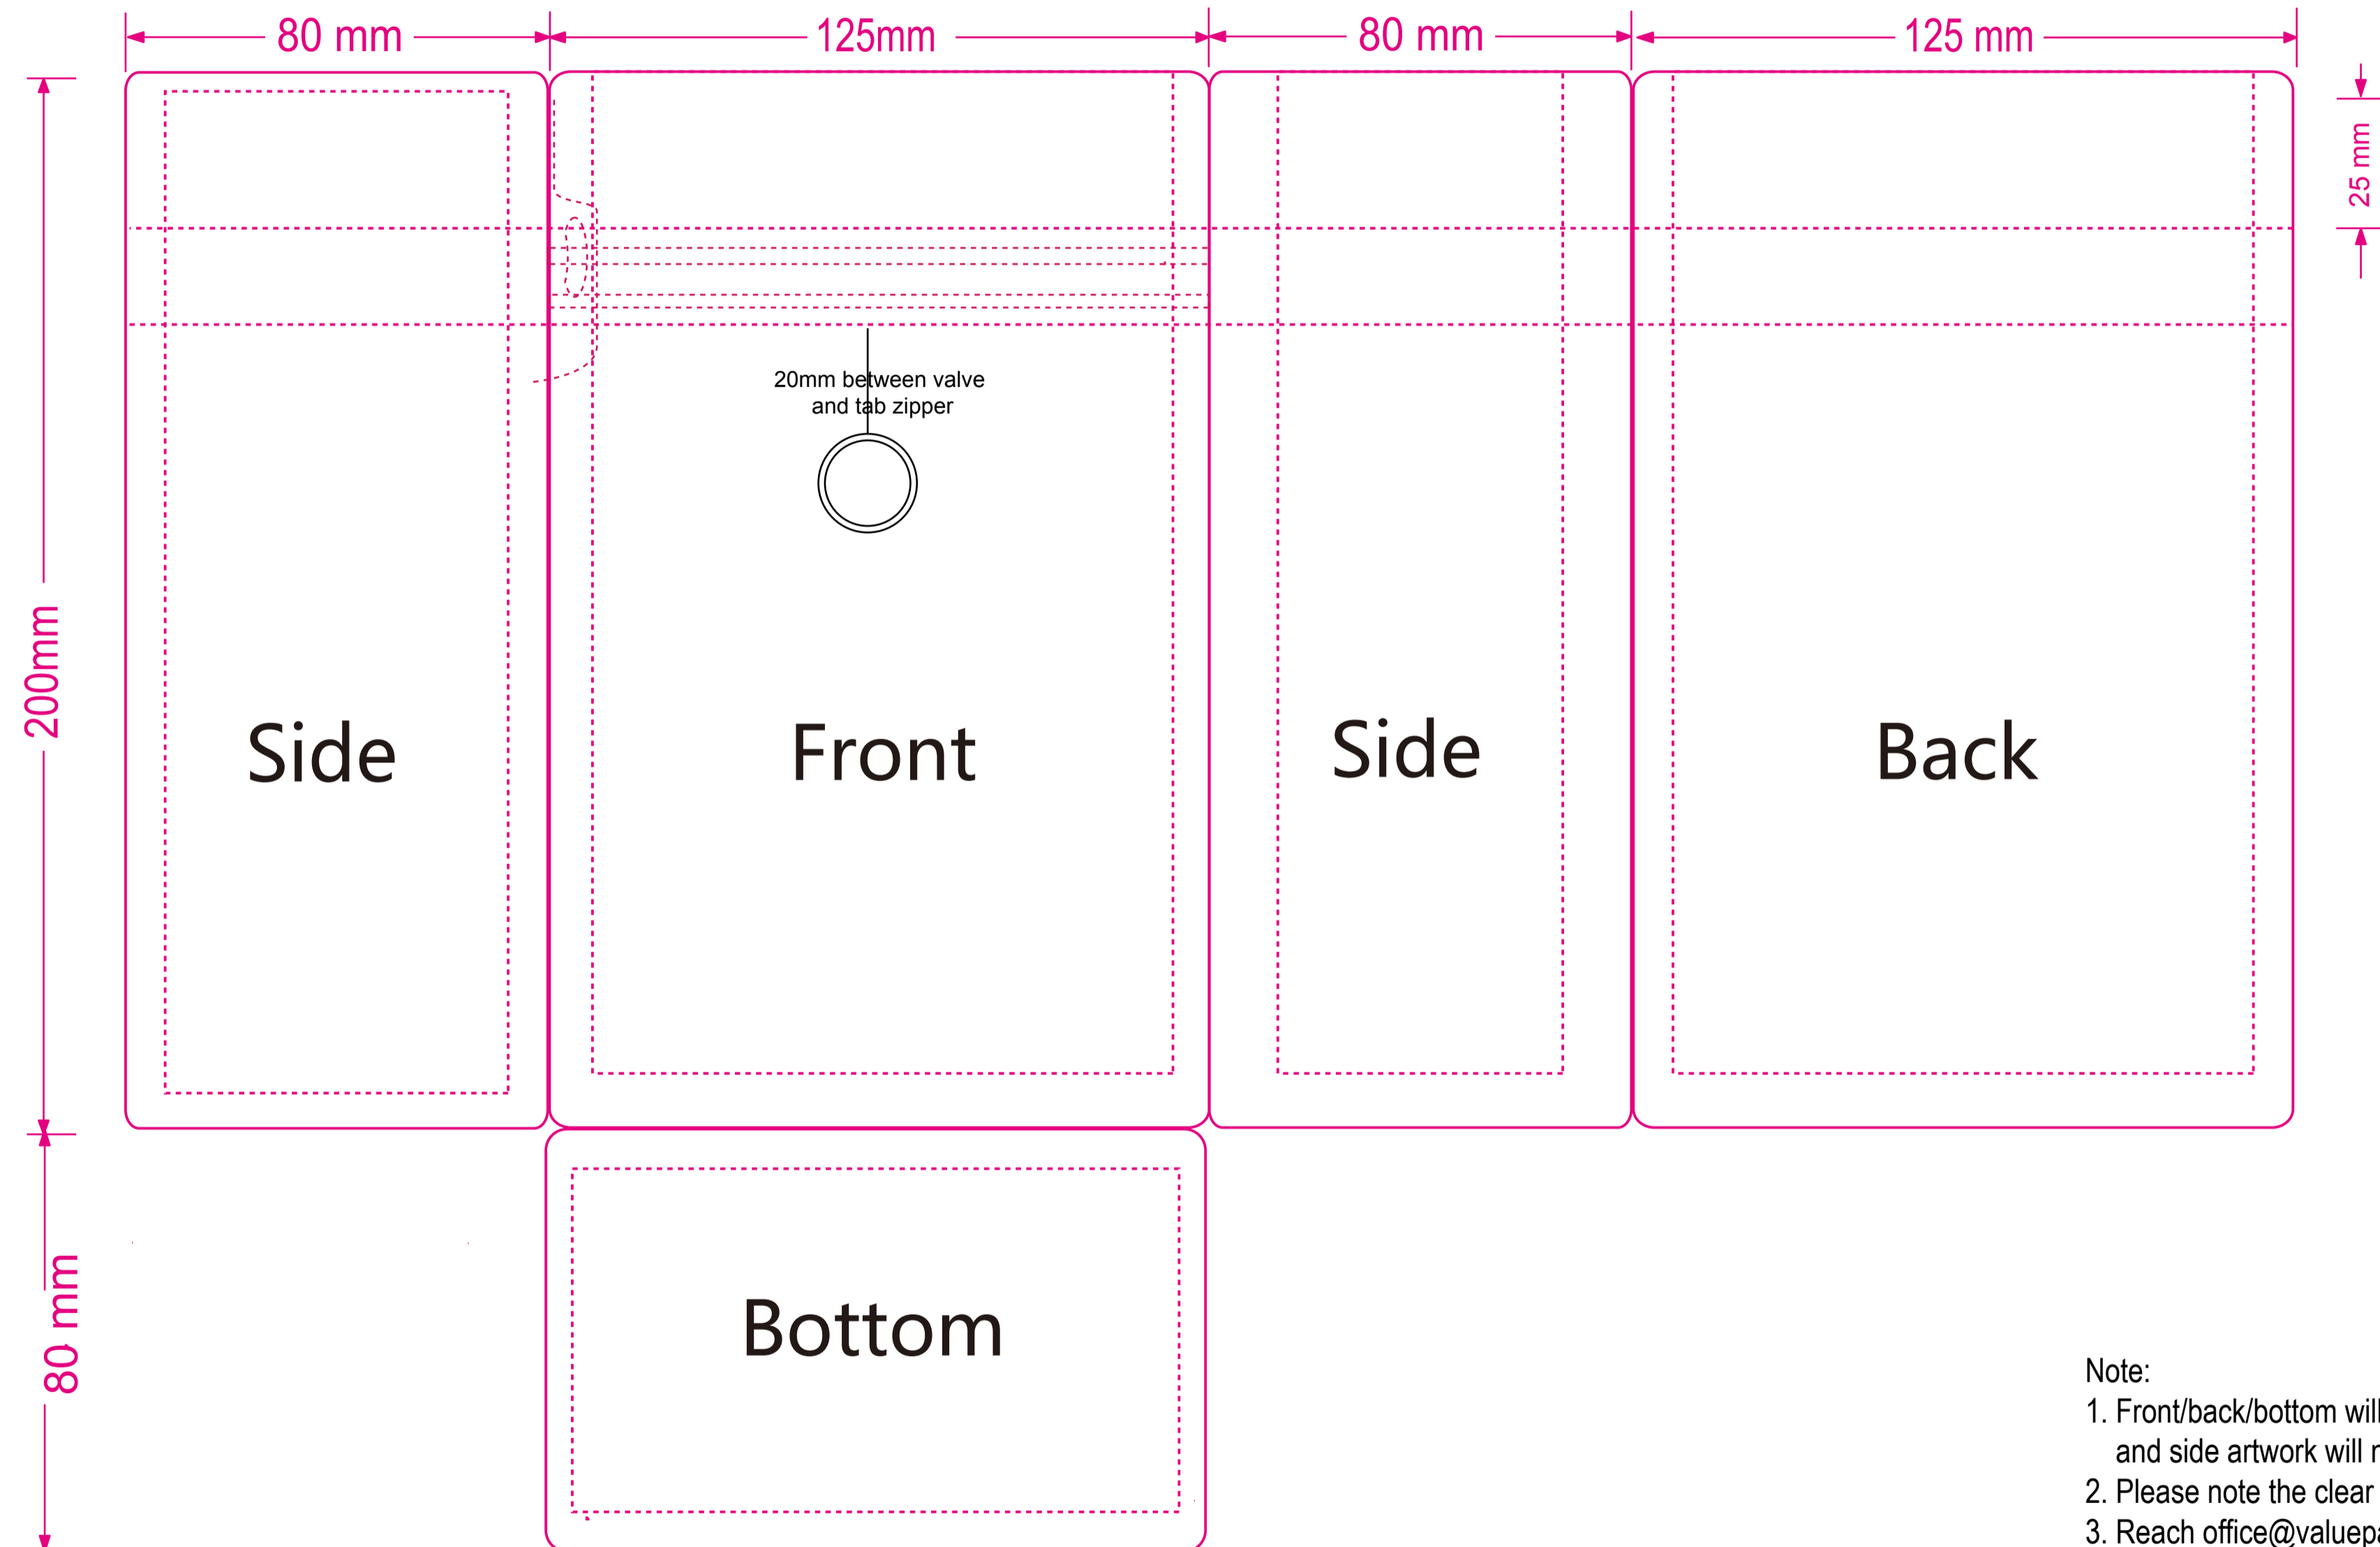

250grams Coffee Beans Package-Flat Bottom
W125*H200+Gusset80
Edge Seal: 7.5mm

CopyRight:
Qingdao Tongli Packaging Products Co., Ltd
Email: office@valuepackaging.cn
Web: www.valuepackaging.cn/
Reach us if you have any questions

Note:

1. Front/back/bottom will need a set of cylinders, and side artwork will need another set of cylinders
2. Please note the clear window if any
3. Reach office@valuepackaging.cn for further assistance if any questions.